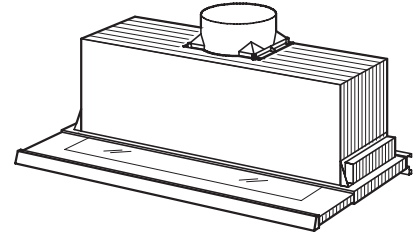

U102E SERIES RANGE HOODS

Slim-line design provides strong, effective ventilation and cooktop lighting unobtrusively.

FEATURES

- Italian design
- Cabinet mount
- Finish: 304 Stainless Steel #4 Brushed, White & Black
- Width: 30", 36" and 42"
- 8" round duct connector/backdraft damper
- Halogen lighting (2 x 20 watt, Type JC 12V 20W G4 Base - bulbs included) with multilevels from bright cooktop illumination to a low nighttime setting
- Advanced, electronic push-button controls
- Exterior mounted blower available in either 600, 900, 1200, or 1500 cfm
- Four-speed motor controls
- Delay timer control automatically shuts off range hood after ten minutes
- Special control indicates when it's time to clean the filter
- Dishwasher-safe filter features a quick-release latch and decorative cover plate
- Heat Sentry™ - automatically turns blower to high speed when excess cooking heat is detected
- Pull out visor with clear glass panel

OPTIONS

- Replacement grease filters available
- Interior blower (Model U102I Series) available, providing 500 cfm exhaust
- 8" to 10" transition (Model 414)
- Replacement Bulb (Part No. SB02300891)

SPECIFICATIONS