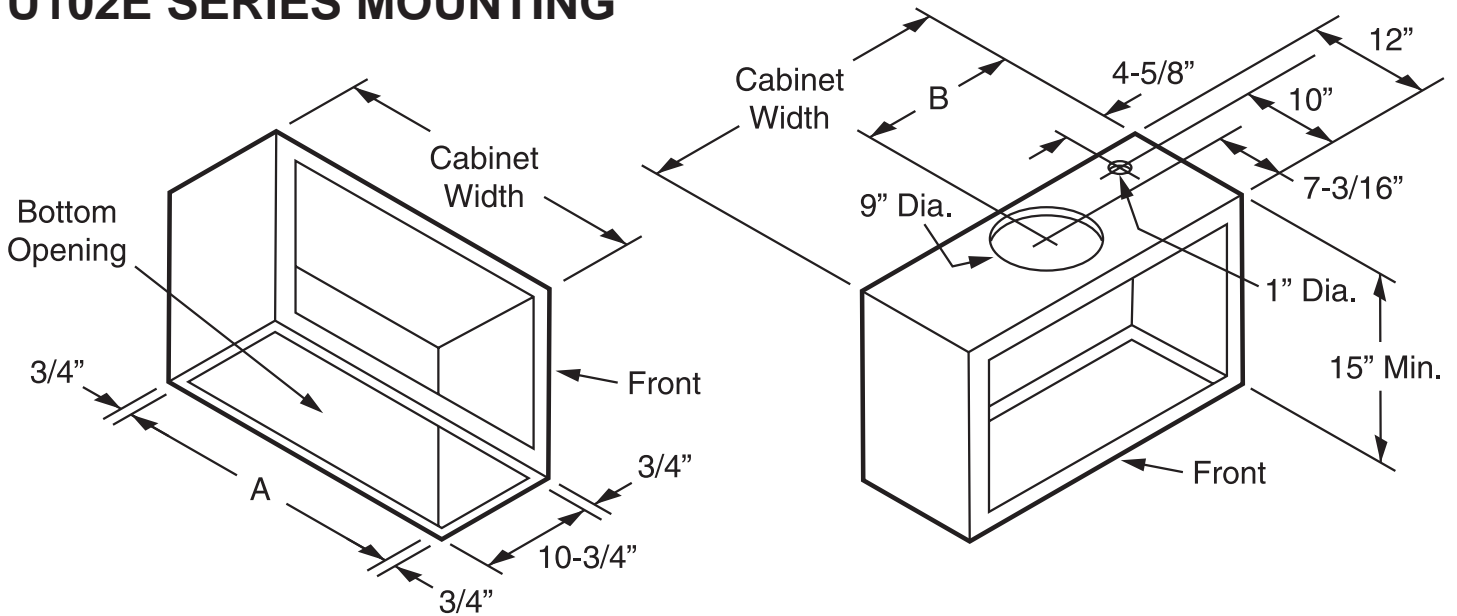

U102E SERIES MOUNTING

Cabinet Width	"A"	"B"
30"	28-1/2"	15"
36"	34-1/2"	18"
42"	40-1/2"	21"