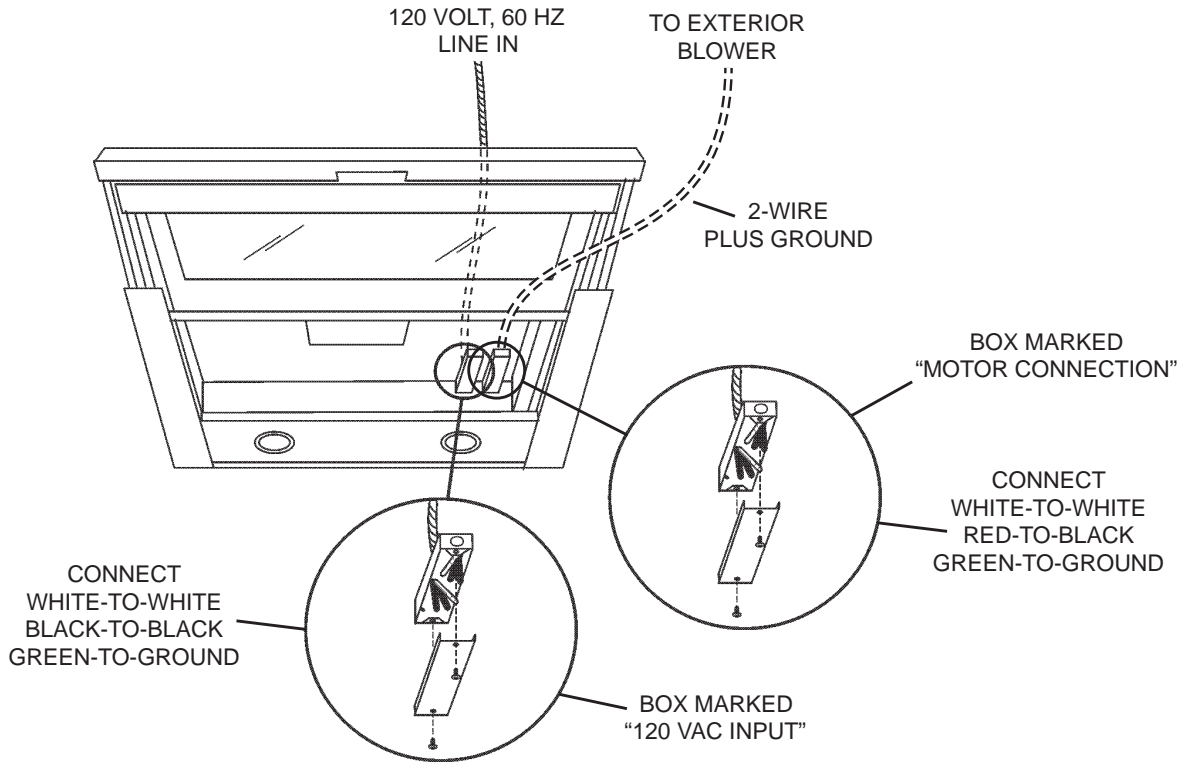

U102E SERIES WIRING