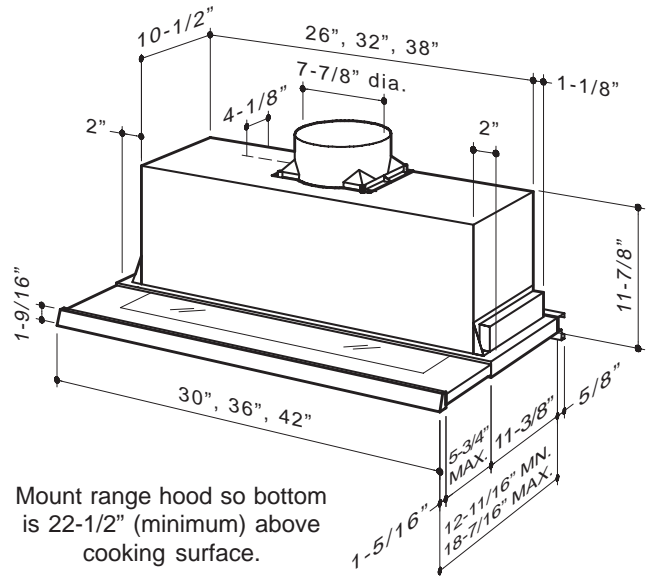

SPECIFICATIONS

WITH BLOWER MODEL	VOLTS	AMPS	CFM	DUCT
EB6	120	0.43	600	8" round at hood
EB9	120	(lights only)	900	8" round at hood
EB12	120	6.0 max.	1200	10" round at exterior blower
EB15	120	(blower)	1500	10" round at exterior blower