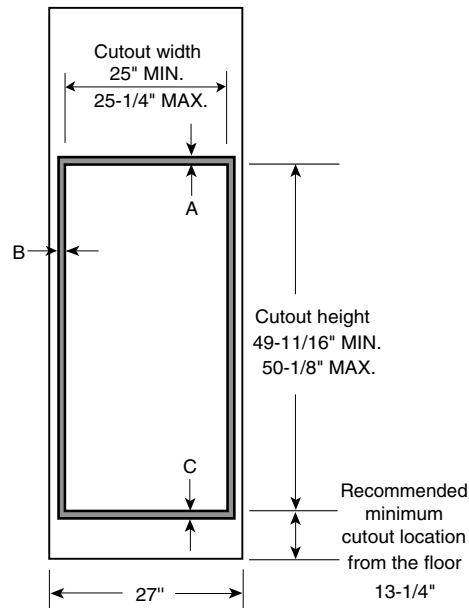

JK5500SF

GE® 27" Built-In Double Convection Wall Oven

Dimensions and Installation Information (in inches)

Note: Cabinets installed adjacent to wall ovens must have an adhesion spec of at least a 194°F temperature rating.

Door handle protrudes 3" from door face. Cabinets and drawers on adjacent 45° and 90° walls should be placed to avoid interference with the handle.

Electric wall ovens are not approved for installation with a plug and receptacle. They must be hard wired in accordance with installation instructions.

Installation Information: Before installing, consult installation instructions packed with product for current dimensional data.

KW Rating	
240V	7.2
208V	5.4
Breaker Size	
240V	30 Amps
208V	30 Amps

	JK5500
Cabinet	27"
A – Overlap of oven at top of cutout	1"
B – Overlap of oven over side of edges of cutout	1"
C – Overlap of oven at bottom of cutout	1"
Oven	
D – Overall depth with handle	26-23/32"
E – Overall height with trim	52-1/8"
F – Overall width	26-23/32"