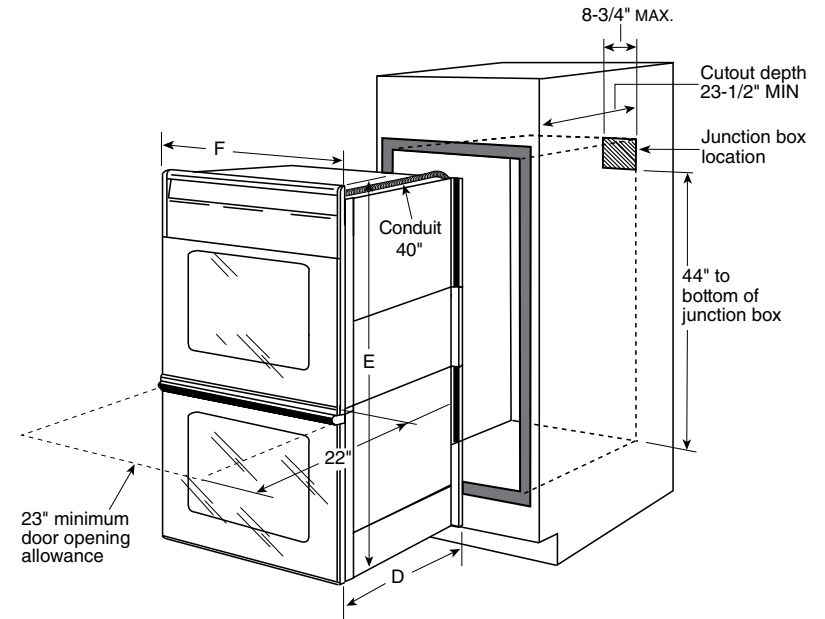

JK5500SF

GE® 27" Built-In Double Convection Wall Oven

Dimensions and Installation Information (in inches)

Note: Cabinets installed adjacent to wall ovens must have an adhesion spec of at least a 194°F temperature rating.

Door handle protrudes 3" from door face. Cabinets and drawers on adjacent 45° and 90° walls should be placed to avoid interference with the handle.

Electric wall ovens are not approved for installation with a plug and receptacle. They must be hard wired in accordance with installation instructions.

Installation Information: Before installing, consult installation instructions packed with product for current dimensional data.

KW Rating	
240V	7.2
208V	5.4
Breaker Size	
240V	30 Amps
208V	30 Amps

	JK5500
Cabinet	27"
A – Overlap of oven at top of cutout	1"
B – Overlap of oven over side of edges of cutout	1"
C – Overlap of oven at bottom of cutout	1"
Oven	
D – Overall depth with handle	26-23/32"
E – Overall height with trim	52-1/8"
F – Overall width	26-23/32"