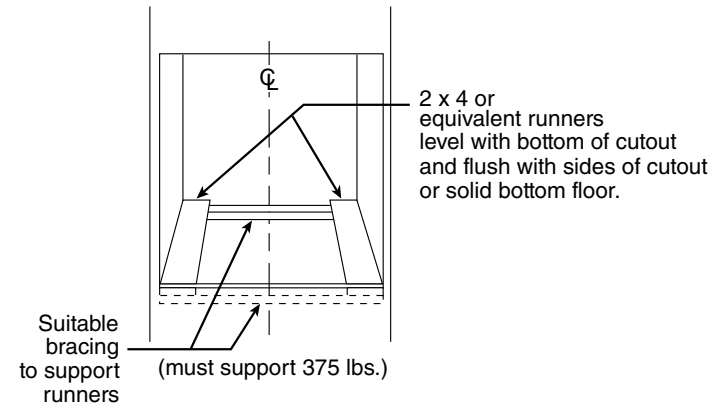

JK5500SF

GE® 27" Built-In Double Convection Wall Oven

Dimensions and Installation Information (in inches)

Note: Cabinets installed adjacent to wall ovens must have an adhesion spec of at least a 194°F temperature rating.

Door handle protrudes 3" from door face. Cabinets and drawers on adjacent 45° and 90° walls should be placed to avoid interference with the handle.

Electric wall ovens are not approved for installation with a plug and receptacle. They must be hard wired in accordance with installation instructions.

Installation Information: Before installing, consult installation instructions packed with product for current dimensional data.

KW Rating	
240V	7.2
208V	5.4
Breaker Size	
240V	30 Amps
208V	30 Amps

	JK5500
Cabinet	27"
A – Overlap of oven at top of cutout	1"
B – Overlap of oven over side of edges of cutout	1"
C – Overlap of oven at bottom of cutout	1"
Oven	
D – Overall depth with handle	26-23/32"
E – Overall height with trim	52-1/8"
F – Overall width	26-23/32"