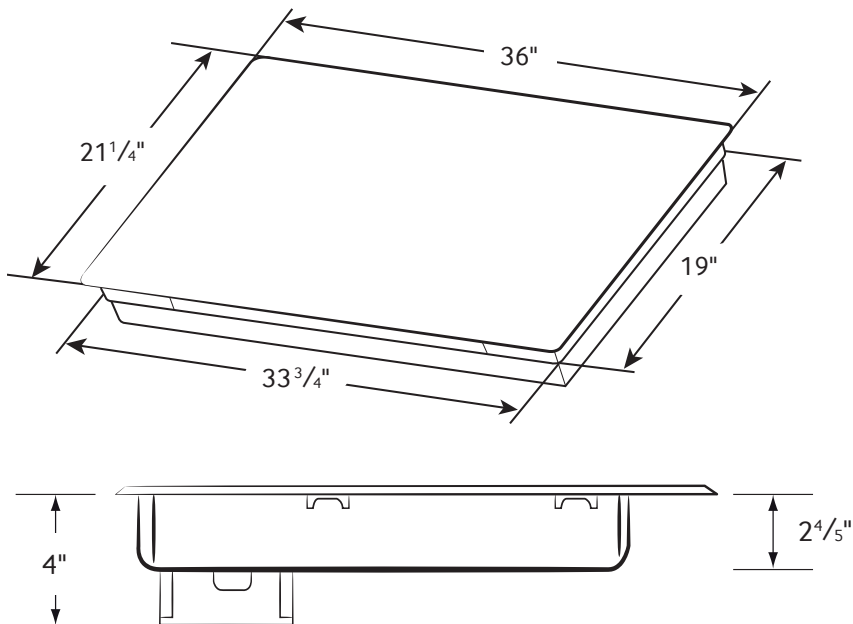

Warranty

One (1) Year All Parts and Labor

Product Dimensions & Weight (WxHxD)

Outside (Max) Cooktop Dimensions:

36" x 4" x 21¹/₄"

Cooktop Cutout Dimensions:

33³/₄" x 4" x 19"

Weight: 58.8 lbs.

Shipping Dimensions & Weight (WxHxD)

Dimensions:

40¹/₆" x 7⁵/₁₆" x 25"

Weight: 69.9 lbs.

Dimensions

Cooktop Dimensions

* See built-in oven installation for complete installation instructions. See label on top of approved built-in oven models.