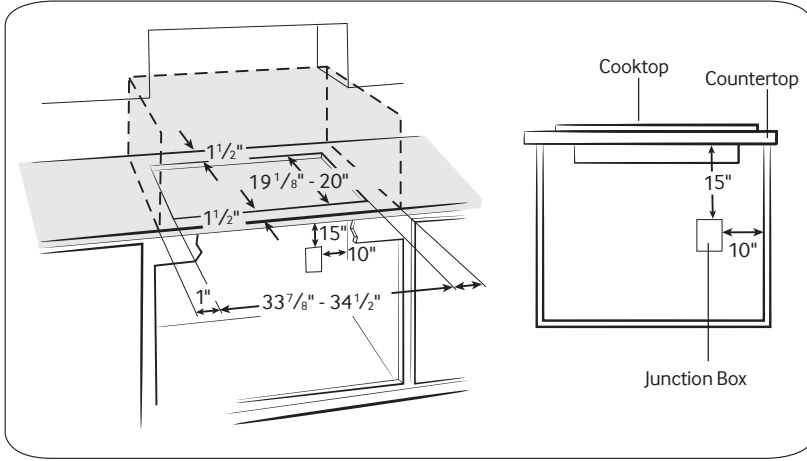

NZ36K7880US

36" Induction Cooktop

Installing Your Cooktop

Can be installed over a single oven.

Total Power

10.8kW

Power Source

240V/60Hz/45 Amps

Induction Cooktop

- Left Front: Flex Zone Plus 1800W (Boost 2600W)
- Left Rear: Flex Zone Plus 1800W (Boost 2600W)
- Right Front: 8" (VF_VE) 2200W (Boost 3200W)
- Right Rear: 6" (VF_VE) 1400W (Boost 1800W)
- Center: 7/11" (VF_VE) 3600W (Boost 4800W)
- Flex Zone: 7¹¹/₁₆" x 15³/₄"

Warranty

One (1) Year All Parts and Labor

Product Dimensions & Weight (WxHxD)

Outside (Max) Cooktop Dimensions:

36" x 4" x 21¹/₄"

Cooktop Cutout Dimensions:

33³/₄" x 4" x 19"

Weight: 58.8 lbs.

Shipping Dimensions & Weight (WxHxD)

Dimensions:

40¹/₆" x 7⁵/₁₆" x 25"

Weight: 69.9 lbs.