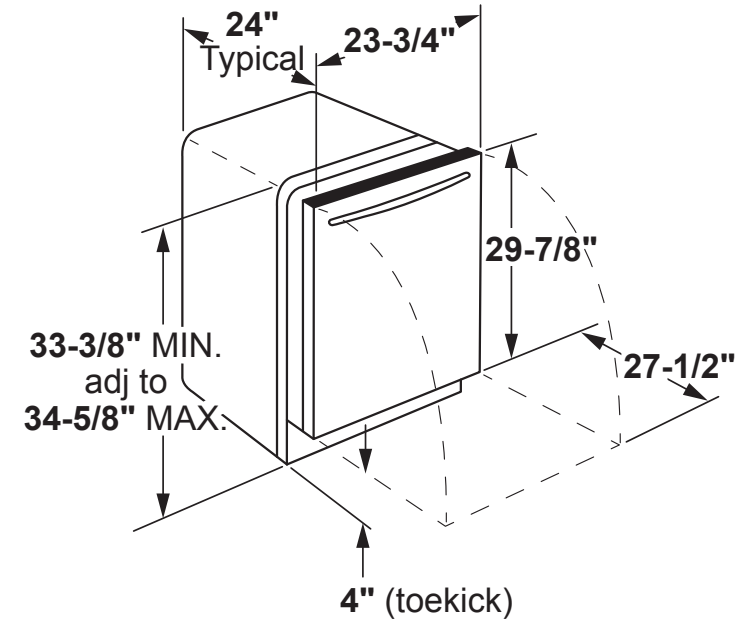

PDT855SMJ/SSJ

GE Profile™ Series Stainless Steel Interior Dishwasher with Hidden Controls

DIMENSIONS AND INSTALLATION INFORMATION (IN INCHES)

ELECTRICAL RATING

Voltage AC.....	120
Hertz.....	60
Total connected load amperage.....	9.0
Calrod® heater watts max.....	1060

For use on adequately wired 120-volt, 15-amp circuit having 2-wire service with a separate ground wire. This appliance must be grounded for safe operation.

INSTALLATION INFORMATION: Before installing, consult installation instructions packed with product for current dimensional data.