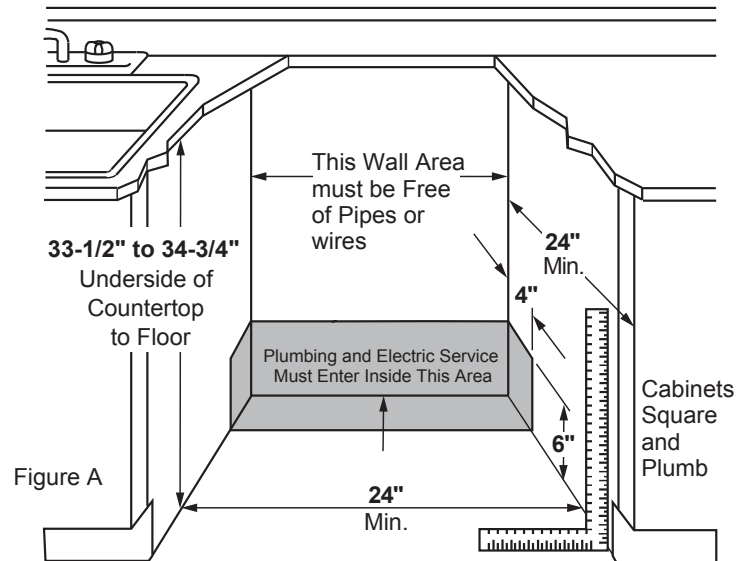

PDT855SMJ/SSJ

GE Profile™ Series Stainless Steel Interior Dishwasher with Hidden Controls

DIMENSIONS AND INSTALLATION INFORMATION (IN INCHES)

ELECTRICAL RATING

Voltage AC.....	120
Hertz.....	60
Total connected load amperage.....	9.0
Calrod® heater watts max.....	1060

For use on adequately wired 120-volt, 15-amp circuit having 2-wire service with a separate ground wire. This appliance must be grounded for safe operation.

INSTALLATION INFORMATION: Before installing, consult installation instructions packed with product for current dimensional data.