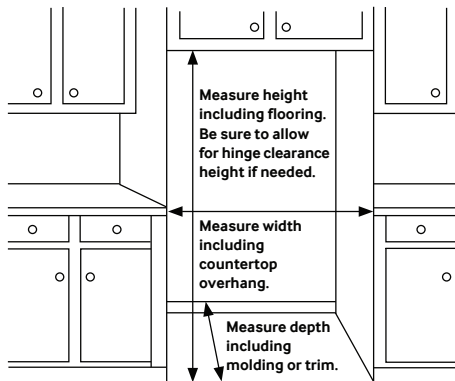

Installation Specifications

1. Measure the height, width and depth of the opening, making sure to include baseboards, molding tile, countertop overhang, etc. Check to be sure there is enough room to open the door (consider walls, islands or other obstacles when measuring).
2. Refer to illustration below to determine dimensions.
3. Allow 2.5" of clearance on hinge side of refrigerator when installing next to a wall where handle may make contact.
4. Allow 1" minimum clearance at rear for proper air circulation and water/electrical connections. Allow a 3/8" minimum clearance at sides and top for ease of installation.
5. Ensure each door and entryway in the home is wide enough for the refrigerator to be moved through easily.

For optimal usage and to be able to open refrigerator doors completely, do not install next to a wall.

Please note: The following dimension and cutout information is for planning purposes only. For complete installation details, consult manual packed with product, or download manual online at samsung.com.

*Compressor, evaporator, condenser, drier and connecting tubing.

Product Dimensions & Weight

Dimensions (WxHxD with hinges, handles and doors):
35 3/4" x 70" x 35 5/8"

Dimensions (WxHxD without hinges and door):
35 3/4" x 68 5/8" x 29 1/4"