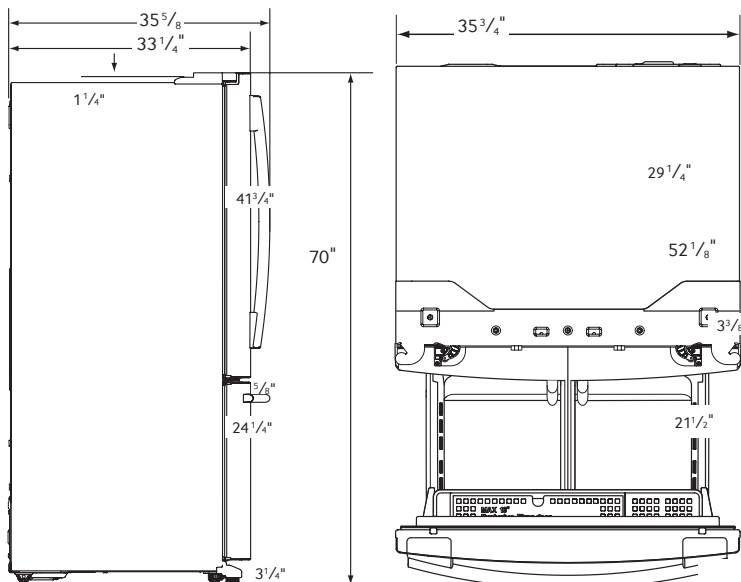

Installation Specifications

1. Measure the height, width and depth of the opening, making sure to include baseboards, molding tile, countertop overhang, etc. Check to be sure there is enough room to open the door (consider walls, islands or other obstacles when measuring).
2. Refer to illustration below to determine dimensions.
3. Allow 2.5" of clearance on hinge side of refrigerator when installing next to a wall where handle may make contact.
4. Allow 1" minimum clearance at rear for proper air circulation and water/electrical connections. Allow a 3/8" minimum clearance at sides and top for ease of installation.
5. Ensure each door and entryway in the home is wide enough for the refrigerator to be moved through easily.

For optimal usage and to be able to open refrigerator doors completely, do not install next to a wall.

Please note: The following dimension and cutout information is for planning purposes only. For complete installation details, consult manual packed with product, or download manual online at samsung.com.

Dimensions

Total Capacity: 24.2 cu. ft.

Refrigerator: 16.2 cu. ft.

- Premium External Filtered Water and Ice Dispenser (Crushed or Cubed Ice)
- High-Efficiency LED Lighting
- 2 Crispers
- 6 Tempered Glass Spill-Proof Shelves
 - 2 Slide-Out
 - 1 Slide-In
 - 1 Foldable Half
 - 2 Fixed
- 6 Door Bins
 - Right Door: 3 Gallon Bins
 - Left Door: 3 Regular Bins

*Compressor, evaporator, condenser, drier and connecting tubing.

Product Dimensions & Weight

Dimensions (WxHxD with hinges, handles and doors):
35 3/4" x 70" x 35 5/8"

Dimensions (WxHxD without hinges and door):
35 3/4" x 68 5/8" x 29 1/4"