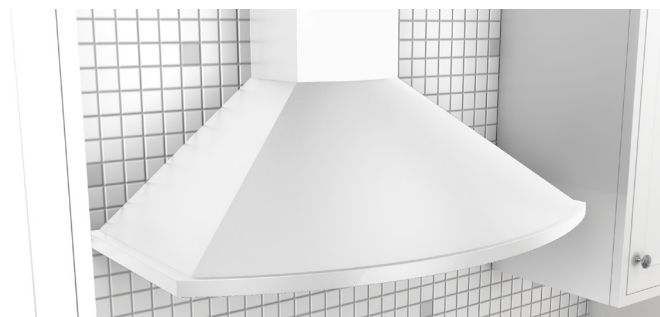

savona wall

Savona's semi-circular surfaces accentuate this range hood's European design with delicate reflections of light and shadows. Underneath the 11" tall body, Savona features a robust 685-CFM fan that operates at an ultra quiet 1 sone on normal working speed. ICON Touch™ controls with 5 speeds and our exclusive ACT™ technology make this hood a standout choice. Also available in powder-coated black and white.

SIZE	
ZSA-E30CB / ZSA-E30CS / ZSA-E30CW	30"
ZSA-M90CB / ZSA-M90CS / ZSA-M90CW	36"
PERFORMANCE	
INTERNAL, MIN.-MAX. BLOWER CFM	200 - 685
INTERNAL, MIN.-MAX. SONES	1 - 6
COLOR	
ZSA-E30CB / ZSA-M90CB	Black
ZSA-E30CS / ZSA-M90CS	Stainless Steel
ZSA-E30CW / ZSA-M90CW	White
FEATURES	
ACT™	Yes
CONTROLS	ICON Touch™
SPEED LEVELS	5*
5 MINUTE AUTO DELAY-OFF	Yes
LIGHTING	Halogen, 50W x 2
DUAL LEVEL LIGHTING	Yes
FILTERS	Aluminum Mesh x 2
RECIRCULATING OPTION	Yes
DUCT COVER EXTENSION OPTION	Yes, Up to 12' Ceiling
DUCT SPECIFICATIONS	
VERTICAL - INTERNAL	6" Round
HORIZONTAL - INTERNAL	NA
AC POWER	
	120V, 60Hz at Max. 3.5A
OPTIONAL ACCESSORIES	
RECIRCULATING KIT	ZRC-00SV
DUCT COVER EXTENSION	Z1C-01SAB
ZSA-E30CB / ZSA-M90CB	Z1C-01SA
ZSA-E30CS / ZSA-M90CS	Z1C-01SAW
ZSA-E30CW / ZSA-M90CW	
UNIVERSAL MAKE-UP AIR KIT	MUA008A
MOUNTING HEIGHT*	
	26" - 34"
WARRANTY	
	3 Years Parts, 1 Year Labor