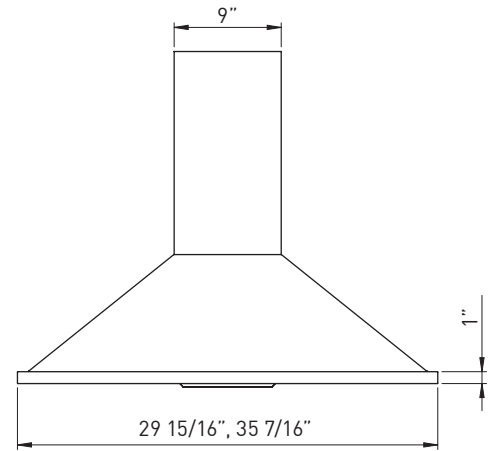

savona wall

Savona's semi-circular surfaces accentuate this range hood's European design with delicate reflections of light and shadows. Underneath the 11" tall body, Savona features a robust 685-CFM fan that operates at an ultra quiet 1 sone on normal working speed. ICON Touch™ controls with 5 speeds and our exclusive ACT™ technology make this hood a standout choice. Also available in powder-coated black and white.

SIZE	
ZSA-E30CB / ZSA-E30CS / ZSA-E30CW	30"
ZSA-M90CB / ZSA-M90CS / ZSA-M90CW	36"
PERFORMANCE	
INTERNAL, MIN.-MAX. BLOWER CFM	200 - 685
INTERNAL, MIN.-MAX. SONES	1 - 6
COLOR	
ZSA-E30CB / ZSA-M90CB	Black
ZSA-E30CS / ZSA-M90CS	Stainless Steel
ZSA-E30CW / ZSA-M90CW	White
FEATURES	
ACT™	Yes
CONTROLS	ICON Touch™
SPEED LEVELS	5*
5 MINUTE AUTO DELAY-OFF	Yes
LIGHTING	Halogen, 50W x 2
DUAL LEVEL LIGHTING	Yes
FILTERS	Aluminum Mesh x 2
RECIRCULATING OPTION	Yes
DUCT COVER EXTENSION OPTION	Yes, Up to 12' Ceiling
DUCT SPECIFICATIONS	
VERTICAL - INTERNAL	6" Round
HORIZONTAL - INTERNAL	NA
AC POWER	
	120V, 60Hz at Max. 3.5A
OPTIONAL ACCESSORIES	
RECIRCULATING KIT	ZRC-00SV
DUCT COVER EXTENSION	Z1C-01SAB
ZSA-E30CB / ZSA-M90CB	Z1C-01SA
ZSA-E30CS / ZSA-M90CS	Z1C-01SAW
ZSA-E30CW / ZSA-M90CW	
UNIVERSAL MAKE-UP AIR KIT	MUA008A
MOUNTING HEIGHT*	
	26" - 34"
WARRANTY	
	3 Years Parts, 1 Year Labor

Specifications subject to change, check zephyronline.com for up-to-date information.

FRONT

SIDE

TOP

		CEILING HEIGHT	8'	8.5'	9'	9.5'	10'	10.5'	11'	12'
STANDARD DUCT COVER	Ducted Mounting Height*	26"-32"	26"-34"	27"-34"	33"-34"	NA	NA	NA	NA	NA
	Recirc. Mounting Height*	26"-28"	26"-34"	27"-34"	33"-34"	NA	NA	NA	NA	NA
EXTENSION DUCT COVER	Ducted Mounting Height*	NA	NA	26"-26.5"	26"-32.5"	26"-34"	26"-34"	26"-34"	28"-34"	28"-34"
	Recirc. Mounting Height*	NA	NA	NA	26" - 28"	26"-34"	26"-34"	26"-34"	28"-34"	28"-34"