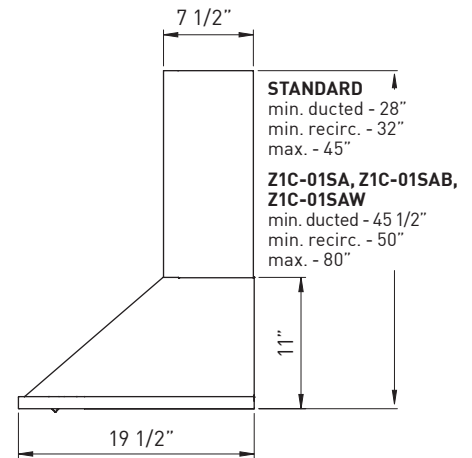

savona wall

Savona's semi-circular surfaces accentuate this range hood's European design with delicate reflections of light and shadows. Underneath the 11" tall body, Savona features a robust 685-CFM fan that operates at an ultra quiet 1 sone on normal working speed. ICON Touch™ controls with 5 speeds and our exclusive ACT™ technology make this hood a standout choice. Also available in powder-coated black and white.

SIZE	
ZSA-E30CB / ZSA-E30CS / ZSA-E30CW	30"
ZSA-M90CB / ZSA-M90CS / ZSA-M90CW	36"
PERFORMANCE	
INTERNAL, MIN.-MAX. BLOWER CFM	200 - 685
INTERNAL, MIN.-MAX. SONES	1 - 6
COLOR	
ZSA-E30CB / ZSA-M90CB	Black
ZSA-E30CS / ZSA-M90CS	Stainless Steel
ZSA-E30CW / ZSA-M90CW	White
FEATURES	
ACT™	Yes
CONTROLS	ICON Touch™
SPEED LEVELS	5*
5 MINUTE AUTO DELAY-OFF	Yes
LIGHTING	Halogen, 50W x 2
DUAL LEVEL LIGHTING	Yes
FILTERS	Aluminum Mesh x 2
RECIRCULATING OPTION	Yes
DUCT COVER EXTENSION OPTION	Yes, Up to 12' Ceiling
DUCT SPECIFICATIONS	
VERTICAL - INTERNAL	6" Round
HORIZONTAL - INTERNAL	NA
AC POWER	
	120V, 60Hz at Max. 3.5A
OPTIONAL ACCESSORIES	
RECIRCULATING KIT	ZRC-00SV
DUCT COVER EXTENSION	Z1C-01SAB
ZSA-E30CB / ZSA-M90CB	Z1C-01SA
ZSA-E30CS / ZSA-M90CS	Z1C-01SAW
ZSA-E30CW / ZSA-M90CW	
UNIVERSAL MAKE-UP AIR KIT	MUA008A
MOUNTING HEIGHT*	
	26" - 34"
WARRANTY	
	3 Years Parts, 1 Year Labor

Specifications subject to change, check zephyronline.com for up-to-date information.

FRONT

SIDE

TOP

		CEILING HEIGHT	8'	8.5'	9'	9.5'	10'	10.5'	11'	12'
STANDARD DUCT COVER	Ducted Mounting Height*	26"-32"	26"-34"	27"-34"	33"-34"	NA	NA	NA	NA	NA
	Recirc. Mounting Height*	26"-28"	26"-34"	27"-34"	33"-34"	NA	NA	NA	NA	NA
EXTENSION DUCT COVER	Ducted Mounting Height*	NA	NA	26"-26.5"	26"-32.5"	26"-34"	26"-34"	26"-34"	28"-34"	28"-34"
	Recirc. Mounting Height*	NA	NA	NA	26" - 28"	26"-34"	26"-34"	26"-34"	28"-34"	28"-34"