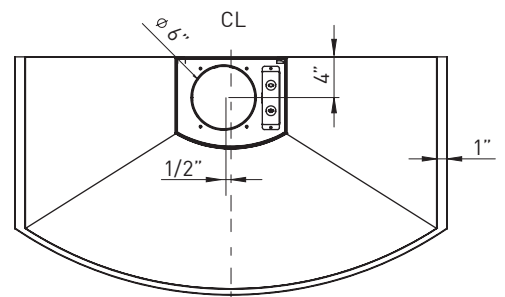

SIZE	
ZSA-E30CB / ZSA-E30CS / ZSA-E30CW	30"
ZSA-M90CB / ZSA-M90CS / ZSA-M90CW	36"
PERFORMANCE	
INTERNAL, MIN.-MAX. BLOWER CFM	200 - 685
INTERNAL, MIN.-MAX. SONES	1 - 6
COLOR	
ZSA-E30CB / ZSA-M90CB	Black
ZSA-E30CS / ZSA-M90CS	Stainless Steel
ZSA-E30CW / ZSA-M90CW	White
FEATURES	
ACT™	Yes
CONTROLS	ICON Touch™
SPEED LEVELS	5*
5 MINUTE AUTO DELAY-OFF	Yes
LIGHTING	Halogen, 50W x 2
DUAL LEVEL LIGHTING	Yes
FILTERS	Aluminum Mesh x 2
RECIRCULATING OPTION	Yes
DUCT COVER EXTENSION OPTION	Yes, Up to 12' Ceiling
DUCT SPECIFICATIONS	
VERTICAL - INTERNAL	6" Round
HORIZONTAL - INTERNAL	NA
AC POWER	
	120V, 60Hz at Max. 3.5A
OPTIONAL ACCESSORIES	
RECIRCULATING KIT	ZRC-00SV
DUCT COVER EXTENSION	Z1C-01SAB
ZSA-E30CB / ZSA-M90CB	Z1C-01SA
ZSA-E30CS / ZSA-M90CS	Z1C-01SAW
ZSA-E30CW / ZSA-M90CW	
UNIVERSAL MAKE-UP AIR KIT	MUA008A
MOUNTING HEIGHT*	
	26" - 34"
WARRANTY	
	3 Years Parts, 1 Year Labor

Specifications subject to change, check zephyronline.com for up-to-date information.

FRONT

SIDE

TOP

		CEILING HEIGHT	8'	8.5'	9'	9.5'	10'	10.5'	11'	12'
STANDARD DUCT COVER	Ducted Mounting Height*	26"-32"	26"-34"	27"-34"	33"-34"	NA	NA	NA	NA	NA
	Recirc. Mounting Height*	26"-28"	26"-34"	27"-34"	33"-34"	NA	NA	NA	NA	NA
EXTENSION DUCT COVER	Ducted Mounting Height*	NA	NA	26"-26.5"	26"-32.5"	26"-34"	26"-34"	26"-34"	28"-34"	28"-34"
	Recirc. Mounting Height*	NA	NA	NA	26" - 28"	26"-34"	26"-34"	26"-34"	28"-34"	28"-34"