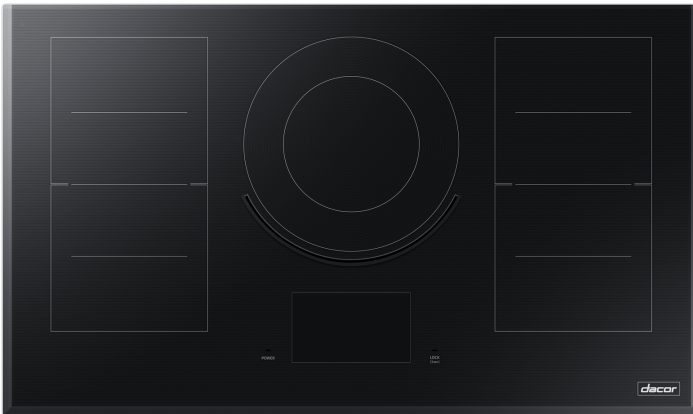

DTI36M977BB

36-INCH INDUCTION COOKTOP

MODERNIST COLLECTION

FEATURES & BENEFITS

- Flex Zone™ - a large open area offers greater flexibility for cooking multiple dishes at one time. Easily accommodates various cookware sizes.
- Virtual Flame™ - a beautiful and intuitive LED light displays virtual flames to provide an attractive visual cue that the heat is on.
- Up to 9 cooking zones with Flex Zone™.
- LCD Control Panel allows easy access to cooktop functions, including pre-programmed recipes.
- Smart Connectivity - auto connects to hood.
- Child safety lock.
- Residual heat reminder.
- Dacor iQ Kitchen app enables monitoring of the cooktop from outside the kitchen.

GENERAL PROPERTIES

Controls	7" LCD Control Panel with Guided Cooking
----------	------------------------------------------

FEATURES

Residual Heat Indicator	2 Stage
Child Lock	Yes
Kitchen Timer	Yes
Guided Cooking	Yes - 15 Ea
Recommended Power Level	Yes
Pause	Yes
Power Level Setting	9 + Power Boost
Quick Stop	Yes
Simmer/Melt	Yes
Power On/Off	Yes

ADDITIONAL FEATURES

Auto Pan Detection	Yes
Sound On/Off	Yes
Demo Mode	Yes
Bluetooth Connect	Yes
Wi Fi Connect	Yes
Hood Connectivity On/Off	Yes
Virtual Flame On/Off	Yes

ELEMENT PERFORMANCE

Total Number of Cooktop Zones	9
Flex Zone Left Front (W)	1800W / 2600W (B)
Flex Zone Left Rear (W)	1800W / 2600W (B)
Power Coil Center (W)	3600W / 4800W (B)
Flex Zone Right Front (W)	1800W / 2600W (B)
Flex Zone Right Rear (W)	1800W / 2600W (B)
Zones with Booster	7

WARRANTY

Limited, Parts and Labor	1 Year
--------------------------	--------

DTI36M977BB
36-INCH INDUCTION COOKTOP
 MODERNIST COLLECTION

APPLIANCE DIMENSIONS

APPLIANCE DIMENSIONS		
A	21 1/4" (540mm)	Frame depth
B	36" (914.4mm)	Frame width
C	19" (481.6mm)	Case depth
D	33 3/4" (856.6mm)	Case width
E	4" (101mm)	Conduit case height
F	3 1/8" (80.5mm)	Case height