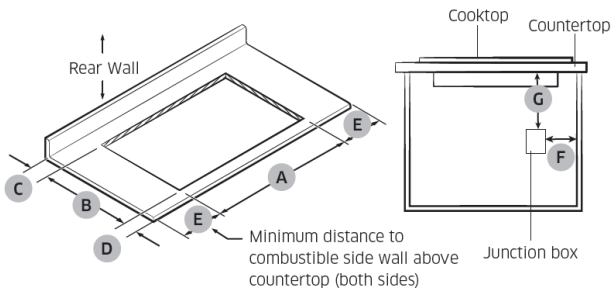

DIMENSIONS & WEIGHT

Appliance Dimensions (H x W x D) (in.)	4" x 36" x 21 1/4"
Required Cutout Size (H x W x D) (in.)	3 3/4" x 33 3/4" x 19"
Minimum Distance from Counter Front (in.)	1 1/2"
Minimum Distance from Rear Wall (in.)	1 1/7"

WARRANTY

Limited, Parts and Labor	1 Year
--------------------------	--------

DTI36M977BB
36-INCH INDUCTION COOKTOP
 MODERNIST COLLECTION

APPLIANCE DIMENSIONS

APPLIANCE DIMENSIONS		
A	21 1/4" (540mm)	Frame depth
B	36" (914.4mm)	Frame width
C	19" (481.6mm)	Case depth
D	33 3/4" (856.6mm)	Case width
E	4" (101mm)	Conduit case height
F	3 1/8" (80.5mm)	Case height

COUNTERTOP CUTOUT DIMENSIONS

COUNTERTOP CUTOUT DIMENSIONS	
A	33 6/7" - 34" (860mm - 864mm)
B	19 1/8" - 19 1/5" (485.6mm - 487.6mm)
C	Min. 1 1/7" (28mm). Between cutout and the wall behind the cooktop.
D	Min. 1 1/2" (38mm). From front edge of cutout and front edge of cooktop.
E	Min. 1" (26mm). Distance nearest left and right side combustible surface above cooktop.
F	Junction Box or outlet 10" (254mm) maximum from right-hand side of cabinet
G	Junction Box or outlet 15" (381mm) minimum from bottom of countertop

WALL OVEN UNDERCOUNTER CUTOUT DIMENSIONS

UNDERCOUNTER CUTOUT DIMENSIONS	
A	Min. 3 3/4" (9.5cm)
B	4" (10.1cm)
C	Min. 28 1/2" / Max. 28 5/8" (Min. 2.5cm / Max. 3.2cm)
D	Min. 1" / Max. 1 1/4" (Min. 2.5cm / Max. 3.2cm)
E	Min. 27 1/4" / Max. 27 1/3" (Min. 69.2cm / Max. 69.5cm)
F	24" (61cm)
G	Min. 22" (Min. 55.9cm)
H	Max. 9 1/2" (Max. 24.1cm) - Junction Box