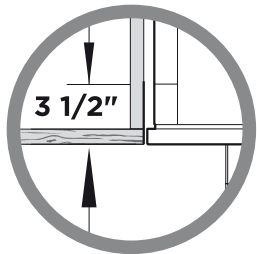

ISO VIEW OF CAVITY

36" ACTIVSMART™ BUILT-IN REFRIGERATOR

Model no:

RS36A80U1 (with Stainless Steel Door panels PART NO. RD3680U)

Cavity Dimensions		in
Ⓐ Overall height of cavity		80"
Ⓑ Overall width of cavity		36"
Ⓒ Overall depth of cavity		24 3/4"

Specifications

Electrical	
Supply	115 VAC, 60 Hz
Service	10 amp circuit
Plumbing	
Supply	1/4" (6mm) comp. stainless steel braided hose
Pressure	min 22 psi (150 kPa) max 120 psi (827 kPa) @ 68°F (20°C)

NOTE: Electrical connection can be located an adjacent cabinet to either side of the fridge or above the fridge cavity.