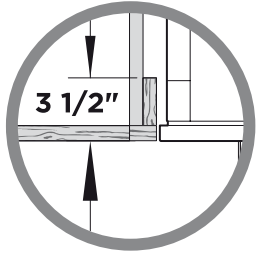

CAVITY PREPARATION

Framed: Finished return, sides and top

Frameless: Finished return, sides and top