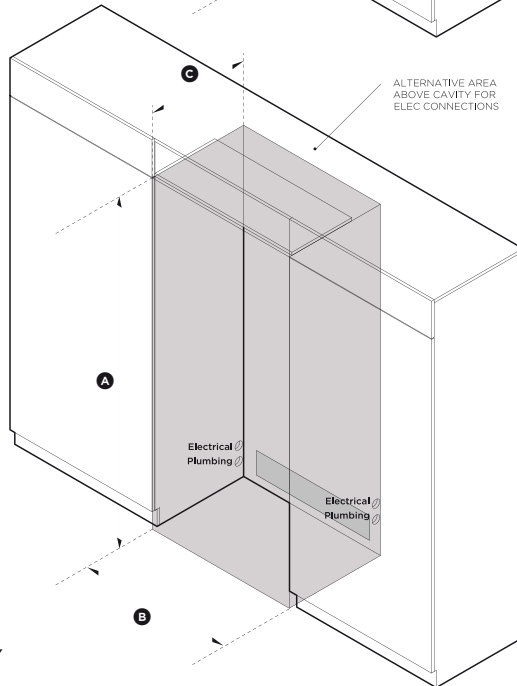

ISO VIEW OF CAVITY

36" ACTIVSMART™ BUILT-IN REFRIGERATOR

Model no:

RS36A80U1 (with Stainless Steel Door panels PART NO. RD3680U)

Cavity Dimensions		in
Ⓐ Overall height of cavity		80"
Ⓑ Overall width of cavity		36"
Ⓒ Overall depth of cavity		24 3/4"

Specifications

Electrical	
Supply	115 VAC, 60 Hz
Service	10 amp circuit
Plumbing	
Supply	1/4" (6mm) comp. stainless steel braided hose
Pressure	min 22 psi (150 kPa) max 120 psi (827 kPa) @ 68°F (20°C)

NOTE: Electrical connection can be located an adjacent cabinet to either side of the fridge or above the fridge cavity.