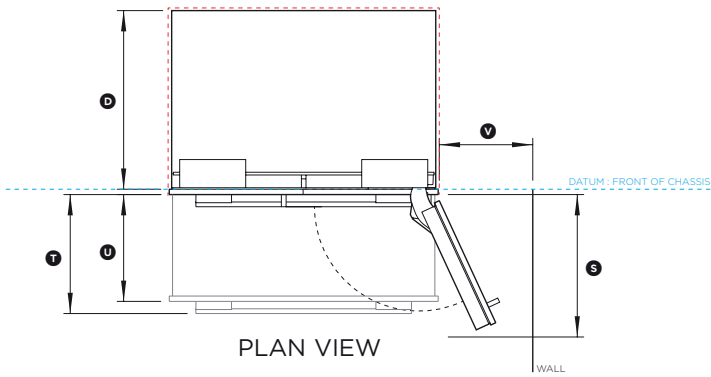

DATA SHEET

36" ACTIVESMART™ BUILT-IN REFRIGERATOR

Model no:

RS36A80J1 (with Stainless Door panels PART NO. RD3680U)