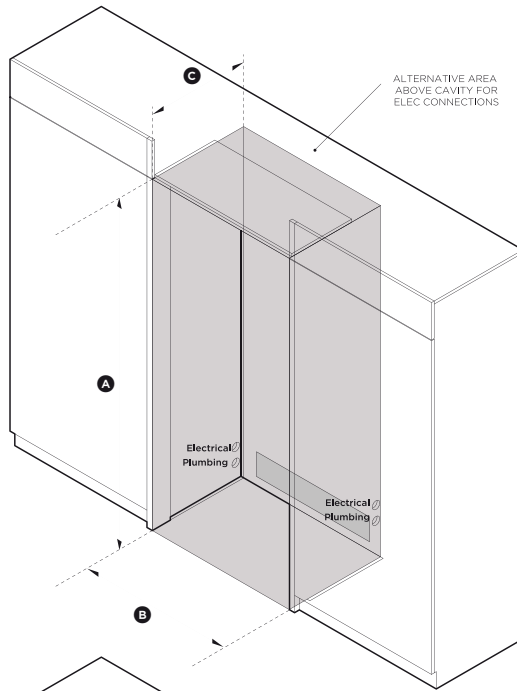

CAVITY PREPARATION

Framed: Finished return, sides and top

Frameless: Finished return, sides and top