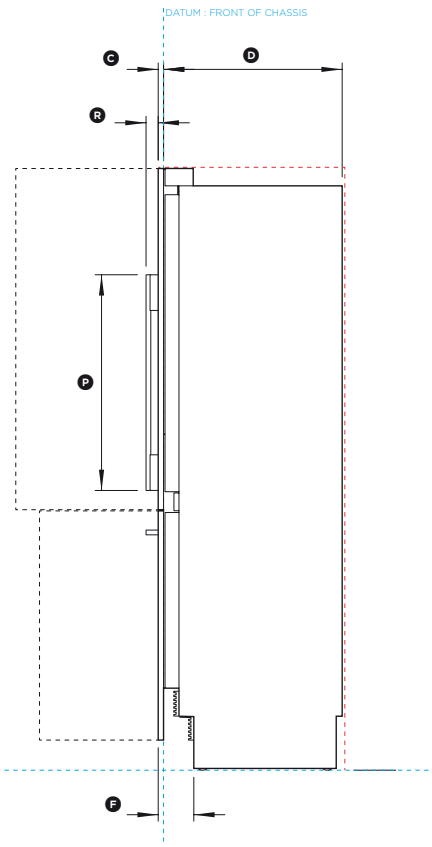

PROFILE VIEW

Product Dimensions	in
Ⓐ Overall height of fridge	79 27/32"
Ⓑ Overall width of fridge	35 21/32"
Ⓒ Depth of fridge front panels (excl. handles)	3/4"
Ⓓ Overall depth of fridge (excl. front door panels)	23 3/4"
Ⓔ Height from bottom datum to top of toekick	4"
Ⓕ Depth of toekick measured from front of door	4 3/4"
Ⓖ Height of bottom drawer panel	30 13/32"
Ⓗ Height of top door panels	45 9/32"
Ⓙ Height from bottom datum to top of drawer panel	34 13/32"
Ⓚ Gap between top and bottom door panels	5/32"
Ⓛ Height from bottom datum to centre of bottom handle	31 17/32"
Ⓜ Width of bottom handle	28 5/8"
Ⓝ Thickness of handles	5/8"
Ⓟ Height from bottom datum to bottom of top handle	37 1/8"
Ⓠ Height from bottom datum to top of top handle	65 3/4"
Ⓡ Height of top handles	28 5/8"
Ⓢ Distance from centre of fridge to the centre of top handles	2 5/8"
Ⓣ Depth of handle (measured from front of door)	1 5/8"
Ⓤ Depth of door (widest opening) measured from front of door	18 29/32"
Ⓡ Depth of drawer (open) measured from front of drawer, including handle	15 3/4"
Ⓢ Depth of drawer (open) measured from front of drawer, excluding handle	14 3/16"
Ⓥ Minimum door clearance to adjacent wall (115° - full internal access)	12 13/32"
Clearances Dimensions	in
Minimum cabinetry gap clearance from edge of product	5/32"
Overall height of cavity	80"
Overall width of cavity	36"
Overall depth of cavity	24 3/4"

INDICATES PRODUCT DATUM -----
INDICATES MINIMUM CABINETRY CLEARANCES -----

IMPORTANT NOTE: The product dimensions and specifications apply at the date of issue. Under our policy of continuous product improvement, these dimensions and specifications may change at any time. Dimensions may vary by ±3/32". Please read the installation manual for detailed information on installing the product or visit fisherpaykel.com.