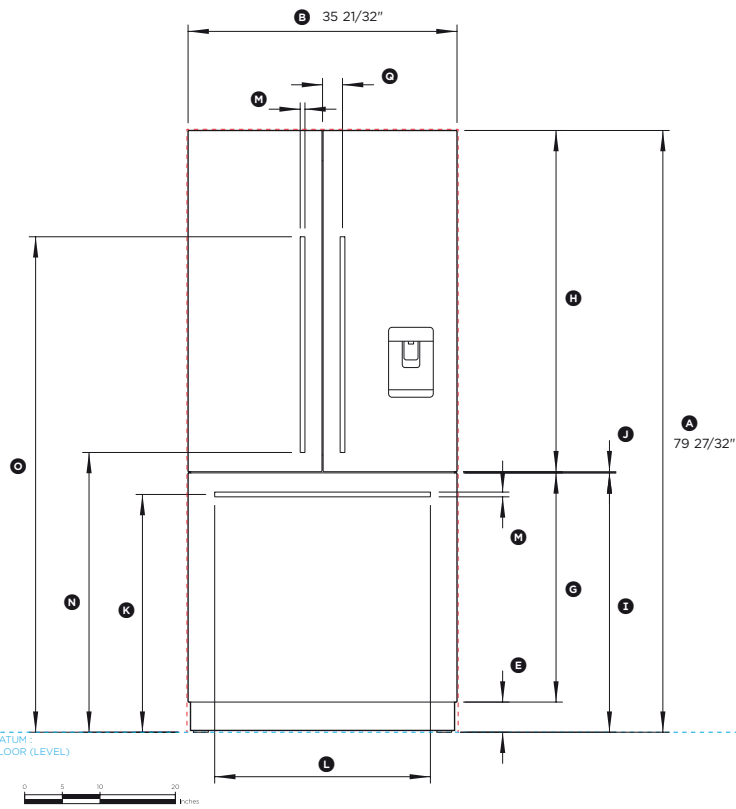

PLAN VIEW

FRONT VIEW