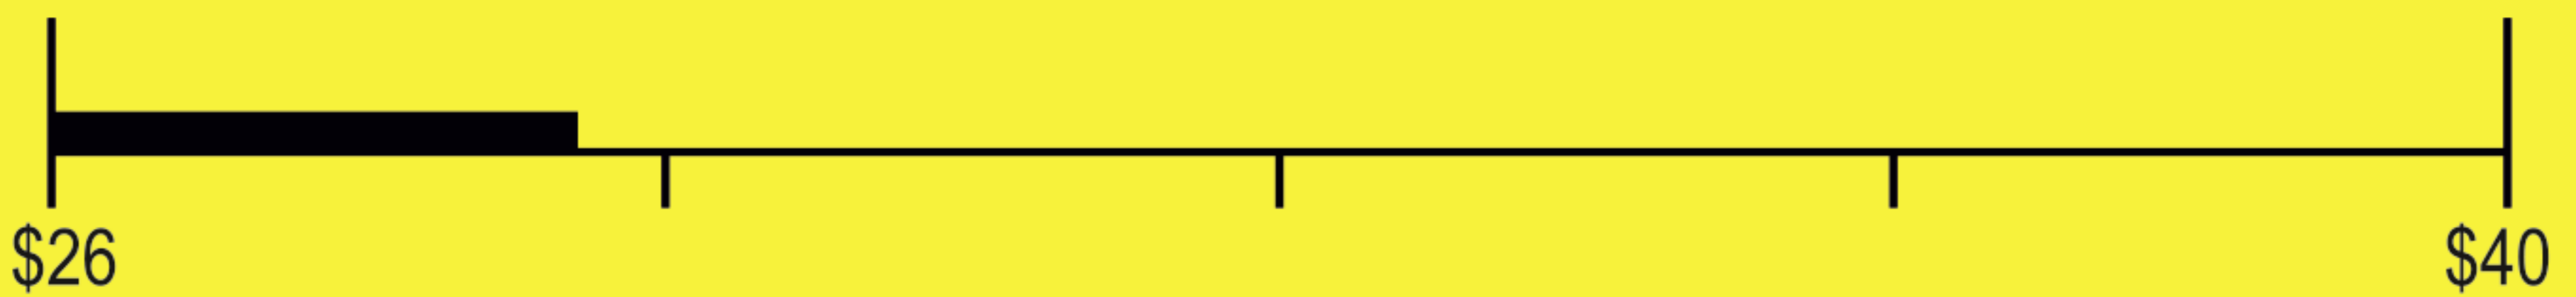

U.S. Government

Federal law prohibits removal of this label before consumer purchase.

ENERGYGUIDE

Dishwasher
Capacity: Standard

Miele, Inc.
Models G 5482
(any model may be followed
by SC, i, Vi, U, SF, SFP or SL)

Estimated Yearly Energy Cost (when used with an electric water heater)

\$29

Cost Range of Similar Models

The estimated yearly energy cost of this model was not available at the time the range was published.