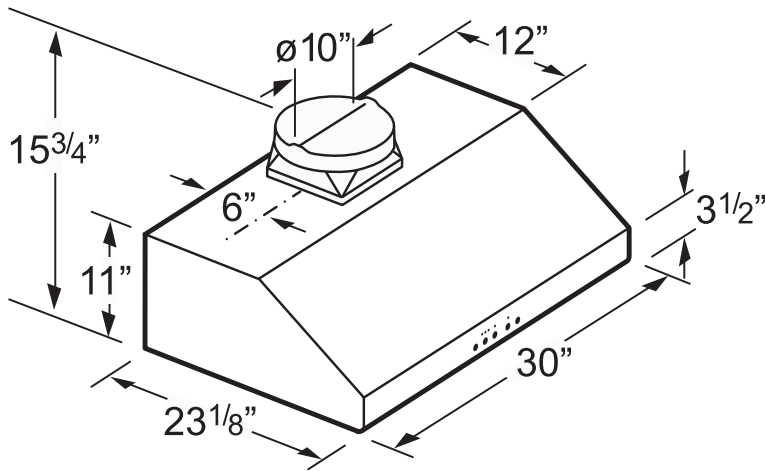

**PROFESSIONAL**  
**30" WALL HOOD WITH BLOWER**  
**HPWB30FS**

**Thermador**® | *An American Icon*®

<b>SKU</b>	<b>HPWB30FS</b>
Available Sizes (Width)	30", 36", 48"
Hood Dimensions	30" W x 11" H x 23 1/8"D
Color / Finish	Brushed Stainless Steel
Installation Type	Wall
Blower Type	600 CFM Internal Blower
<b>HOOD INFORMATION</b>	
Duct Size At Discharge	10" Round
Ducting Direction	Vertical
Halogen Lights	2 x 50 Watt
Filter Type	Low-profile Stainless Steel Baffle
Number of Dishwasher Safe Filters	2
Backdraft Damper	Included with Hood
Recirculation Kit (sold separately)	RECIRC30FS
Minimum Height Above Cooktop	30" Electric, 30" Gas
Control Type	Stainless Buttons
Fan Speeds	3 Speeds
Automatic Run-on Time (Delayed Shut-off)	10 Minutes
Filter Saturation Indicator	Electronic
Welded and Polished Seams	yes
Recommended for these Thermador Cooktops and Ranges	Professional or non-professional gas, electric, or induction cooktops or ranges
<b>MOTOR INFORMATION</b>	
Required Power Supply	15 Amps (min) 120 VAC, 60 Hz
Motor	Double Inlet Centrifugal Blower
<b>OPTIONAL ACCESSORIES</b>	
6" Stainless Chimney Extension	DC_ _US (30, 36, 48)
12" Stainless Chimney Extension	DCT_ _US (30, 36, 48)
Replacement Charcoal Filter Kit (for hoods used in recirculation mode only)	CHFILT3036