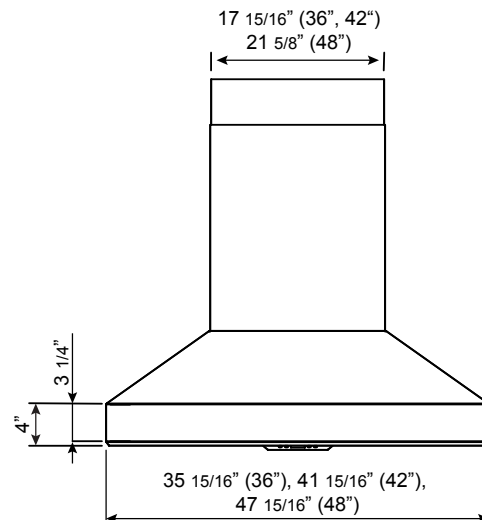

Optional Wireless Remote Control

FRONT

SIDE

TOP

MODEL	AK7736AS	AK7742AS	AK7748AS						
Stainless Steel									
Size	36"	42"	48"						
Included Single Blower	200-750 CFM, 0.5-7 Sones	200-750 CFM, 0.5-7 Sones	200-750 CFM, 0.5-7 Sones						
ACT 590	200-590 CFM, 0.5-5.5 Sones	200-590 CFM, 0.5-5.5 Sones	200-590 CFM, 0.5-5.5 Sones						
ACT 390	200-390 CFM, 0.5-2.5 Sones	200-390 CFM, 0.5-2.5 Sones	200-390 CFM, 0.5-2.5 Sones						
ACT 290	200-290 CFM, 0.5-1 Sones	200-290 CFM, 0.5-1 Sones	200-290 CFM, 0.5-1 Sones						
Optional Dual Blower	350-1,300 CFM, 1-8 Sones	350-1,300 CFM, 1-8 Sones	350-1,300 CFM, 1-8 Sones						
FEATURES									
ACT™ Technology	Yes	Yes	Yes						
Controls	Electronic LCD	Electronic LCD	Electronic LCD						
Speed Levels	6	6	6						
Auto Delay-Off	Yes	Yes	Yes						
CleanAir Function	Yes	Yes	Yes						
Directional Lighting	Bloom™ GU10 LED, 6W x2	Bloom™ GU10 LED, 6W x2	Bloom™ GU10 LED, 6W x4						
Dual-Level Lighting	Yes	Yes	Yes						
Filters	Pro Baffle x4	Pro Baffle x4	Pro Baffle x6						
Grease Collection Tray	Yes	Yes	Yes						
Wireless Remote Control	Yes, Optional	Yes, Optional	Yes, Optional						
Recirculating Option	No	No	No						
Duct Cover Extension Option	Yes	Yes	Yes						
ADA Compliant	Yes (w/ remote accessory)	Yes (w/ remote accessory)	Yes (w/ remote accessory)						
DUCT SPECIFICATIONS									
Vertical Single Internal Blower	8" Round	8" Round	8" Round						
Horizontal Single Internal Blower	NA	NA	NA						
Vertical Dual Internal Blower	10" Round	10" Round	10" Round						
Horizontal Dual Internal Blower	NA	NA	NA						
AC POWER (Single Blower)	120V, 60Hz at Max. 5A	120V, 60Hz at Max. 5A	120V, 60Hz at Max. 5A						
AC POWER (Dual Blower)	120V, 60Hz at Max. 8A	120V, 60Hz at Max. 8A	120V, 60Hz at Max. 8A						
OPTIONAL ACCESSORIES									
Wireless Remote Control	14000005	14000005	14000005						
Dual Internal Blower	PBD-1300A	PBD-1300A	PBD-1300A						
Duct Cover Extension	Z1C-0077	Z1C-0077	Z1C-0177						
Make-Up Air Kit (Single Blower)	MUA008A	MUA008A	MUA008A						
Make-Up Air Kit (Dual Blower)	MUA010A	MUA010A	MUA010A						
MOUNTING HEIGHT RANGE**	24" - 36"	24" - 36"	24" - 36"						
WARRANTY	3 years parts, 1 year labor	3 years parts, 1 year labor	3 years parts, 1 year labor						
CEILING HEIGHT	8'	8.5'	9'	9.5'	10'	10.5'	11'	12'	
STANDARD DUCT COVER	Ducted Mounting Height**	24" - 27"	24" - 33"	24" - 36"	28" - 36"	34" - 36"	NA	NA	NA
DUCT COVER EXTENSION	Ducted Mounting Height**	NA	NA	NA	24" - 29"	24" - 35"	24" - 36"	24" - 36"	30" - 36"