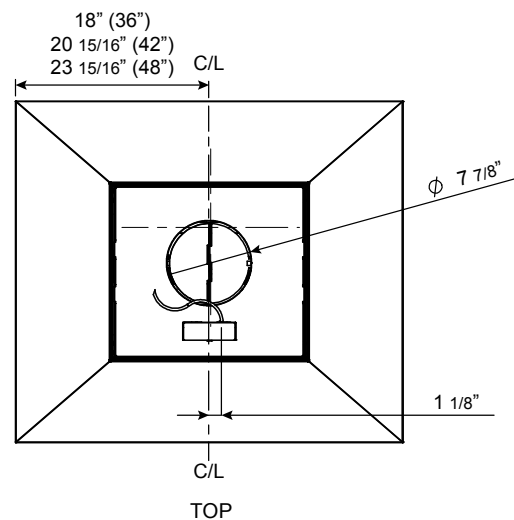

Optional Wireless Remote Control

FRONT

SIDE

TOP

MODEL	AK7736AS	AK7742AS	AK7748AS						
Stainless Steel									
Size	36"	42"	48"						
Included Single Blower	200-750 CFM, 0.5-7 Sones	200-750 CFM, 0.5-7 Sones	200-750 CFM, 0.5-7 Sones						
ACT 590	200-590 CFM, 0.5-5.5 Sones	200-590 CFM, 0.5-5.5 Sones	200-590 CFM, 0.5-5.5 Sones						
ACT 390	200-390 CFM, 0.5-2.5 Sones	200-390 CFM, 0.5-2.5 Sones	200-390 CFM, 0.5-2.5 Sones						
ACT 290	200-290 CFM, 0.5-1 Sones	200-290 CFM, 0.5-1 Sones	200-290 CFM, 0.5-1 Sones						
Optional Dual Blower	350-1,300 CFM, 1-8 Sones	350-1,300 CFM, 1-8 Sones	350-1,300 CFM, 1-8 Sones						
FEATURES									
ACT™ Technology	Yes	Yes	Yes						
Controls	Electronic LCD	Electronic LCD	Electronic LCD						
Speed Levels	6	6	6						
Auto Delay-Off	Yes	Yes	Yes						
CleanAir Function	Yes	Yes	Yes						
Directional Lighting	Bloom™ GU10 LED, 6W x2	Bloom™ GU10 LED, 6W x2	Bloom™ GU10 LED, 6W x4						
Dual-Level Lighting	Yes	Yes	Yes						
Filters	Pro Baffle x4	Pro Baffle x4	Pro Baffle x6						
Grease Collection Tray	Yes	Yes	Yes						
Wireless Remote Control	Yes, Optional	Yes, Optional	Yes, Optional						
Recirculating Option	No	No	No						
Duct Cover Extension Option	Yes	Yes	Yes						
ADA Compliant	Yes (w/ remote accessory)	Yes (w/ remote accessory)	Yes (w/ remote accessory)						
DUCT SPECIFICATIONS									
Vertical Single Internal Blower	8" Round	8" Round	8" Round						
Horizontal Single Internal Blower	NA	NA	NA						
Vertical Dual Internal Blower	10" Round	10" Round	10" Round						
Horizontal Dual Internal Blower	NA	NA	NA						
AC POWER (Single Blower)	120V, 60Hz at Max. 5A	120V, 60Hz at Max. 5A	120V, 60Hz at Max. 5A						
AC POWER (Dual Blower)	120V, 60Hz at Max. 8A	120V, 60Hz at Max. 8A	120V, 60Hz at Max. 8A						
OPTIONAL ACCESSORIES									
Wireless Remote Control	14000005	14000005	14000005						
Dual Internal Blower	PBD-1300A	PBD-1300A	PBD-1300A						
Duct Cover Extension	Z1C-0077	Z1C-0077	Z1C-0177						
Make-Up Air Kit (Single Blower)	MUA008A	MUA008A	MUA008A						
Make-Up Air Kit (Dual Blower)	MUA010A	MUA010A	MUA010A						
MOUNTING HEIGHT RANGE**	24" - 36"	24" - 36"	24" - 36"						
WARRANTY	3 years parts, 1 year labor	3 years parts, 1 year labor	3 years parts, 1 year labor						
CEILING HEIGHT	8'	8.5'	9'	9.5'	10'	10.5'	11'	12'	
STANDARD DUCT COVER	Ducted Mounting Height**	24" - 27"	24" - 33"	24" - 36"	28" - 36"	34" - 36"	NA	NA	NA
DUCT COVER EXTENSION	Ducted Mounting Height**	NA	NA	NA	24" - 29"	24" - 35"	24" - 36"	24" - 36"	30" - 36"