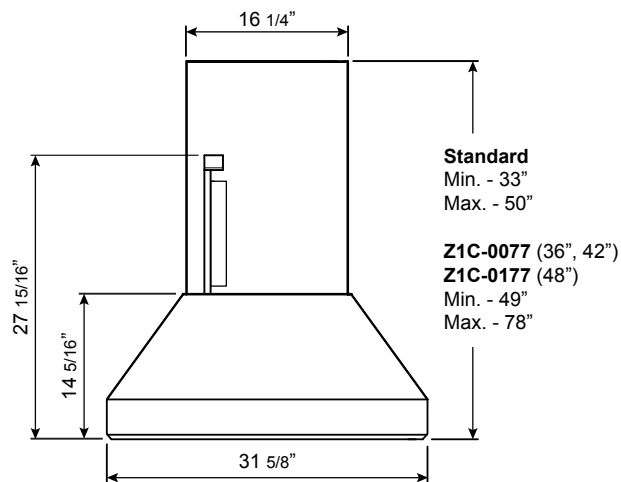

Optional Wireless Remote Control

FRONT

SIDE

TOP

MODEL	AK7736AS	AK7742AS	AK7748AS						
Stainless Steel									
Size	36"	42"	48"						
Included Single Blower	200-750 CFM, 0.5-7 Sones	200-750 CFM, 0.5-7 Sones	200-750 CFM, 0.5-7 Sones						
ACT 590	200-590 CFM, 0.5-5.5 Sones	200-590 CFM, 0.5-5.5 Sones	200-590 CFM, 0.5-5.5 Sones						
ACT 390	200-390 CFM, 0.5-2.5 Sones	200-390 CFM, 0.5-2.5 Sones	200-390 CFM, 0.5-2.5 Sones						
ACT 290	200-290 CFM, 0.5-1 Sones	200-290 CFM, 0.5-1 Sones	200-290 CFM, 0.5-1 Sones						
Optional Dual Blower	350-1,300 CFM, 1-8 Sones	350-1,300 CFM, 1-8 Sones	350-1,300 CFM, 1-8 Sones						
FEATURES									
ACT™ Technology	Yes	Yes	Yes						
Controls	Electronic LCD	Electronic LCD	Electronic LCD						
Speed Levels	6	6	6						
Auto Delay-Off	Yes	Yes	Yes						
CleanAir Function	Yes	Yes	Yes						
Directional Lighting	Bloom™ GU10 LED, 6W x2	Bloom™ GU10 LED, 6W x2	Bloom™ GU10 LED, 6W x4						
Dual-Level Lighting	Yes	Yes	Yes						
Filters	Pro Baffle x4	Pro Baffle x4	Pro Baffle x6						
Grease Collection Tray	Yes	Yes	Yes						
Wireless Remote Control	Yes, Optional	Yes, Optional	Yes, Optional						
Recirculating Option	No	No	No						
Duct Cover Extension Option	Yes	Yes	Yes						
ADA Compliant	Yes (w/ remote accessory)	Yes (w/ remote accessory)	Yes (w/ remote accessory)						
DUCT SPECIFICATIONS									
Vertical Single Internal Blower	8" Round	8" Round	8" Round						
Horizontal Single Internal Blower	NA	NA	NA						
Vertical Dual Internal Blower	10" Round	10" Round	10" Round						
Horizontal Dual Internal Blower	NA	NA	NA						
AC POWER (Single Blower)	120V, 60Hz at Max. 5A	120V, 60Hz at Max. 5A	120V, 60Hz at Max. 5A						
AC POWER (Dual Blower)	120V, 60Hz at Max. 8A	120V, 60Hz at Max. 8A	120V, 60Hz at Max. 8A						
OPTIONAL ACCESSORIES									
Wireless Remote Control	14000005	14000005	14000005						
Dual Internal Blower	PBD-1300A	PBD-1300A	PBD-1300A						
Duct Cover Extension	Z1C-0077	Z1C-0077	Z1C-0177						
Make-Up Air Kit (Single Blower)	MUA008A	MUA008A	MUA008A						
Make-Up Air Kit (Dual Blower)	MUA010A	MUA010A	MUA010A						
MOUNTING HEIGHT RANGE**	24" - 36"	24" - 36"	24" - 36"						
WARRANTY	3 years parts, 1 year labor	3 years parts, 1 year labor	3 years parts, 1 year labor						
CEILING HEIGHT	8'	8.5'	9'	9.5'	10'	10.5'	11'	12'	
STANDARD DUCT COVER	Ducted Mounting Height**	24" - 27"	24" - 33"	24" - 36"	28" - 36"	34" - 36"	NA	NA	NA
DUCT COVER EXTENSION	Ducted Mounting Height**	NA	NA	NA	24" - 29"	24" - 35"	24" - 36"	24" - 36"	30" - 36"