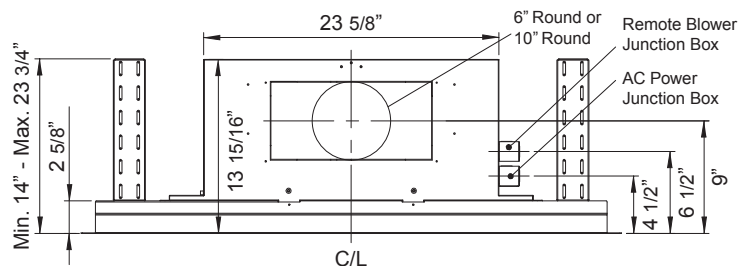

Side

*ALU-E43 has 2 panels, ALU-E63 has 3 panels