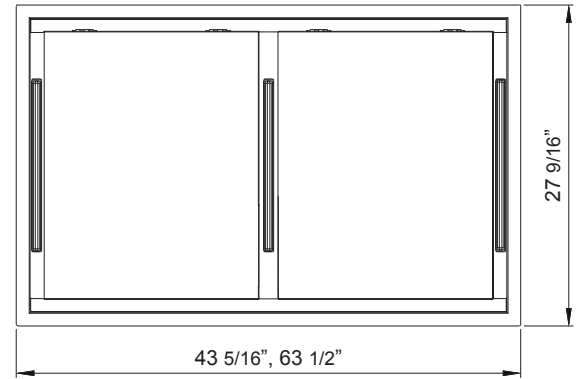

DESIGNER

LUX

ISLAND

Enjoy unobstructed views of your kitchen with the modern, minimalist lines of the Lux. This sleek hood includes a wireless remote control, and it discreetly mounts into the ceiling above your range or cooktop for power and good looks combined.

Your kitchen will stay clean and smoke free with Lux's Perimeter Aspiration, multiple blower options, and updated vertical and horizontal ducting. The tri-level LED light strip ensures a good-looking glow. Available in White and Stainless Steel.

ZEPHYR
ZEPHYRONLINE.COM

Front*

*ALU-E43 has 2 panels, ALU-E63 has 3 panels