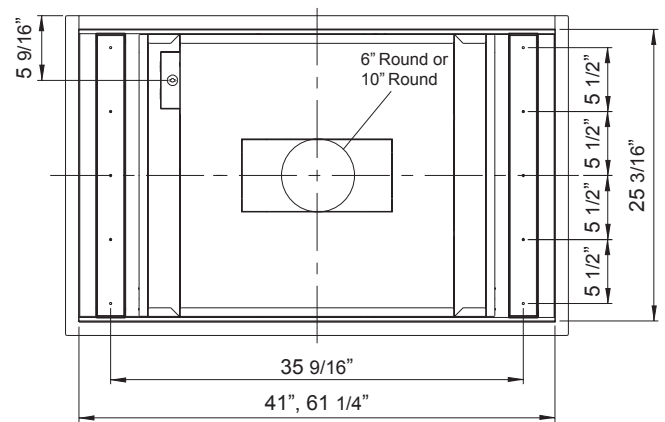

DESIGNER

LUX

ISLAND

Enjoy unobstructed views of your kitchen with the modern, minimalist lines of the Lux. This sleek hood includes a wireless remote control, and it discreetly mounts into the ceiling above your range or cooktop for power and good looks combined.

Your kitchen will stay clean and smoke free with Lux's Perimeter Aspiration, multiple blower options, and updated vertical and horizontal ducting. The tri-level LED light strip ensures a good-looking glow. Available in White and Stainless Steel.

ZEPHYR
ZEPHYRONLINE.COM

Top

*ALU-E43 has 2 panels, ALU-E63 has 3 panels