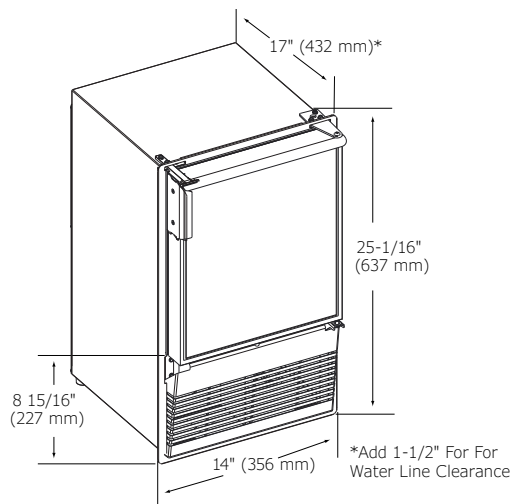

BI95FC

14" Marine Crescent Ice Maker • Marine Series

BLACK SOLID
(FLANGE TO CABINET)

FEATURES & BENEFITS

PERFORMANCE	<ul style="list-style-type: none"> • Uses less than 3 gallons of water to produce up to 23 lbs of ice per day • Up to 12 lbs in ice storage capacity • Crescent ice cube dimensions: 1/2" W x 3/4" H x 1/2" L • On/Off switch is conveniently located on the grille • Available in 115 or 220 - 240 volts
INTERIOR/EXTERIOR	<ul style="list-style-type: none"> • No drain required • Zero clearance door swing is field reversible • Standard travel package includes door latch and ice flap, ensuring safe-at-sea storage • Corrosion and UV resistant components
INTEGRATION	<ul style="list-style-type: none"> • Unit is designed to be built-in or can be freestanding • Accepts a 1/4" custom panel • 1/2" flange mounts flush to cabinet

MODEL DETAILS

Model	Voltage	Door Swing	Finish	Shipping Weight
ULN-BI95FCB-03A	115	Field Reversible	Black Solid	61 lbs
ULN-BI95FCB-20A	220 - 240	Field Reversible	Black Solid	61 lbs

ACCESSORIES

Model	Description	Finish	Shipping Weight
WATERHOOKUP	Braided water supply line kit	na	2 lbs

DIMENSIONS

CABINET CUT-OUT

INSTALLATION NOTES

No additional clearance around sides, top or rear of unit is needed for ventilation.

Do not obstruct front grille air flow.

SPECIFICATIONS

Model	BI95FC
Amps: Running (115 v)	2.5
Amps: Running (220 - 240 v)	1.2
Amps: Max Start Up (115 v)	18
Amps: Max Start Up (220 - 240 v)	6
Control Type	on/off switch
Defrost Type	Manual
Dimensions: Product Depth	17" / 432 mm
Dimensions: Product Height	25 1/8" / 638 mm
Dimensions: Product Width	14" / 356 mm
ENERGY STAR	na
Ice Production Per Day	23 lbs
Ice Storage	12 lbs
Product Weight: Max	55 lbs
Refrigerant Type	R134A
Sabbath (Star K Certified)	No