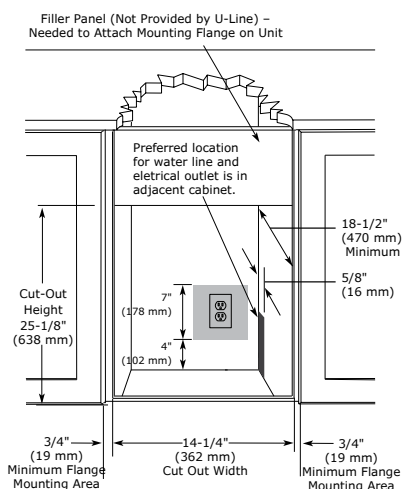

BI95FC

14" Marine Crescent Ice Maker • Marine Series

BLACK SOLID
(FLANGE TO CABINET)

FEATURES & BENEFITS

PERFORMANCE	<ul style="list-style-type: none"> • Uses less than 3 gallons of water to produce up to 23 lbs of ice per day • Up to 12 lbs in ice storage capacity • Crescent ice cube dimensions: 1/2" W x 3/4" H x 1/2" L • On/Off switch is conveniently located on the grille • Available in 115 or 220 - 240 volts
INTERIOR/EXTERIOR	<ul style="list-style-type: none"> • No drain required • Zero clearance door swing is field reversible • Standard travel package includes door latch and ice flap, ensuring safe-at-sea storage • Corrosion and UV resistant components
INTEGRATION	<ul style="list-style-type: none"> • Unit is designed to be built-in or can be freestanding • Accepts a 1/4" custom panel • 1/2" flange mounts flush to cabinet

MODEL DETAILS

Model	Voltage	Door Swing	Finish	Shipping Weight
ULN-BI95FCB-03A	115	Field Reversible	Black Solid	61 lbs
ULN-BI95FCB-20A	220 - 240	Field Reversible	Black Solid	61 lbs

ACCESSORIES

Model	Description	Finish	Shipping Weight
WATERHOOKUP	Braided water supply line kit	na	2 lbs

DIMENSIONS

CABINET CUT-OUT

INSTALLATION NOTES

No additional clearance around sides, top or rear of unit is needed for ventilation.

Do not obstruct front grille air flow.

SPECIFICATIONS

Model	BI95FC
Amps: Running (115 v)	2.5
Amps: Running (220 - 240 v)	1.2
Amps: Max Start Up (115 v)	18
Amps: Max Start Up (220 - 240 v)	6
Control Type	on/off switch
Defrost Type	Manual
Dimensions: Product Depth	17" / 432 mm
Dimensions: Product Height	25 1/8" / 638 mm
Dimensions: Product Width	14" / 356 mm
ENERGY STAR	na
Ice Production Per Day	23 lbs
Ice Storage	12 lbs
Product Weight: Max	55 lbs
Refrigerant Type	R134A
Sabbath (Star K Certified)	No