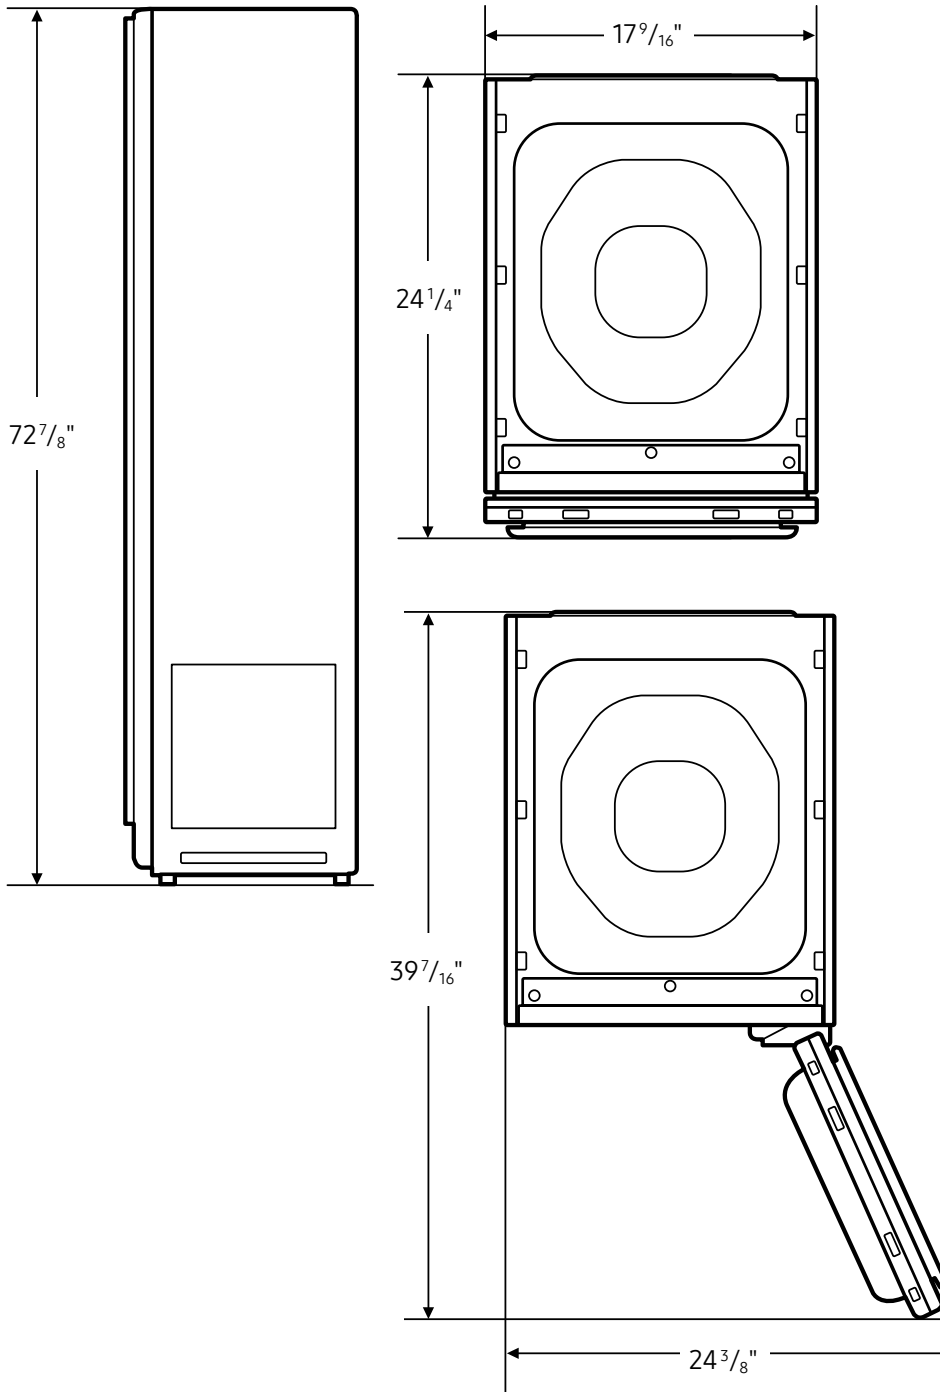

DF60R8200DG

SAMSUNG

Samsung AirDresser

Dimensions

Power Source
120V/60 Hz

Power Consumption
1300W

4 General Cycles:
Normal, Delicates, Quick, Sanitize

3 Dry Cycles:
Sensor Dry, Time Dry, Room Care

9 Special Cycles:
Suit, School Wear, Winter Coat, Wool/Knit, Outdoor, Down Jackets, Fur/Leather, Heavy Duty, Self Clean

6 Download Cycles³:
Denim, Down Dry, Accessories, Babywear, Bedding, Toys

Warranty
One (1) Year Parts and Labor

Product Dimensions & Weight
Dimensions (WxHxD with handle):

17 9/16" x 72 7/8" x 24 1/4"

Dimensions (WxHxD without handle):

17 9/16" x 72 7/8" x 23 9/16"

Weight: 196.2 lbs

Shipping Dimensions & Weight (WxHxD)

Dimensions: 20 7/8" x 76 3/8" x 29 7/8"

Weight: 213.8 lbs

Color	Model #	UPC Code
Dark Black	DF60R8200DG	887276369044

³Available after downloading the cycle from the SmartThings App.

Actual color may vary. Design, specifications, and color availability are subject to change without notice. Non-metric weights and measurements are approximate.

©2020 Samsung Electronics America, Inc., 85 Challenger Road, Ridgefield Park, NJ 07660. Tel: 800-SAMSUNG. samsung.com. Samsung is a registered trademark of Samsung Electronics Co., Ltd.