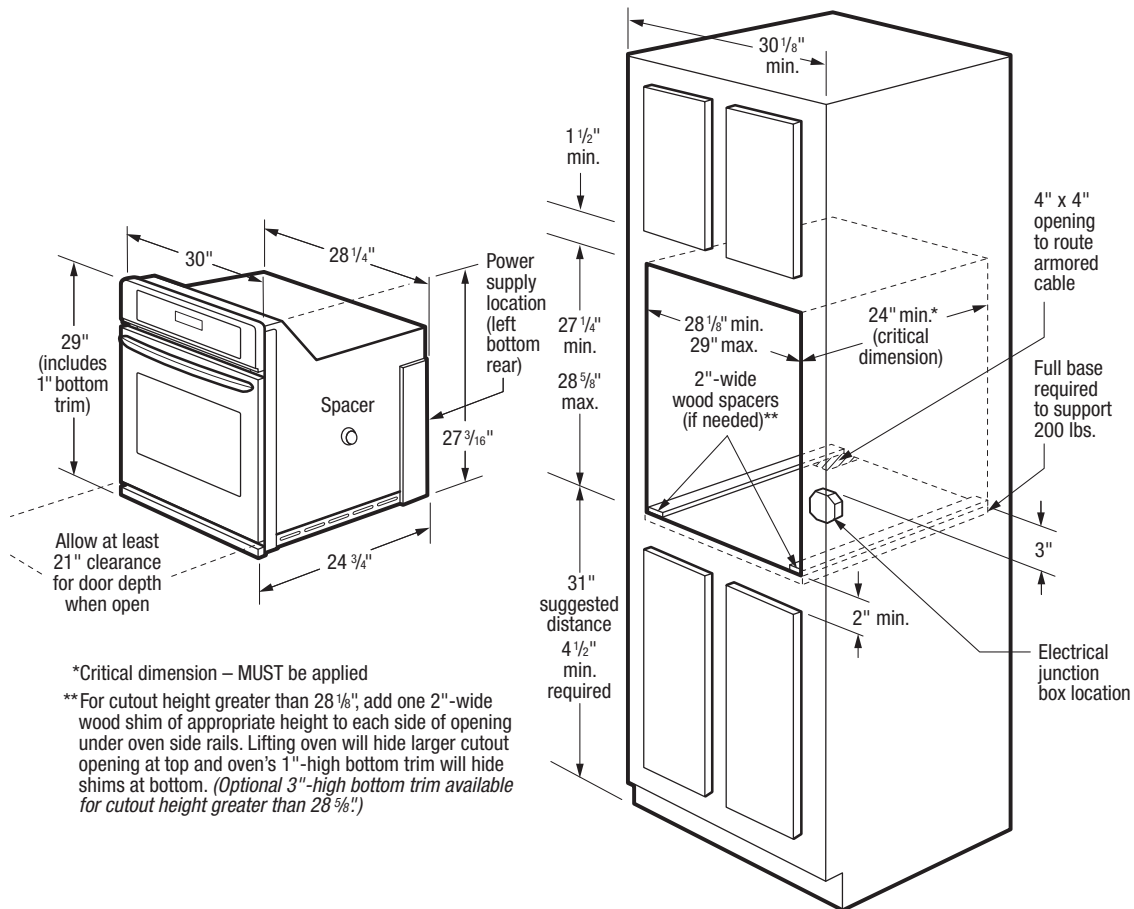

FRIGIDAIRE GALLERY

FGEW3069UF

Available Colors : Stainless Steel

Version : 01/20

Single Wall Oven

30" Single Electric Wall Oven with Air Fry

Installation Drawing

FRIGIDAIRE

USA • 10200 David Taylor Drive • Charlotte, NC 28262 • 1-800-FRIGIDAIRE • frigidaire.com
CANADA • 5855 Terry Fox Way • Mississauga, ON L5V 3E4 • 1-800-265-8352 • frigidaire.ca