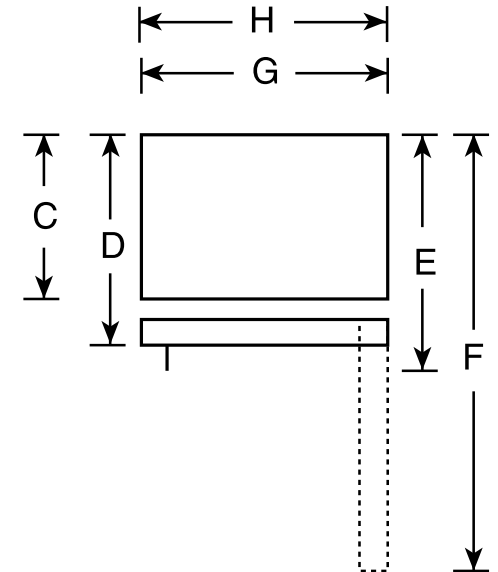

Top View

For answers to your Monogram,® Cafe™ Series, Profile™ Series or GE® appliance questions, visit our website at geappliances.com or call GE Answer Center® service, 800.626.2000.

imagination at work

Listed by
Underwriters
Laboratories

As an ENERGY STAR® partner, GE has determined that this product meets the ENERGY STAR guidelines for energy efficiency.

Specification Revised 7/14