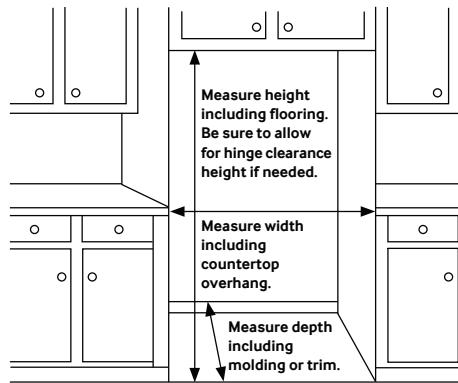

Rating

ENERGY STAR® rated:
690 kWh/yr

RF22R7551SR

SAMSUNG

22 cu. ft. Counter-Depth, 4-Door French Door Refrigerator with 21.5" Connected Touchscreen Family Hub™

Installation Specifications

1. Measure the height, width and depth of the opening, making sure to include baseboards, molding tile, countertop overhang, etc. Check to be sure there is enough room to open the door (consider walls, islands or other obstacles when measuring).
2. Refer to illustration below to determine dimensions.
3. Allow 2.5" of clearance on hinge side of refrigerator when installing next to a wall where handle may make contact.
4. Allow 1" minimum clearance at rear for proper air circulation and water/electrical connections. Allow a 3/8" minimum clearance at sides and top for ease of installation.
5. Ensure each door and entryway in the home is wide enough for the refrigerator to be moved through easily.

For optimal usage and to be able to open refrigerator doors completely, do not install next to a wall.

Please note: The following dimension and cutout information is for planning purposes only. For complete installation details, consult manual packed with product, or download manual online at samsung.com.

Dimensions

Product Dimensions & Weight

Dimensions (WxHxD with hinges, handles and doors):
 35³/₄" x 70" x 31"

Dimensions (WxHxD without hinges and door):
 35³/₄" x 68⁷/₈" x 24¹/₈"

Dimensions (WxHxD with hinge and door, no handle):
 35³/₄" x 70" x 28¹/₂"