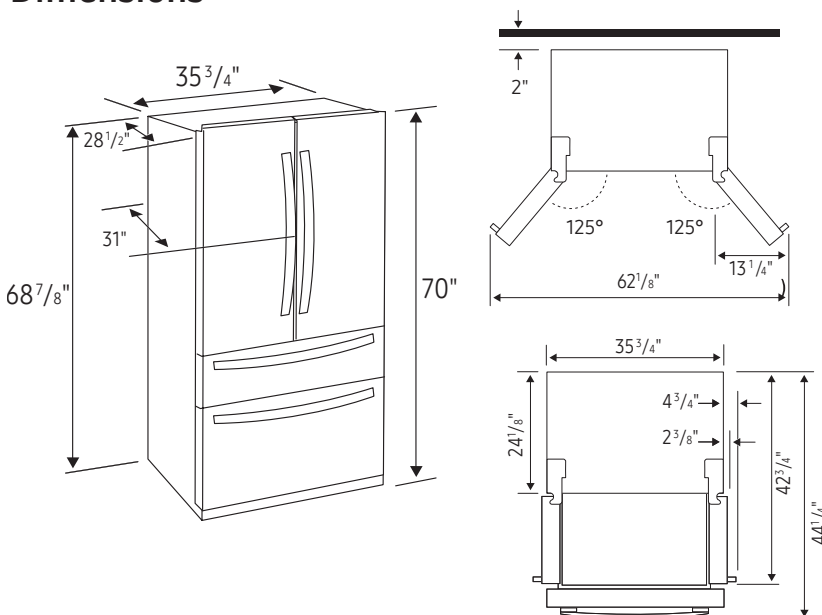

For optimal usage and to be able to open refrigerator doors completely, do not install next to a wall.

Please note: The following dimension and cutout information is for planning purposes only. For complete installation details, consult manual packed with product, or download manual online at samsung.com.

FlexZone™ Drawer: 3.1 cu. ft.

- EZ-Open Handle™
- 4 Temperature Zones with Smart Divider
 - Meat/Fish (29°F)
 - Cold Drinks (33°F)
 - Deli/Snacks (37°F)
 - Wine/Party Dishes (42°F)

Freezer: 6.5 cu. ft.

- EZ-Open Handle™
- Take Out Box
- 1 Drawer Divider
- High Efficiency LED Lighting

Dimensions

Product Dimensions & Weight

Dimensions (WxHxD with hinges, handles and doors):
 35³/₄" x 70" x 31"

Dimensions (WxHxD without hinges and door):
 35³/₄" x 68⁷/₈" x 24¹/₈"

Dimensions (WxHxD with hinge and door, no handle):
 35³/₄" x 70" x 28¹/₂"