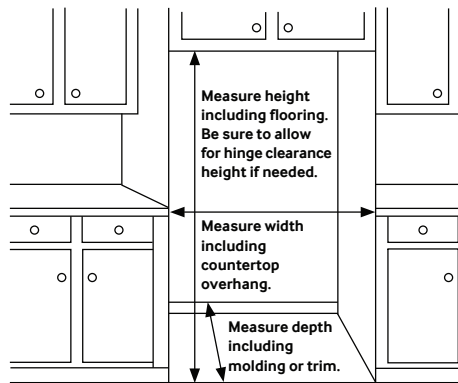

Rating

ENERGY STAR® rated:
683 kWh/yr

RF29BB8900

SAMSUNG

Bespoke 4-Door French Door Refrigerator 29 cu. ft. in Customizable Panel with Family Hub™

Installation Specifications

1. Measure the height, width and depth of the opening, making sure to include baseboards, molding tile, countertop overhang, etc. Check to be sure there is enough room to open the door (consider walls, islands or other obstacles when measuring).
2. Refer to illustration below to determine dimensions.
3. Allow 2.5" of clearance on hinge side of refrigerator when installing next to a wall where handle may make contact.
4. Allow 1" minimum clearance at rear for proper air circulation and water/electrical connections. Allow a 3/8" minimum clearance at sides and top for ease of installation.
5. Ensure each door and entryway in the home is wide enough for the refrigerator to be moved through easily.

For optimal usage and ability to open refrigerator doors completely, do not install next to a wall.

Please note: The following dimension and cutout information is for planning purposes only. For complete installation details, consult manual packed with product, or download manual online at samsung.com.

Dimensions

Total Capacity: 28.6 cu. ft.

Refrigerator: 16.5 cu. ft.

- 4 Tempered Glass Spill-Proof Shelves
- 2 Clear Drawers, Including Crisper+
- 6 Door Bins
Right: 1 Gallon Bin, 2 Regular Bins
Left: 3 Regular Bins
- Surface Lighting

Shipping Dimensions (WxHxD)

Dimensions: 38 1/4" x 76 3/4" x 36 1/4"

Color	Model #	UPC Code	Product & Shipping Weight (lbs)	
Panel-Ready with Charcoal Glass Family Hub™ Panel	RF29BB8900AC	887276624365	359.4	383.6
Panel-Ready with White Glass Family Hub™ Panel	RF29BB8900AW	887276639888	359.4	383.6
Charcoal Glass Top and Family Hub™ Panels with Matte Black Steel Middle and Bottom Panels	RF29BB89008M	887276639864	374.8	399.0