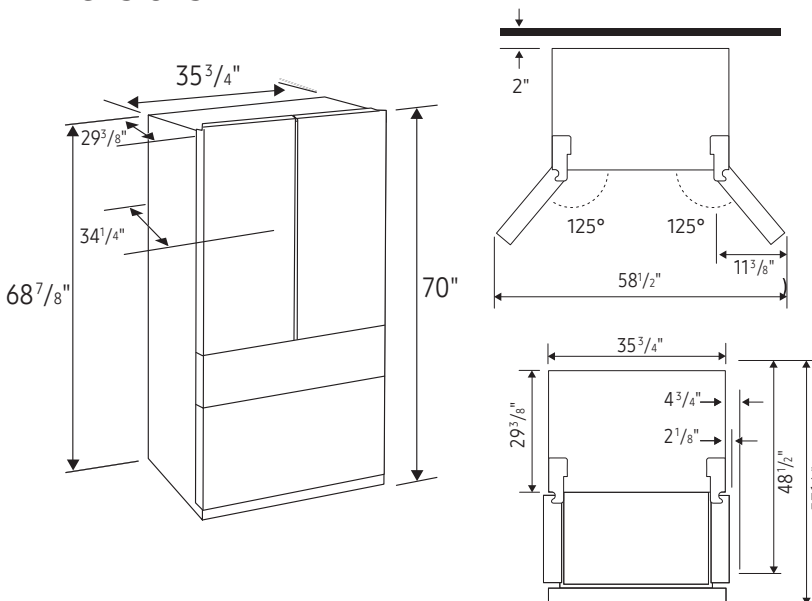

Rating

ENERGY STAR® rated:
683 kWh/yr

RF29BB8900

SAMSUNG

Bespoke 4-Door French Door Refrigerator 29 cu. ft. in Customizable Panel with Family Hub™

Installation Specifications

1. Measure the height, width and depth of the opening, making sure to include baseboards, molding tile, countertop overhang, etc. Check to be sure there is enough room to open the door (consider walls, islands or other obstacles when measuring).
2. Refer to illustration below to determine dimensions.
3. Allow 2.5" of clearance on hinge side of refrigerator when installing next to a wall where handle may make contact.
4. Allow 1" minimum clearance at rear for proper air circulation and water/electrical connections. Allow a 3/8" minimum clearance at sides and top for ease of installation.
5. Ensure each door and entryway in the home is wide enough for the refrigerator to be moved through easily.

For optimal usage and ability to open refrigerator doors completely, do not install next to a wall.

Please note: The following dimension and cutout information is for planning purposes only. For complete installation details, consult manual packed with product, or download manual online at samsung.com.

Dimensions

Total Capacity: 28.6 cu. ft.

Refrigerator: 16.5 cu. ft.

- 4 Tempered Glass Spill-Proof Shelves
- 2 Clear Drawers, Including Crisper+
- 6 Door Bins
Right: 1 Gallon Bin, 2 Regular Bins
Left: 3 Regular Bins
- Surface Lighting

Shipping Dimensions (WxHxD)

Dimensions: 38 1/4" x 76 3/4" x 36 1/4"

Color	Model #	UPC Code	Product & Shipping Weight (lbs)	
Panel-Ready with Charcoal Glass Family Hub™ Panel	RF29BB8900AC	887276624365	359.4	383.6
Panel-Ready with White Glass Family Hub™ Panel	RF29BB8900AW	887276639888	359.4	383.6
Charcoal Glass Top and Family Hub™ Panels with Matte Black Steel Middle and Bottom Panels	RF29BB89008M	887276639864	374.8	399.0