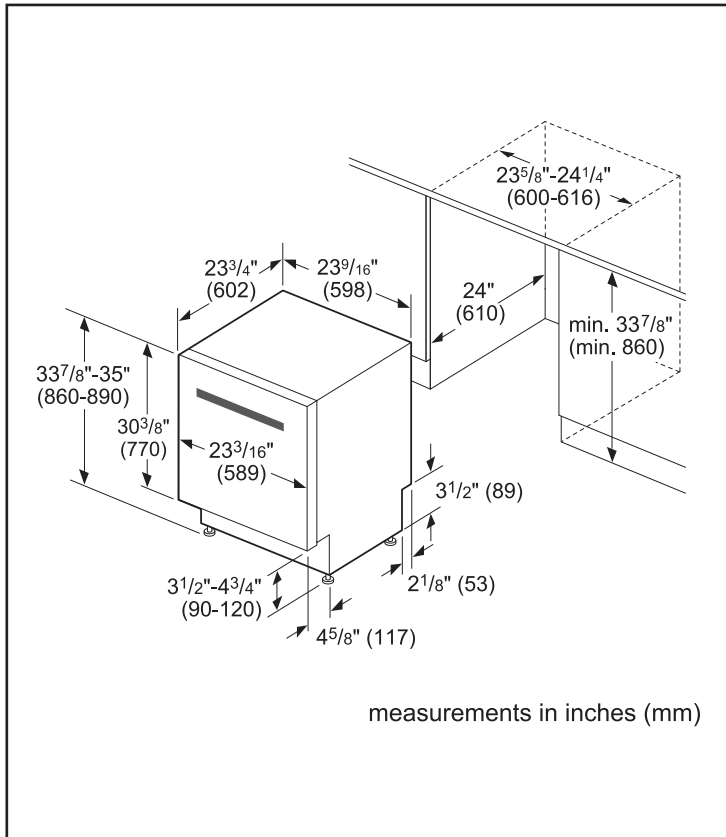

24" Recessed Handle Dishwasher

800 Series – White SHEM78Z52N

Installation Details

Accessories: To purchase Bosch accessories, cleaners & parts please visit www.bosch-home.com/us/store or call 1-800-944-2904 (Mon to Fri 5 am to 6 pm PST, Sat 6 am to 3 pm PST).

Notes: All height, width and depth dimensions are shown in inches. BSH reserves the absolute and unrestricted right to change product materials and specifications, at any time, without notice. Consult the product's installation instructions for final dimensional data and other details prior to making cutout.

Warranties: Please see Use & Care manual or Bosch website for statement of limited warranty.

For more information on our entire line of products, go to www.bosch-home.com/us or call 1-800-944-2904

© BSH Home Appliances Corporation. All rights reserved. Bosch is a registered trademark of Robert Bosch GmbH.