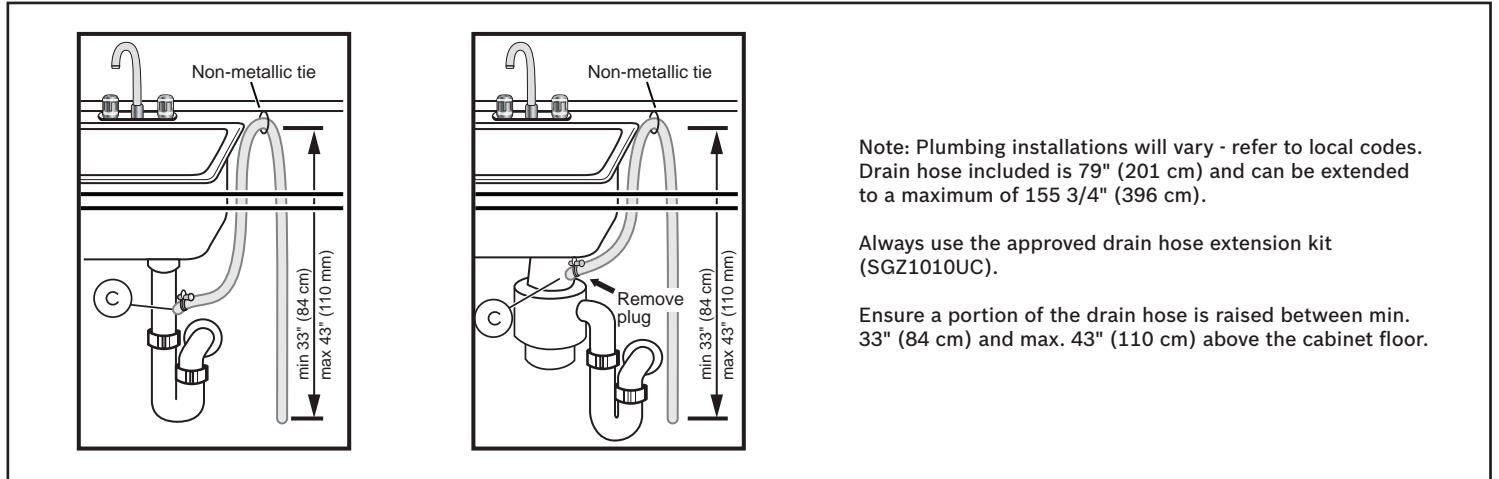

Notes: All height, width and depth dimensions are shown in inches. BSH reserves the absolute and unrestricted right to change product materials and specifications, at any time, without notice. Consult the product's installation instructions for final dimensional data and other details prior to making cutout.

24" Recessed Handle Dishwasher

800 Series – White SHEM78Z52N

BOSCH

Invented for life

Installation Details

Accessories: To purchase Bosch accessories, cleaners & parts please visit www.bosch-home.com/us/store or call 1-800-944-2904 (Mon to Fri 5 am to 6 pm PST, Sat 6 am to 3 pm PST).