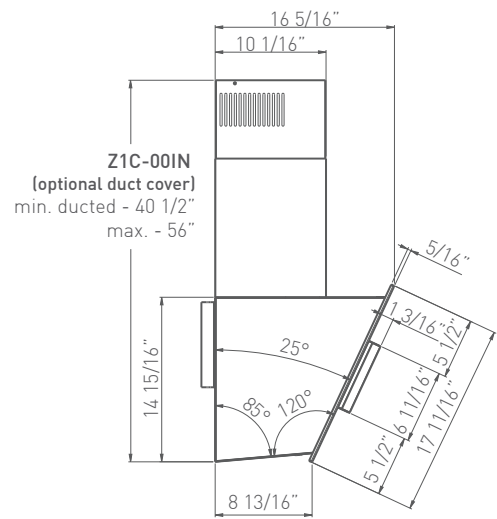

#### HOOD HEIGHT CALCULATOR - With Duct Cover

CEILING HEIGHT	8'	8.5'	9'	9.5'	10'	10.5'	11'	12'
MOUNTING HEIGHT†	NA	22" - 25.5"	22" - 31.5"	22" - 32"	28" - 32"	NA	NA	NA

\*Blower sold separately.

\*\*CleanAir turns your hood on once every four hours for 10 minutes on speed one.

\*\*\*10" round duct connects to external and in-line blower. Must transition from 10" to 8" before duct passes through ceiling. A 10" to 8" adapter is included with external and in-line blowers.

\*\*\*\*AC power listed above is for hood with lights only. For blower specifications please refer to the blower spec sheet.

†Mounting height refers to distance between top of a 36" tall cooking surface and bottom of hood.

Shown with Optional Duct Cover

Shown without Optional Duct Cover

Wireless Remote Control

Front

Side

Back