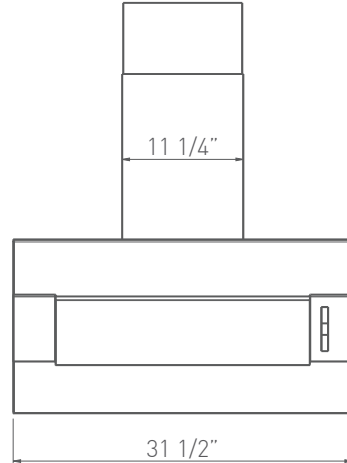

\*\*\*10" round duct connects to external and in-line blower. Must transition from 10" to 8" before duct passes through ceiling. A 10" to 8" adapter is included with external and in-line blowers.

\*\*\*\*AC power listed above is for hood with lights only. For blower specifications please refer to the blower spec sheet.

†Mounting height refers to distance between top of a 36" tall cooking surface and bottom of hood.

Shown with Optional Duct Cover

Shown without Optional Duct Cover

Wireless Remote Control

Front

Side

Back