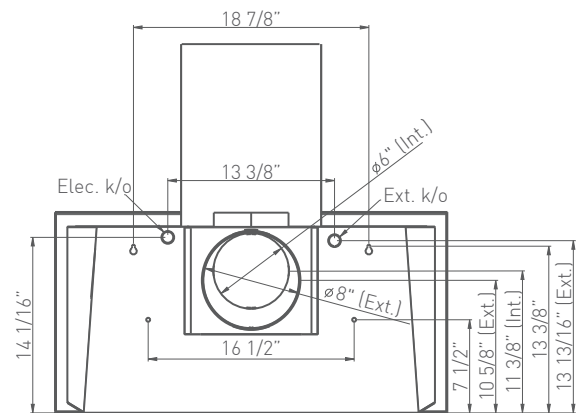

\*\*\*10" round duct connects to external and in-line blower. Must transition from 10" to 8" before duct passes through ceiling. A 10" to 8" adapter is included with external and in-line blowers.

\*\*\*\*AC power listed above is for hood with lights only. For blower specifications please refer to the blower spec sheet.

†Mounting height refers to distance between top of a 36" tall cooking surface and bottom of hood.

Shown with Optional Duct Cover

Shown without Optional Duct Cover

Wireless Remote Control

Front

Side

Back