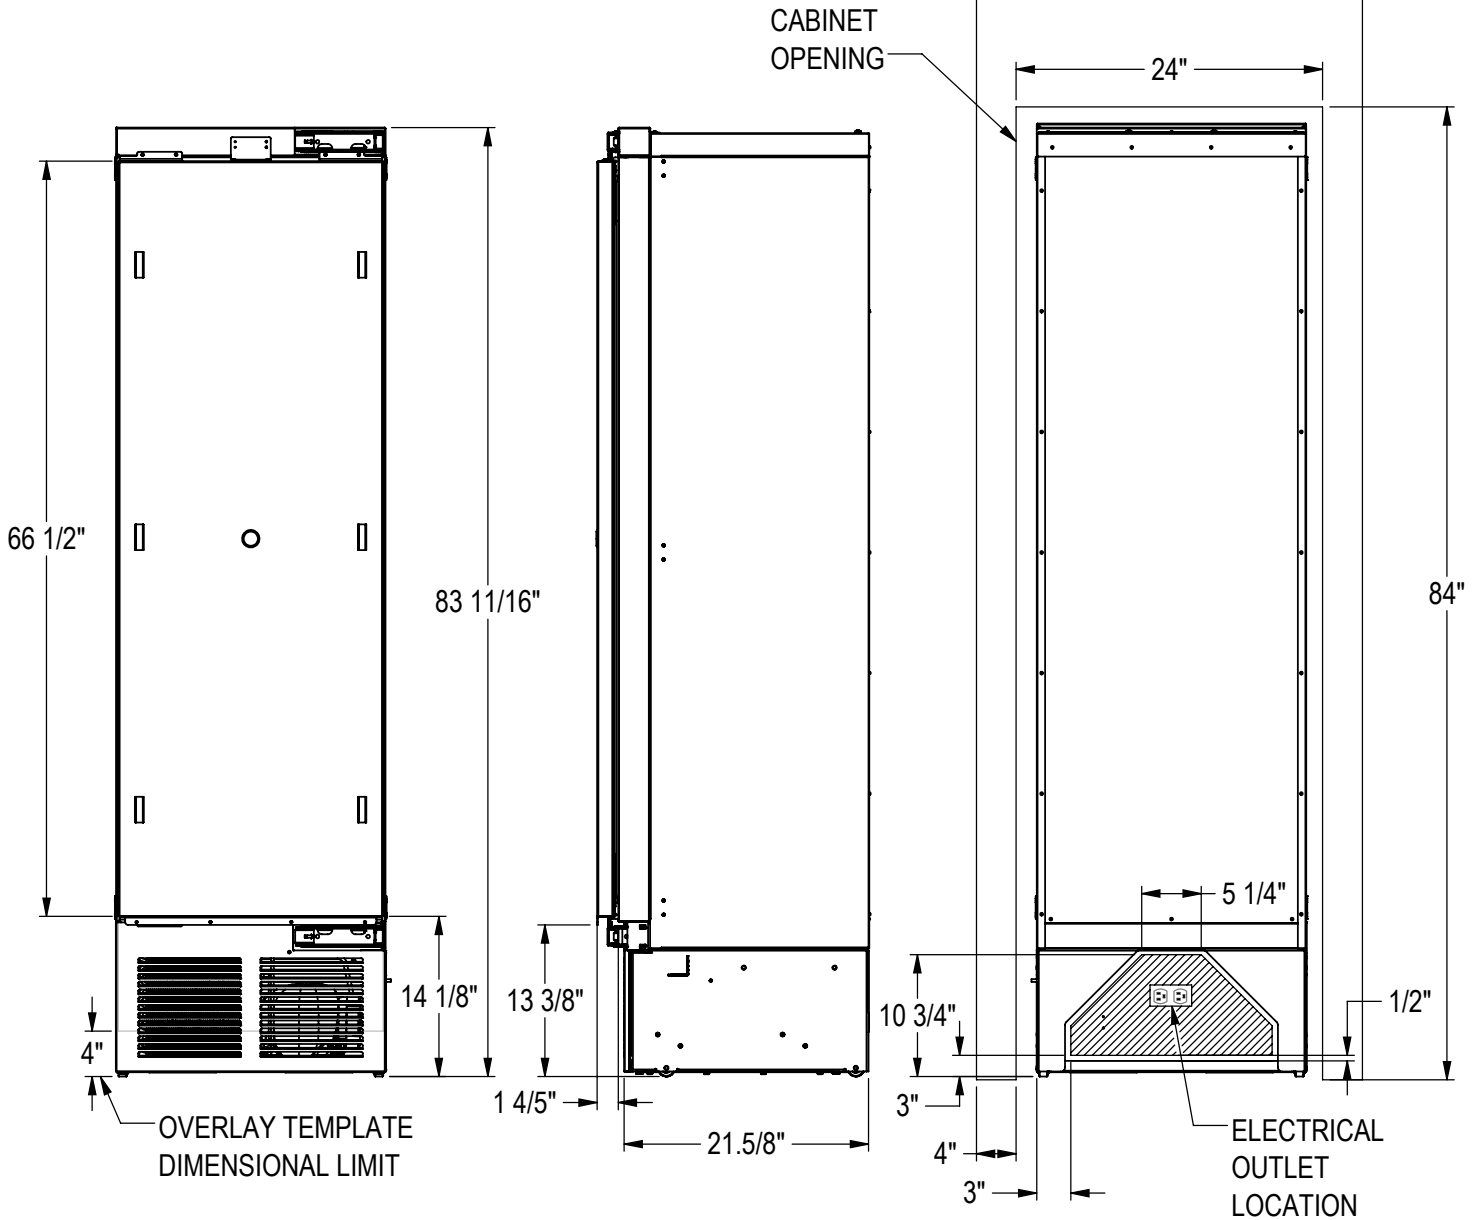

PRODUCT SPECIFICATIONS

Appliance Dimensions	Exterior Width	23-3/4"
	Exterior Depth	24"*
	Exterior Height	83-11/16"
Required Cutout Dimensions	Cutout Width	24"
	Cutout Depth	25"
	Cutout Height	84"
Depth with Door Open	50"	
Product Weight	534 lbs	
Capacity	12.6 cu. ft.	
Electrical Requirements	Electrical Supply	115V, 60 Hz., 1 Phase, 2.3 amps
	Electrical Service	15 amp dedicated circuit
	Power Cord/ Receptacle	NEMA 5-15 plug, 5' /3 prong grounding-type
Max Bottle Capacity	Single-Zone	94 (750 ml.)

*Less panel. With typical 3/4" overlay panel installed, depth becomes 24-3/4"

TEMPERATURE RANGES

Red Wine Mode	Factory Set to 60° (Range 40°-68°F)
White Wine Mode	Factory Set to 50° (Range 40°-68°F)
Cellar Mode	Factory Set to 55° (Range 40°-68°F)

AVAILABLE MODELS

CR24W-1-2L	Single-zone wine, solid overlay ready, hinged left
CR24W-1-2R	Single-zone wine, solid overlay ready, hinged right
CR24W-1-4L	Single-zone wine, glass overlay ready, hinged left
CR24W-1-4R	Single-zone wine, glass overlay ready, hinged right