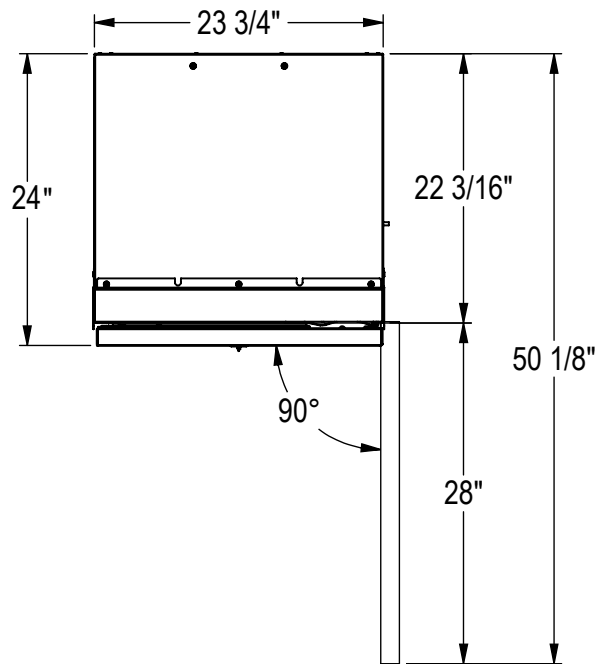

QUICK FEATURES

- Ready to accept custom or stainless steel panel
- Industry exclusive single temperature zone model for maximum capacity
- Smart humidity control maintains consistent humidity levels within the cabinet automatically.
- Touch-screen control streamlines the user experience. Enjoy access to smart settings for red, white and cellar temperatures, or customize to your preference in 1° increments. Access settings for lighting, Sabbath mode and more with a single touch.
- Triple-pane, UV-resistant glass provides protection from light
- Brightly illuminated by white and blue roll-on theatre lighting
- Convertible display shelf showcases 6 prized wine bottles with additional storage for 4 dessert (half sizes) wine bottles when angled up. Easily lays flat to store 11 bottles without additional parts and pieces.

PRODUCT SPECIFICATIONS

Appliance Dimensions	Exterior Width	23-3/4"
	Exterior Depth	24"*
	Exterior Height	83-11/16"
Required Cutout Dimensions	Cutout Width	24"
	Cutout Depth	25"
	Cutout Height	84"
Depth with Door Open	50"	
Product Weight	534 lbs	
Capacity	12.6 cu. ft.	
Electrical Requirements	Electrical Supply	115V, 60 Hz., 1 Phase, 2.3 amps
	Electrical Service	15 amp dedicated circuit
	Power Cord/ Receptacle	NEMA 5-15 plug, 5' /3 prong grounding-type
Max Bottle Capacity	Single-Zone	94 (750 ml.)

*Less panel. With typical 3/4" overlay panel installed, depth becomes 24-3/4"

TEMPERATURE RANGES

Red Wine Mode	Factory Set to 60° (Range 40°-68°F)
White Wine Mode	Factory Set to 50° (Range 40°-68°F)
Cellar Mode	Factory Set to 55° (Range 40°-68°F)