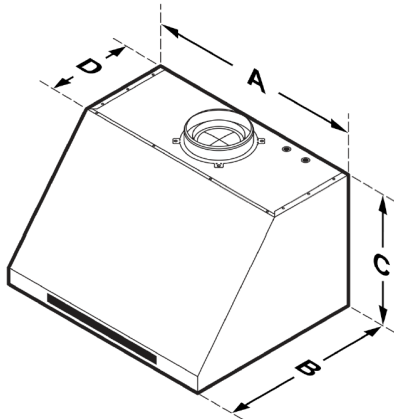

DHD36987W
36-INCH WALL HOOD
 MODERNIST COLLECTION

AVAILABLE MODELS

- DHD36M987WS - 36" Wall Hood, Stainless Steel
- DHD36M987WM - 36" Wall Hood, Graphite Stainless Steel

FEATURES & BENEFITS

- Seamless canopy design enhances kitchen by minimizing unfinished edges.
- Elegant control panel for easy control of lights, fan speed and timer.
- Four speed fan provides great performance while minimizing noise.
- Auto Connect turns on fan when cooktop is started.
- Auto ON turns hood on automatically if high temperatures are sensed.
- LED lighting provides energy efficiency and a bright cooking area.
- Dishwasher friendly baffles for easy clean-up.

CONTROL FEATURES	
Fan Speeds	4 (3 Step + Booster)
Control Type	Touch
Auto Sensing	Yes (Heat Sensor)
Location	Front - Center
Wi-Fi Auto Connect Button	Yes
Bluetooth Connect Button	Yes
ADDITIONAL FEATURES	
Filter Type	Baffle
Removable Filter	Yes
Lighting	LED + 4 Intensities
PERFORMANCE	
CFM	600
CONNECTIVITY FEATURES	
Monitoring	Yes
Fan Speed	Yes
Lighting On/Off	Yes
Power Control	Yes
TECHNICAL DETAILS	
Circuit Breaker (A)	15
Volts (V)	120
Frequency (Hz)	60
Energy Source	Electric
DIMENSIONS & WEIGHT	
Appliance Dimensions (H x W x D) (in.)	18" x 35 7/8" x 24"
Upper Cabinet Cutout (W) (in.)	36"
Weight	57 lbs (26kg)
WARRANTY	
Limited, Parts and Labor	1 Year

DHD36987W
36-INCH WALL HOOD
 MODERNIST COLLECTION

APPLIANCE DIMENSIONS

	A	B	C	D
36"	35 7/8" (91.1cm)	24" (61cm)	18" (45.7cm)	11 7/8" (30.2cm)

TOP ELECTRICAL ACCESS DIMENSIONS

	A	B	C
36"	1 1/2" (3.81cm)	4 1/2" (11.43cm)	3" (7.62cm)

REAR ELECTRICAL ACCESS DIMENSIONS

	A	B	C
36"	1" (2.54cm)	4 1/2" (11.43cm)	3" (7.62cm)

CABINET LAYOUT DIMENSIONS

MINIMUM WIDTH OF "E"

	E
36"	36" (91.5cm)