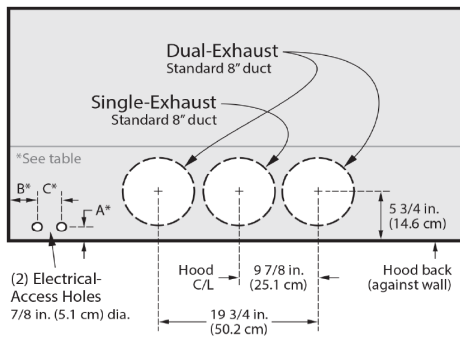

CONTROL FEATURES	
Fan Speeds	4 (3 Step + Booster)
Control Type	Touch
Auto Sensing	Yes (Heat Sensor)
Location	Front - Center
Wi-Fi Auto Connect Button	Yes
Bluetooth Connect Button	Yes
ADDITIONAL FEATURES	
Filter Type	Baffle
Removable Filter	Yes
Lighting	LED + 4 Intensities
PERFORMANCE	
CFM	600
CONNECTIVITY FEATURES	
Monitoring	Yes
Fan Speed	Yes
Lighting On/Off	Yes
Power Control	Yes
TECHNICAL DETAILS	
Circuit Breaker (A)	15
Volts (V)	120
Frequency (Hz)	60
Energy Source	Electric
DIMENSIONS & WEIGHT	
Appliance Dimensions (H x W x D) (in.)	18" x 35 7/8" x 24"
Upper Cabinet Cutout (W) (in.)	36"
Weight	57 lbs (26kg)
WARRANTY	
Limited, Parts and Labor	1 Year

DHD36987W
36-INCH WALL HOOD
 MODERNIST COLLECTION

APPLIANCE DIMENSIONS

	A	B	C	D
36"	35 7/8" (91.1cm)	24" (61cm)	18" (45.7cm)	11 7/8" (30.2cm)

TOP ELECTRICAL ACCESS DIMENSIONS

	A	B	C
36"	1 1/2" (3.81cm)	4 1/2" (11.43cm)	3" (7.62cm)

REAR ELECTRICAL ACCESS DIMENSIONS

	A	B	C
36"	1" (2.54cm)	4 1/2" (11.43cm)	3" (7.62cm)

CABINET LAYOUT DIMENSIONS

MINIMUM WIDTH OF "E"

	E
36"	36" (91.5cm)