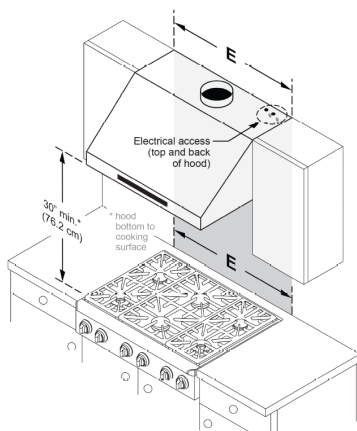

CONTROL FEATURES	
Fan Speeds	4 (3 Step + Booster)
Control Type	Touch
Auto Sensing	Yes (Heat Sensor)
Location	Front - Center
Wi-Fi Auto Connect Button	Yes
Bluetooth Connect Button	Yes
ADDITIONAL FEATURES	
Filter Type	Baffle
Removable Filter	Yes
Lighting	LED + 4 Intensities
PERFORMANCE	
CFM	600
CONNECTIVITY FEATURES	
Monitoring	Yes
Fan Speed	Yes
Lighting On/Off	Yes
Power Control	Yes
TECHNICAL DETAILS	
Circuit Breaker (A)	15
Volts (V)	120
Frequency (Hz)	60
Energy Source	Electric
DIMENSIONS & WEIGHT	
Appliance Dimensions (H x W x D) (in.)	18" x 35 7/8" x 24"
Upper Cabinet Cutout (W) (in.)	36"
Weight	57 lbs (26kg)
WARRANTY	
Limited, Parts and Labor	1 Year

DHD36987W
36-INCH WALL HOOD
 MODERNIST COLLECTION

APPLIANCE DIMENSIONS

	A	B	C	D
36"	35 7/8" (91.1cm)	24" (61cm)	18" (45.7cm)	11 7/8" (30.2cm)

TOP ELECTRICAL ACCESS DIMENSIONS

	A	B	C
36"	1 1/2" (3.81cm)	4 1/2" (11.43cm)	3" (7.62cm)

REAR ELECTRICAL ACCESS DIMENSIONS

	A	B	C
36"	1" (2.54cm)	4 1/2" (11.43cm)	3" (7.62cm)

CABINET LAYOUT DIMENSIONS

MINIMUM WIDTH OF "E"

	E
36"	36" (91.5cm)