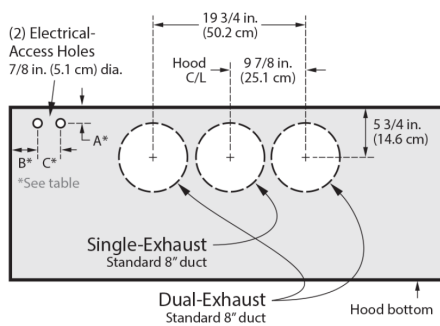

CONTROL FEATURES	
Fan Speeds	4 (3 Step + Booster)
Control Type	Touch
Auto Sensing	Yes (Heat Sensor)
Location	Front - Center
Wi-Fi Auto Connect Button	Yes
Bluetooth Connect Button	Yes
ADDITIONAL FEATURES	
Filter Type	Baffle
Removable Filter	Yes
Lighting	LED + 4 Intensities
PERFORMANCE	
CFM	600
CONNECTIVITY FEATURES	
Monitoring	Yes
Fan Speed	Yes
Lighting On/Off	Yes
Power Control	Yes
TECHNICAL DETAILS	
Circuit Breaker (A)	15
Volts (V)	120
Frequency (Hz)	60
Energy Source	Electric
DIMENSIONS & WEIGHT	
Appliance Dimensions (H x W x D) (in.)	18" x 35 7/8" x 24"
Upper Cabinet Cutout (W) (in.)	36"
Weight	57 lbs (26kg)
WARRANTY	
Limited, Parts and Labor	1 Year

DHD36987W
36-INCH WALL HOOD
 MODERNIST COLLECTION

APPLIANCE DIMENSIONS

	A	B	C	D
36"	35 7/8" (91.1cm)	24" (61cm)	18" (45.7cm)	11 7/8" (30.2cm)

TOP ELECTRICAL ACCESS DIMENSIONS

	A	B	C
36"	1 1/2" (3.81cm)	4 1/2" (11.43cm)	3" (7.62cm)

REAR ELECTRICAL ACCESS DIMENSIONS

	A	B	C
36"	1" (2.54cm)	4 1/2" (11.43cm)	3" (7.62cm)

CABINET LAYOUT DIMENSIONS

MINIMUM WIDTH OF "E"

	E
36"	36" (91.5cm)