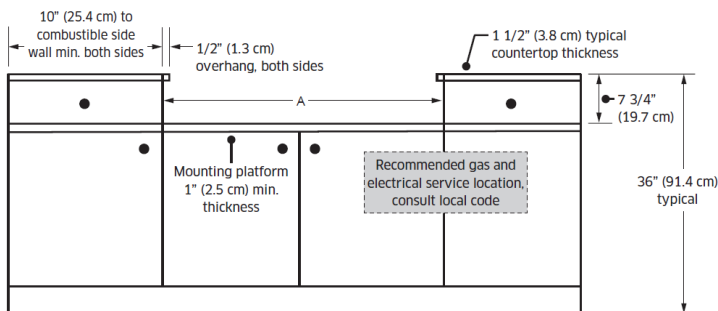

**DTT48M976**  
**48-INCH GAS RANGETOP**  
 MODERNIST COLLECTION

**APPLIANCE DIMENSIONS**

Installed Rangetop - Side View

**CABINET/COUNTERTOP DIMENSIONS**

Product tolerances: ±1/16" (±1.6mm) -0 unless otherwise noted.

	48"
A - Cutout Width	48" (121.9cm)

Cabinet/Countertop Dimensions - Front View

**DTT48M976**  
**48-INCH GAS RANGETOP**  
 MODERNIST COLLECTION

**CABINET/COUNTERTOP CUTOUT DIMENSIONS**

48"	
A - Cutout Width	48" (121.9cm)
B - Hole Offset	20 13/16" (52.9cm)

**CLEARANCE DIMENSIONS**

48"	
A	48" (121.9cm)
B	48" (121.9cm)* 54" (137.2cm)**

48"	
<b>NOTE:</b> All vertical clearances must be maintained for a minimum of 18" (457mm) above the cooking surface.	