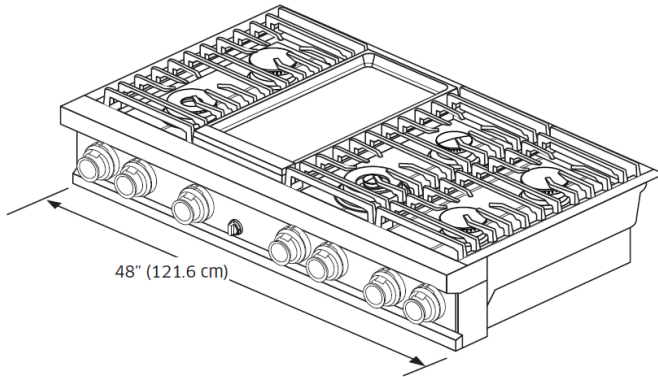

**ACCESSORIES (INCLUDED)**

- Wok Ring
- Brass Burner Caps
- Black Burner Caps

BURNER PERFORMANCE	
Total Number of Cooktop Burners	6 (Brass)
Left Front (BTU)	18,000 Dual (Simmer)
Left Rear (BTU)	16,000 Stack Dual (Simmer)
Center Front (BTU)	22,000 Dual (Simmer)
Center Rear (BTU)	9,000 Stack Dual (Simmer)
Right Front (BTU)	16,000 Stack Dual (Simmer)
Right Rear (BTU)	16,000 Stack Dual (Simmer)
Sealed Burners	Yes
GRIDDLE PERFORMANCE	
Electric	1,400W
CONTROL FEATURES	
LED Knob Backlighting	Yes
LED Ambient Lighting	Yes
LED Control Button	Yes
Wi Fi Connect LED	Yes
Wi Fi Connect Button	Yes
Bluetooth Connect LED	Yes
Bluetooth Connect Button	Yes
ADDITIONAL FEATURES	
Re-Ignition	Yes
Oil Pan	Yes
INSTALLATION	
Gas Type	Natural Gas/Liquid Propane
High Altitude Available	Yes
Power Cord	Yes
TECHNICAL DETAILS	
Circuit Breaker (A)	15
Volts (V)	120
Frequency (Hz)	60
Energy Source	Gas and Electric
DIMENSIONS & WEIGHT	
Appliance Dimensions (H x W x D) (in.)	8" x 48" x 24"
Required Cutout Size (W x H) (in.)	7 3/4" x 48" x 24"
WARRANTY	
Limited, Parts and Labor	1 Year

**DTT48M976**  
**48-INCH GAS RANGETOP**  
 MODERNIST COLLECTION

**APPLIANCE DIMENSIONS**

Installed Rangetop - Side View

**CABINET/COUNTERTOP DIMENSIONS**

Product tolerances: ±1/16" (±1.6mm) -0 unless otherwise noted.

	48"
A - Cutout Width	48" (121.9cm)

Cabinet/Countertop Dimensions - Front View

**DTT48M976**  
**48-INCH GAS RANGETOP**  
 MODERNIST COLLECTION

**CABINET/COUNTERTOP CUTOUT DIMENSIONS**

48"	
A - Cutout Width	48" (121.9cm)
B - Hole Offset	20 13/16" (52.9cm)

**CLEARANCE DIMENSIONS**

48"	
A	48" (121.9cm)
B	48" (121.9cm)* 54" (137.2cm)**

48"	
<b>NOTE:</b> All vertical clearances must be maintained for a minimum of 18" (457mm) above the cooking surface.	