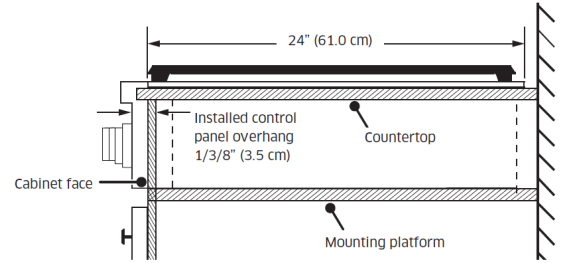

**ACCESSORIES (INCLUDED)**

- Wok Ring
- Brass Burner Caps
- Black Burner Caps

BURNER PERFORMANCE	
Total Number of Cooktop Burners	6 (Brass)
Left Front (BTU)	18,000 Dual (Simmer)
Left Rear (BTU)	16,000 Stack Dual (Simmer)
Center Front (BTU)	22,000 Dual (Simmer)
Center Rear (BTU)	9,000 Stack Dual (Simmer)
Right Front (BTU)	16,000 Stack Dual (Simmer)
Right Rear (BTU)	16,000 Stack Dual (Simmer)
Sealed Burners	Yes
GRIDDLE PERFORMANCE	
Electric	1,400W
CONTROL FEATURES	
LED Knob Backlighting	Yes
LED Ambient Lighting	Yes
LED Control Button	Yes
Wi Fi Connect LED	Yes
Wi Fi Connect Button	Yes
Bluetooth Connect LED	Yes
Bluetooth Connect Button	Yes
ADDITIONAL FEATURES	
Re-Ignition	Yes
Oil Pan	Yes
INSTALLATION	
Gas Type	Natural Gas/Liquid Propane
High Altitude Available	Yes
Power Cord	Yes
TECHNICAL DETAILS	
Circuit Breaker (A)	15
Volts (V)	120
Frequency (Hz)	60
Energy Source	Gas and Electric
DIMENSIONS & WEIGHT	
Appliance Dimensions (H x W x D) (in.)	8" x 48" x 24"
Required Cutout Size (W x H) (in.)	7 3/4" x 48" x 24"
WARRANTY	
Limited, Parts and Labor	1 Year

**DTT48M976**  
**48-INCH GAS RANGETOP**  
 MODERNIST COLLECTION

**APPLIANCE DIMENSIONS**

Installed Rangetop - Side View

**CABINET/COUNTERTOP DIMENSIONS**

Product tolerances: ±1/16" (±1.6mm) -0 unless otherwise noted.

	48"
A - Cutout Width	48" (121.9cm)

Cabinet/Countertop Dimensions - Front View

**DTT48M976**  
**48-INCH GAS RANGETOP**  
 MODERNIST COLLECTION

**CABINET/COUNTERTOP CUTOUT DIMENSIONS**

48"	
A - Cutout Width	48" (121.9cm)
B - Hole Offset	20 13/16" (52.9cm)

**CLEARANCE DIMENSIONS**

48"	
A	48" (121.9cm)
B	48" (121.9cm)* 54" (137.2cm)**

48"	
<b>NOTE:</b> All vertical clearances must be maintained for a minimum of 18" (457mm) above the cooking surface.	