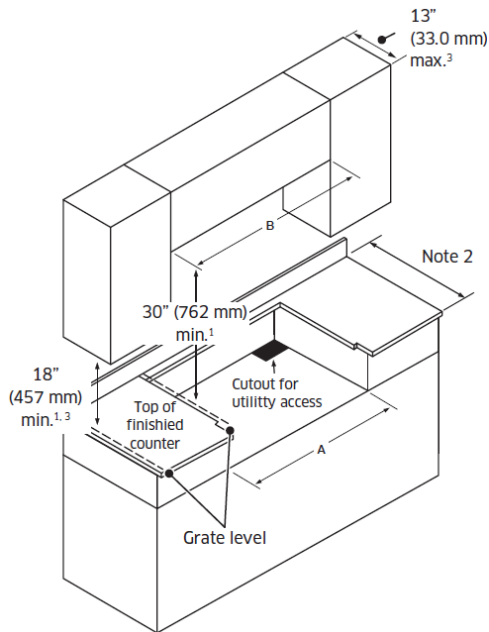

**DTT48M976**  
**48-INCH GAS RANGETOP**  
 MODERNIST COLLECTION

**APPLIANCE DIMENSIONS**

Installed Rangetop - Side View

**CABINET/COUNTERTOP DIMENSIONS**

Product tolerances: ±1/16" (±1.6mm) -0 unless otherwise noted.

	48"
A - Cutout Width	48" (121.9cm)

Cabinet/Countertop Dimensions - Front View

**DTT48M976**  
**48-INCH GAS RANGETOP**  
 MODERNIST COLLECTION

**CABINET/COUNTERTOP CUTOUT DIMENSIONS**

48"	
A - Cutout Width	48" (121.9cm)
B - Hole Offset	20 13/16" (52.9cm)

**CLEARANCE DIMENSIONS**

48"	
A	48" (121.9cm)
B	48" (121.9cm)* 54" (137.2cm)**

48"	
<b>NOTE:</b> All vertical clearances must be maintained for a minimum of 18" (457mm) above the cooking surface.	