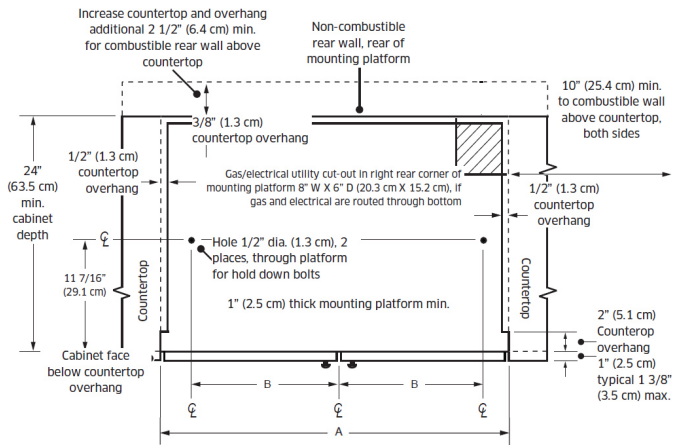

**DTT48M976**  
**48-INCH GAS RANGETOP**  
 MODERNIST COLLECTION

**APPLIANCE DIMENSIONS**

Installed Rangetop - Side View

**CABINET/COUNTERTOP DIMENSIONS**

Product tolerances: ±1/16" (±1.6mm) -0 unless otherwise noted.

	48"
A - Cutout Width	48" (121.9cm)

Cabinet/Countertop Dimensions - Front View

**DTT48M976**  
**48-INCH GAS RANGETOP**  
 MODERNIST COLLECTION

**CABINET/COUNTERTOP CUTOUT DIMENSIONS**

48"	
A - Cutout Width	48" (121.9cm)
B - Hole Offset	20 13/16" (52.9cm)

**CLEARANCE DIMENSIONS**

48"	
A	48" (121.9cm)
B	48" (121.9cm)* 54" (137.2cm)**

48"	
<b>NOTE:</b> All vertical clearances must be maintained for a minimum of 18" (457mm) above the cooking surface.	