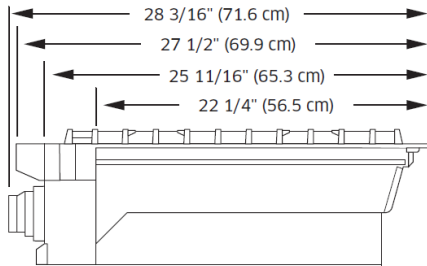

**ACCESSORIES (INCLUDED)**

- Wok Ring
- Brass Burner Caps
- Black Burner Caps

BURNER PERFORMANCE	
Total Number of Cooktop Burners	6 (Brass)
Left Front (BTU)	18,000 Dual (Simmer)
Left Rear (BTU)	16,000 Stack Dual (Simmer)
Center Front (BTU)	22,000 Dual (Simmer)
Center Rear (BTU)	9,000 Stack Dual (Simmer)
Right Front (BTU)	16,000 Stack Dual (Simmer)
Right Rear (BTU)	16,000 Stack Dual (Simmer)
Sealed Burners	Yes
GRIDDLE PERFORMANCE	
Electric	1,400W
CONTROL FEATURES	
LED Knob Backlighting	Yes
LED Ambient Lighting	Yes
LED Control Button	Yes
Wi Fi Connect LED	Yes
Wi Fi Connect Button	Yes
Bluetooth Connect LED	Yes
Bluetooth Connect Button	Yes
ADDITIONAL FEATURES	
Re-Ignition	Yes
Oil Pan	Yes
INSTALLATION	
Gas Type	Natural Gas/Liquid Propane
High Altitude Available	Yes
Power Cord	Yes
TECHNICAL DETAILS	
Circuit Breaker (A)	15
Volts (V)	120
Frequency (Hz)	60
Energy Source	Gas and Electric
DIMENSIONS & WEIGHT	
Appliance Dimensions (H x W x D) (in.)	8" x 48" x 24"
Required Cutout Size (W x H) (in.)	7 3/4" x 48" x 24"
WARRANTY	
Limited, Parts and Labor	1 Year

**DTT48M976**  
**48-INCH GAS RANGETOP**  
 MODERNIST COLLECTION

**APPLIANCE DIMENSIONS**

Installed Rangetop - Side View

**CABINET/COUNTERTOP DIMENSIONS**

Product tolerances: ±1/16" (±1.6mm) -0 unless otherwise noted.

	48"
A - Cutout Width	48" (121.9cm)

Cabinet/Countertop Dimensions - Front View

**DTT48M976**  
**48-INCH GAS RANGETOP**  
 MODERNIST COLLECTION

**CABINET/COUNTERTOP CUTOUT DIMENSIONS**

48"	
A - Cutout Width	48" (121.9cm)
B - Hole Offset	20 13/16" (52.9cm)

**CLEARANCE DIMENSIONS**

48"	
A	48" (121.9cm)
B	48" (121.9cm)* 54" (137.2cm)**

48"	
<b>NOTE:</b> All vertical clearances must be maintained for a minimum of 18" (457mm) above the cooking surface.	