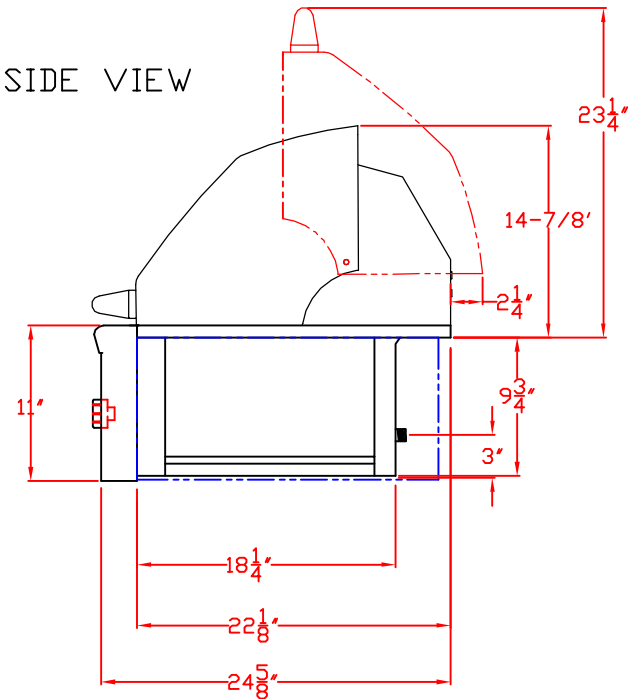

SEDONA BY LYNX
L500 GRILL
W/ DIMENSIONS

ISLAND CUTOUT IN BLUE

TOP VIEW

FRONT VIEW

RIGHT SIDE VIEW

SEDONA BY LYNX
L500 GRILL
ISLAND CUTOUT

TOP VIEW

FRONT VIEW

RIGHT SIDE VIEW