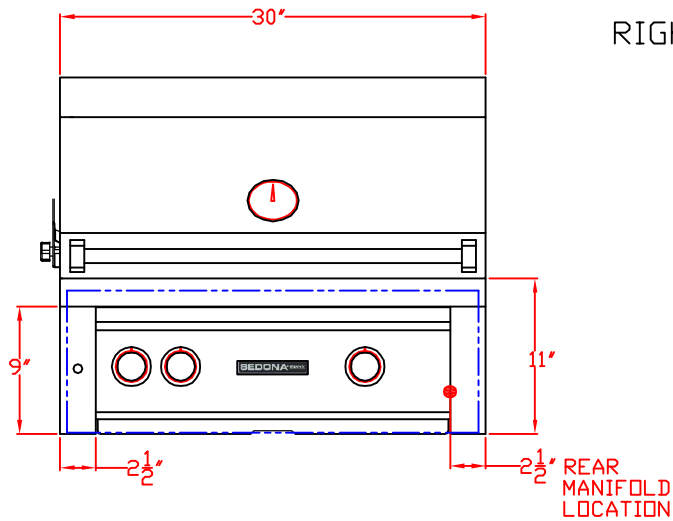

SEDONA BY LYNX
L500 GRILL
W/ DIMENSIONS

ISLAND CUTOUT IN BLUE

TOP VIEW

FRONT VIEW

RIGHT SIDE VIEW

SEDONA BY LYNX
L500 GRILL
ISLAND CUTOUT

TOP VIEW

FRONT VIEW

RIGHT SIDE VIEW