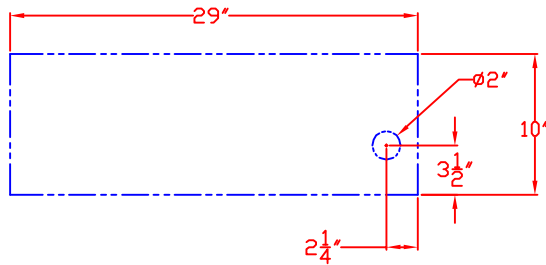

SEDONA BY LYNX
L500 GRILL
W/ DIMENSIONS

ISLAND CUTOUT IN BLUE

TOP VIEW

FRONT VIEW

RIGHT SIDE VIEW

SEDONA BY LYNX
L500 GRILL
ISLAND CUTOUT

TOP VIEW

FRONT VIEW

RIGHT SIDE VIEW