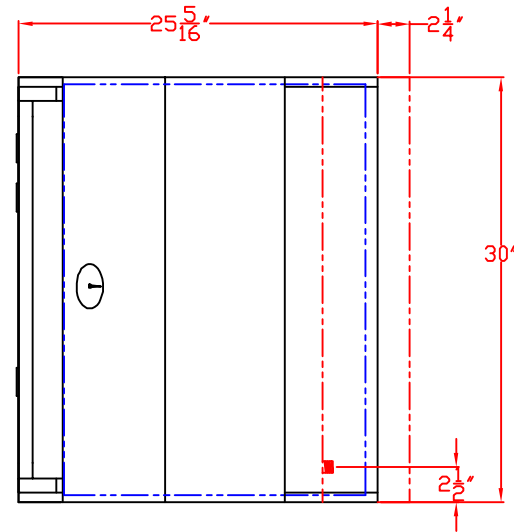

SEDONA BY LYNX
L500 GRILL
W/ DIMENSIONS

ISLAND CUTOUT IN BLUE

TOP VIEW

FRONT VIEW

RIGHT SIDE VIEW

SEDONA BY LYNX
L500 GRILL
ISLAND CUTOUT

TOP VIEW

FRONT VIEW

RIGHT SIDE VIEW