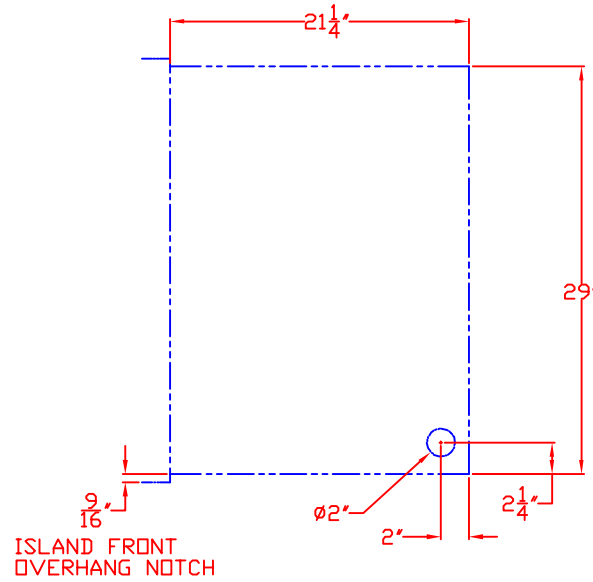

SEDONA BY LYNX
L500 GRILL
W/ DIMENSIONS

ISLAND CUTOUT IN BLUE

TOP VIEW

FRONT VIEW

RIGHT SIDE VIEW

SEDONA BY LYNX
L500 GRILL
ISLAND CUTOUT

TOP VIEW

FRONT VIEW

RIGHT SIDE VIEW