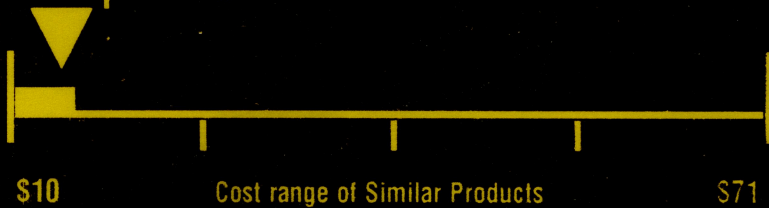

U.S. Government

Federal law prohibits removal of this label before consumer purchase.

ENERGYGUIDE

Clothes Washer
Capacity Class: Standard

Maytag by Whirlpool Corp.
Model MHW8630H*

Capacity (tub volume): 5.0 cubic feet

Compare **ONLY** to other labels with yellow numbers.
Labels with yellow numbers are based on the same test procedures.

Estimated Yearly Energy Cost (when used with an electric water heater)

\$15

141 kWh