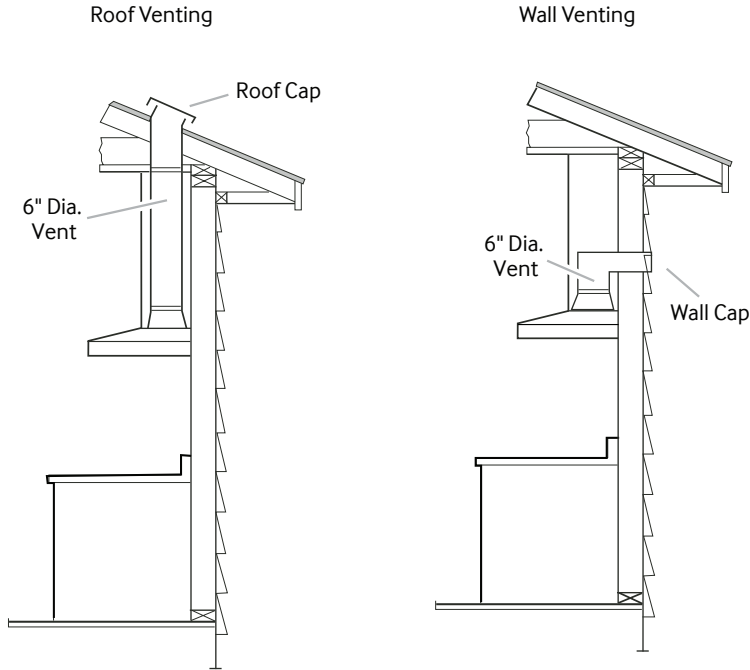

NK30K7000WS

30" Range Hood

Venting Methods

Total Power

220W

Power Source

120V / 60 Hz / 15A

Range Hood

- 30" Stainless Steel Chimney Hood
- Vent Fan: 600 CFM
- Front-Centered, Touch Control
- 4 Fan Speeds: 3 Step, 1 Booster
- 74 dBA Noise Level
- Hood Connectivity Control
- Bluetooth On/Off Control
- Mobile Monitoring: Fan Speed, Lighting On/Off, Power Control
- Removable Baffle Filter
- LED Lighting

Warranty

One (1) Year All Parts and Labor

Product Dimensions & Weight (WxHxD)

Outside (Max) Hood Dimensions:

30" x 25²⁵/₆₄" x 19¹¹/₁₆"

Weight: 44.1 lbs.

Shipping Dimensions & Weight (WxHxD)

Dimensions:

34¹/₄" x 26¹/₂" x 18¹/₁₆"

Weight: 56.7 lbs.