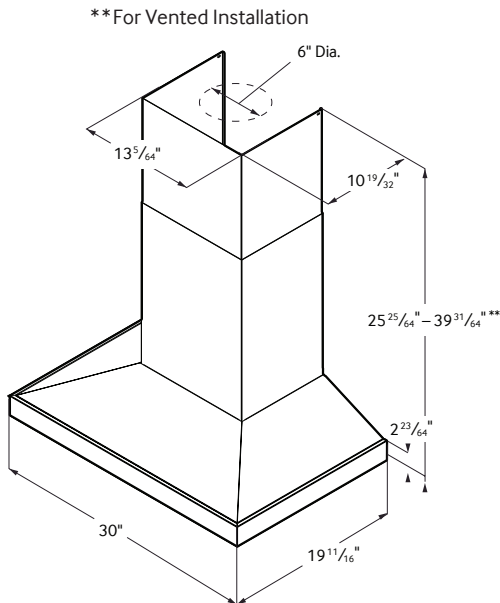

Warranty

One (1) Year All Parts and Labor

Product Dimensions & Weight (WxHxD)

Outside (Max) Hood Dimensions:

30" x 25²⁵/₆₄" x 19¹¹/₁₆"

Weight: 44.1 lbs.

Shipping Dimensions & Weight (WxHxD)

Dimensions:

34¹/₄" x 26¹/₂" x 18¹/₁₆"

Weight: 56.7 lbs.

Dimensions and Clearance

Color

Stainless Steel

Model

NK30K7000WS

UPC Code