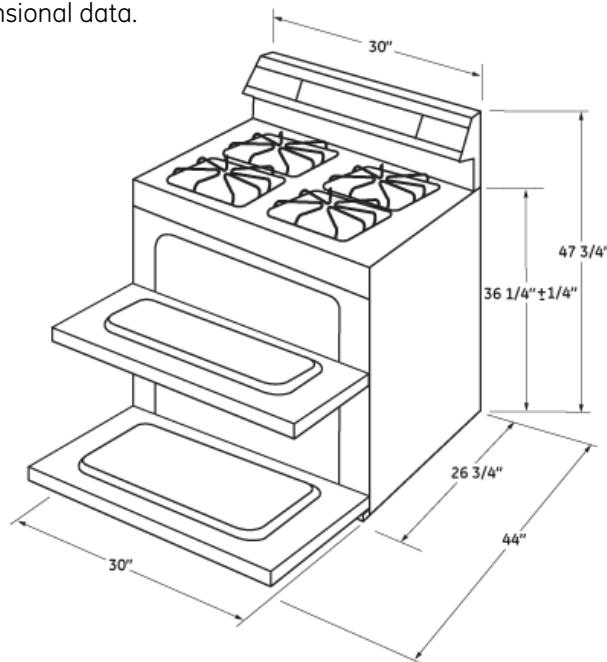

PGB995DET

GE Profile™ 30" Free-Standing Gas Double Oven with Convection Range

Dimensions and Installation Information (in inches)

Note: Dimension from the wall to the front of the closed door handle is 29-3/4". Depth to front edge of cooktop 25-1/4".

Electrical Rating: 120V, 60Hz, 15A

Installation Information: Before installing, consult installation instructions packed with product for current dimensional data.

CAUTION To prevent drafts from affecting burner operation, seal all openings in floor and wall.

For answers to your Monogram®, GE Profile™ or GE® appliance questions, visit our website at geappliances.com or call GE Answer Center® service, 800.626.2000.

imagination at work

All GE ranges are equipped with an Anti-Tip device. The installation of this device is an important, required step in the installation of the range.

Specification Revised 6/12

230546