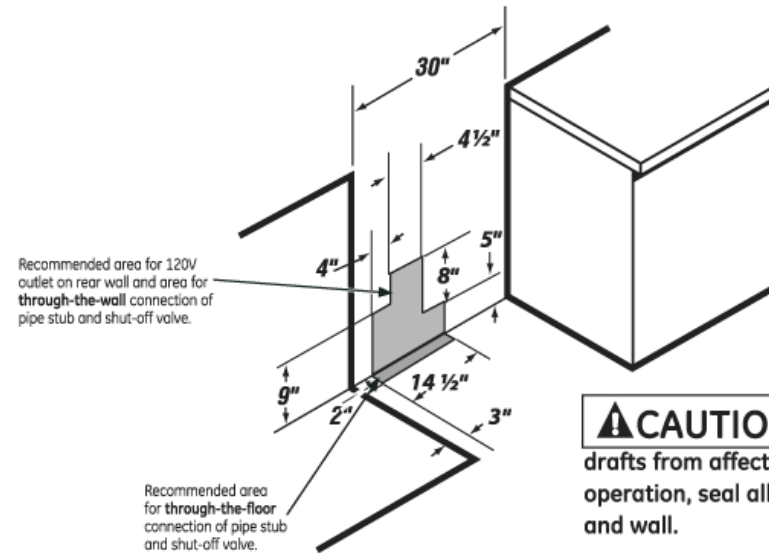

PGB995DET

GE Profile™ 30" Free-Standing Gas Double Oven with Convection Range

Dimensions and Installation Information (in inches)

Note: Dimension from the wall to the front of the closed door handle is 29-3/4". Depth to front edge of cooktop 25-1/4".

Electrical Rating: 120V, 60Hz, 15A

Installation Information: Before installing, consult installation instructions packed with product for current dimensional data.

CAUTION To prevent drafts from affecting burner operation, seal all openings in floor and wall.

Specification Revised 6/12

230546

PGB995DET

GE Profile™ 30" Free-Standing Gas Double Oven with Convection Range

Features and Benefits

- Double oven 6.7 cu. ft. total capacity - Large capacity is ideal for big meals
- Self-Clean Oven - Conveniently cleans the oven cavity without the need for scrubbing
- Gas Convection Oven - Circulates air throughout the oven cavity ensuring better baking and roasting results
- Reversible cast-iron griddle/grill - Provides the flexibility to sear meats on the grill and cook delicate meals on the griddle
- 17,000 BTU PowerBoil™ burner - Delivers intense heat for rapid boiling
- Model PGB995DETWW - White on white
- Model PGB995DETBB - Black on black