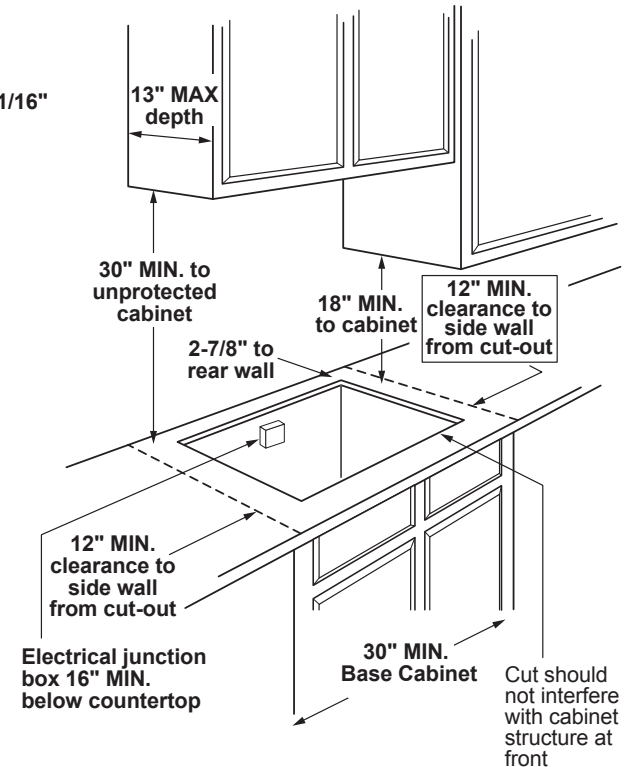

Dimension and installation information are shown in inches.
*Allow 5-3/4" depth at rear for electrical and gas connections

For answers to your Monogram, GE Café™ Series, GE Profile™ Series or GE Appliances product questions, visit our website at geappliances.com or call GE Answer Center® Service, 800.626.2000.