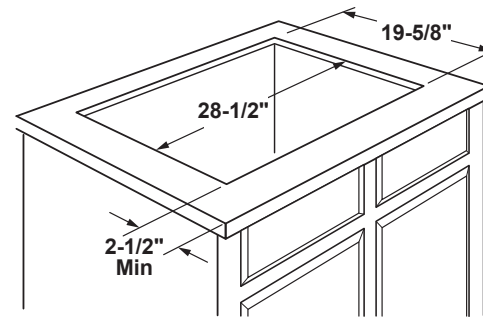

PGP9030SL

GE Profile™ Series 30" Built-In Gas Cooktop

DIMENSIONS AND INSTALLATION INFORMATION

AGA REQUIREMENT: All gas cooktop models require 7/16" free area below cooktop height to combustible material. Requires 18" minimum from countertop to adjacent overhead cabinets.

NOTE: If installing with a GE Profile™ Telescopic Downdraft System, consult both cooktop and downdraft installation instructions packed with product before installing. Cooktop gas/electric supply may need to be re-routed to install downdraft.

ELECTRICAL RATING: 120V, 60Hz, 5A

INSTALLATION WITH SINGLE WALL OVEN INFORMATION:

30" Gas Cooktops are approved for use over select GE 27" and 30" Wall Ovens and Warming Drawers. 30" and 36" Gas cooktops are approved for use over select 30" Wall Ovens and Warming Drawers. Refer to cooktop and wall oven/warming drawer installation instructions packed with product for current dimensional data.

INSTALLATION INFORMATION: Before installing, consult installation instructions, packed with product, for current dimensional data.

Gas Connection