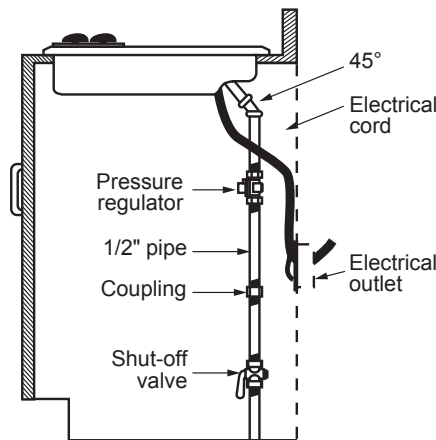

### INSTALLATION WITH SINGLE WALL OVEN INFORMATION:

30" Gas Cooktops are approved for use over select GE 27" and 30" Wall Ovens and Warming Drawers. 30" and 36" Gas cooktops are approved for use over select 30" Wall Ovens and Warming Drawers. Refer to cooktop and wall oven/warming drawer installation instructions packed with product for current dimensional data.

**INSTALLATION INFORMATION:** Before installing, consult installation instructions, packed with product, for current dimensional data.

Gas Connection

Dimension and installation information are shown in inches.  
\*Allow 5-3/4" depth at rear for electrical and gas connections