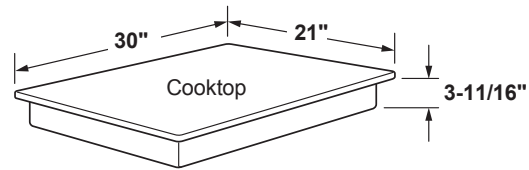

PGP9030SL

GE Profile™ Series 30" Built-In Gas Cooktop

DIMENSIONS AND INSTALLATION INFORMATION

AGA REQUIREMENT: All gas cooktop models require 7/16" free area below cooktop height to combustible material. Requires 18" minimum from countertop to adjacent overhead cabinets.

NOTE: If installing with a GE Profile™ Telescopic Downdraft System, consult both cooktop and downdraft installation instructions packed with product before installing. Cooktop gas/electric supply may need to be re-routed to install downdraft.

ELECTRICAL RATING: 120V, 60Hz, 5A

INSTALLATION WITH SINGLE WALL OVEN INFORMATION:

30" Gas Cooktops are approved for use over select GE 27" and 30" Wall Ovens and Warming Drawers. 30" and 36" Gas cooktops are approved for use over select 30" Wall Ovens and Warming Drawers. Refer to cooktop and wall oven/warming drawer installation instructions packed with product for current dimensional data.

INSTALLATION INFORMATION: Before installing, consult installation instructions, packed with product, for current dimensional data.

Gas Connection