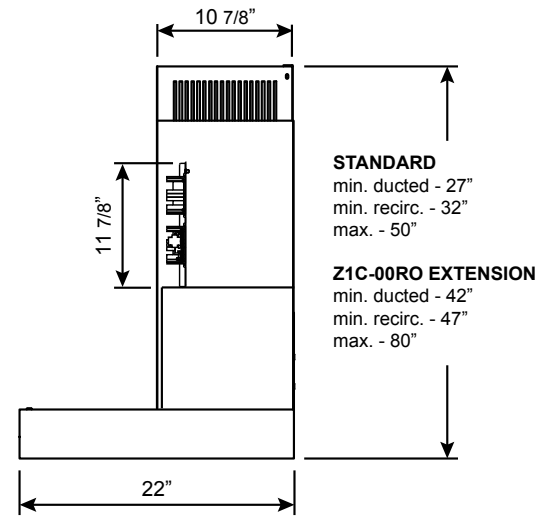

FRONT

SIDE

TOP

MODEL	ZRG-E30AS	ZRG-M90AS
Stainless Steel		
Size	30"	36"
Blower CFM (Min. - Max.)	200 - 600	200 - 600
Sones (Min. - Max.)	1 - 6	1 - 6
ACT 390 CFM (Min. - Max.)	200 - 390	200 - 390
ACT 390 Sones (Min. - Max.)	1 - 4	1 - 4
ACT 290 CFM (Min. - Max.)	200 - 290	200 - 290
ACT 290 Sones (Min. - Max.)	1 - 3	1 - 3
FEATURES		
ACT™ Technology	Yes	Yes
Controls	ICON Touch®	ICON Touch®
Speed Levels	5*	5*
Auto Delay-Off	Yes	Yes
Lighting	BriteStrip™ LED, x1	BriteStrip™ LED, x1
Dual-Level Lighting	Yes	Yes
Bluetooth® Stereo Speakers	Yes	Yes
Filters	Baffle x2	Baffle x2
Recirculating Option	Yes	Yes
Extension Duct Cover Option	Yes, Up to 12' Ceiling	Yes, Up to 12' Ceiling
DUCT SPECIFICATIONS		
Vertical Internal Blower	6" Round	6" Round
Horizontal Internal Blower	NA	NA
AC POWER	120V, 60Hz at Max. 4A	120V, 60Hz at Max. 4A
OPTIONAL ACCESSORIES		
Recirculating Kit	ZRC-00RG	ZRC-00RG
Extension Duct Cover	Z1C-00RO	Z1C-00RO
Make-Up Air Kit	MUA006A	MUA006A
MOUNTING HEIGHT RANGE**	24" - 34"	24" - 34"
WARRANTY	3 years parts, 1 year labor	3 years parts, 1 year labor