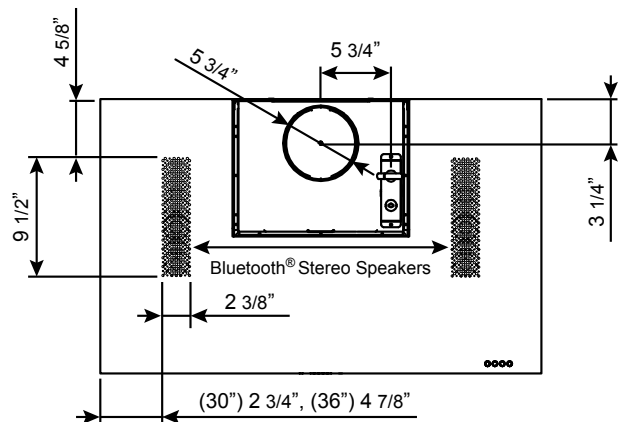

FRONT

SIDE

TOP

MODEL	ZRG-E30AS	ZRG-M90AS
Stainless Steel		
Size	30"	36"
Blower CFM (Min. - Max.)	200 - 600	200 - 600
Sones (Min. - Max.)	1 - 6	1 - 6
ACT 390 CFM (Min. - Max.)	200 - 390	200 - 390
ACT 390 Sones (Min. - Max.)	1 - 4	1 - 4
ACT 290 CFM (Min. - Max.)	200 - 290	200 - 290
ACT 290 Sones (Min. - Max.)	1 - 3	1 - 3
FEATURES		
ACT™ Technology	Yes	Yes
Controls	ICON Touch®	ICON Touch®
Speed Levels	5*	5*
Auto Delay-Off	Yes	Yes
Lighting	BriteStrip™ LED, x1	BriteStrip™ LED, x1
Dual-Level Lighting	Yes	Yes
Bluetooth® Stereo Speakers	Yes	Yes
Filters	Baffle x2	Baffle x2
Recirculating Option	Yes	Yes
Extension Duct Cover Option	Yes, Up to 12' Ceiling	Yes, Up to 12' Ceiling
DUCT SPECIFICATIONS		
Vertical Internal Blower	6" Round	6" Round
Horizontal Internal Blower	NA	NA
AC POWER	120V, 60Hz at Max. 4A	120V, 60Hz at Max. 4A
OPTIONAL ACCESSORIES		
Recirculating Kit	ZRC-00RG	ZRC-00RG
Extension Duct Cover	Z1C-00RO	Z1C-00RO
Make-Up Air Kit	MUA006A	MUA006A
MOUNTING HEIGHT RANGE**	24" - 34"	24" - 34"
WARRANTY	3 years parts, 1 year labor	3 years parts, 1 year labor