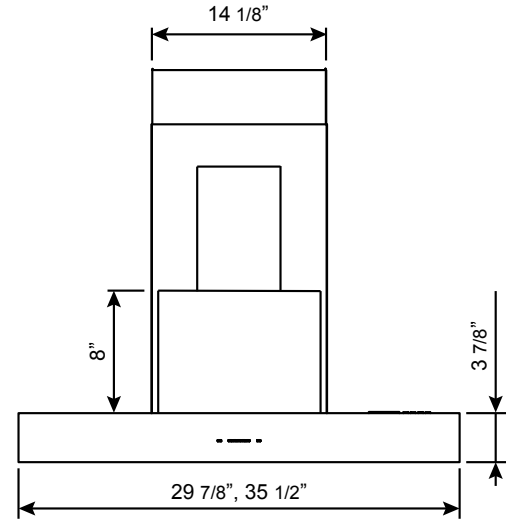

FRONT

SIDE

TOP

MODEL	ZRG-E30AS	ZRG-M90AS
Stainless Steel		
Size	30"	36"
Blower CFM (Min. - Max.)	200 - 600	200 - 600
Sones (Min. - Max.)	1 - 6	1 - 6
ACT 390 CFM (Min. - Max.)	200 - 390	200 - 390
ACT 390 Sones (Min. - Max.)	1 - 4	1 - 4
ACT 290 CFM (Min. - Max.)	200 - 290	200 - 290
ACT 290 Sones (Min. - Max.)	1 - 3	1 - 3
FEATURES		
ACT™ Technology	Yes	Yes
Controls	ICON Touch®	ICON Touch®
Speed Levels	5*	5*
Auto Delay-Off	Yes	Yes
Lighting	BriteStrip™ LED, x1	BriteStrip™ LED, x1
Dual-Level Lighting	Yes	Yes
Bluetooth® Stereo Speakers	Yes	Yes
Filters	Baffle x2	Baffle x2
Recirculating Option	Yes	Yes
Extension Duct Cover Option	Yes, Up to 12' Ceiling	Yes, Up to 12' Ceiling
DUCT SPECIFICATIONS		
Vertical Internal Blower	6" Round	6" Round
Horizontal Internal Blower	NA	NA
AC POWER	120V, 60Hz at Max. 4A	120V, 60Hz at Max. 4A
OPTIONAL ACCESSORIES		
Recirculating Kit	ZRC-00RG	ZRC-00RG
Extension Duct Cover	Z1C-00RO	Z1C-00RO
Make-Up Air Kit	MUA006A	MUA006A
MOUNTING HEIGHT RANGE**	24" - 34"	24" - 34"
WARRANTY	3 years parts, 1 year labor	3 years parts, 1 year labor