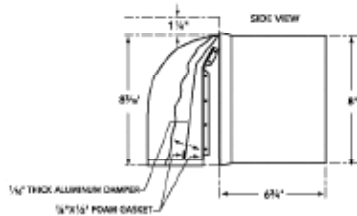

ROOF JACK, WALL CAP & TRANSITION

8-Inch Wall Cap – WC8