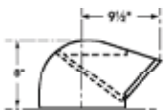

ROOF JACK, WALL CAP & TRANSITION

Roof Jack – RJ310