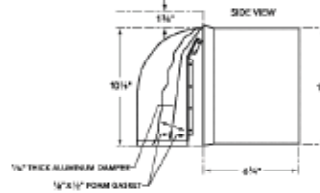

ROOF JACK, WALL CAP & TRANSITION

Roof Jack – RJ310

8-Inch Wall Cap – WC8

Wall Cap – WC310

10-Inch Wall Cap – WC10

Transition

ACCESSORIES

Custom Hood Liners