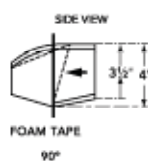

ROOF JACK, WALL CAP & TRANSITION

Roof Jack – RJ310

8-Inch Wall Cap – WC8

Wall Cap – WC310

10-Inch Wall Cap – WC10

Transition

ACCESSORIES

Custom Hood Liners

LINER236 36" wide
LINER248 48" wide
LINER254 54" wide

- Stainless steel custom hood liners to protect the exterior base of custom insert
- Custom hood liner completes custom insert installation

Remote Control Panel