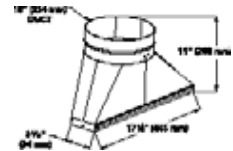

ROOF JACK, WALL CAP & TRANSITION

Roof Jack – RJ310

8-Inch Wall Cap – WC8

Wall Cap – WC310

10-Inch Wall Cap – WC10

Transition

ACCESSORIES

Custom Hood Liners