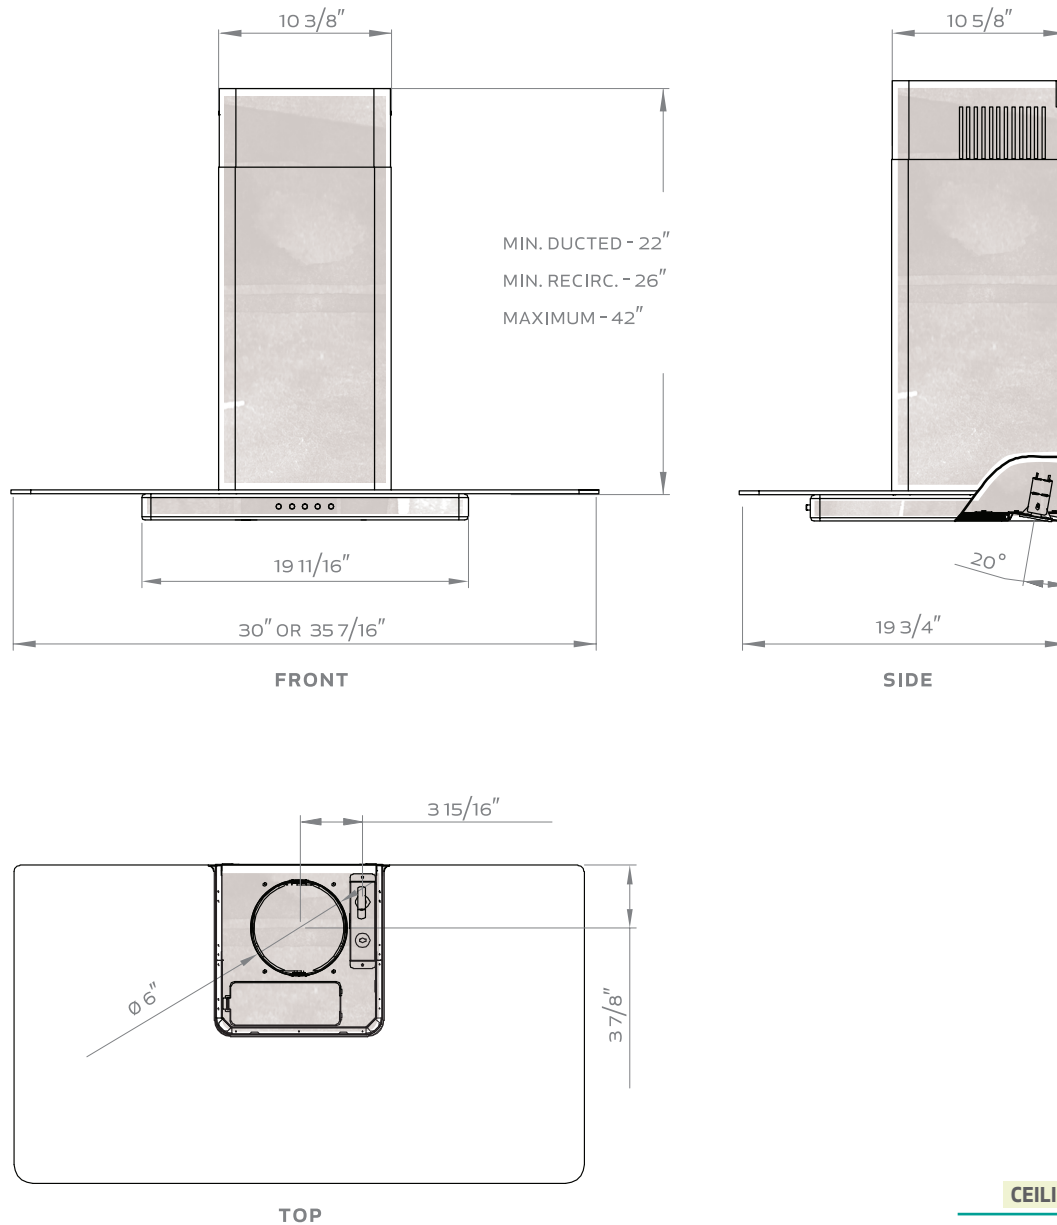

Brisas BFG

	BFG-E30AG / BFG-E30AG290	BFG-E36AG / BFG-E36AG290
SIZE	30"	36"
NET WIDTH	29-15/16"	35-7/16"
PERFORMANCE		
Blower CFM, Max.	600 / 290	600 / 290
Sones, Max.	6 / 2.8	6 / 2.8
COLOR		
Stainless Steel	SS + Glass	SS + Glass
FEATURES		
Controls	Mechanical Push Button	Mechanical Push Button
Speed Levels	3	3
Delay Off	No	No
Lighting	Halogen, 50W x2	Halogen, 50W x2
Dual Level Lighting	No	No
Filters	Stainless Steel Mesh	Stainless Steel Mesh
Recirculating Option	Yes	Yes
Extension Duct Cover Option	Yes, Up to 12' Ceiling	Yes, Up to 12' Ceiling
DUCT SPECIFICATIONS		
Internal Blower - Vertical	6" round	6" round
Internal Blower - Horizontal	NA	NA
AC INPUT		
	120V - 60Hz	120V - 60Hz
AC POWER		
	400W, 3.5A / 170W, 1.5A	400W, 3.5A / 170W, 1.5A
OPTIONAL ACCESSORIES		
Recirculating Kit	BRC-0003	BRC-0003
Extension Duct Cover	B1C-00MI	B1C-00MI
MOUNTING HEIGHT*		
	26" - 34"	26" - 34"

	CEILING HEIGHT								
	8'	8.5'	9'	9.5'	10'	10.5'	11'	12'	
STANDARD DUCT COVER	Ducted Mounting Height*	26"-34"	26"-34"	26"-34"	N/A	N/A	N/A	N/A	N/A
	Recirc. Mounting Height*	26"-34"	26"-34"	26"-34"	N/A	N/A	N/A	N/A	N/A
EXTENSION DUCT COVER	Ducted Mounting Height*	N/A	N/A	26"-26"	26"-32"	26"-34"	26"-34"	26"-34"	28"-34"
	Recirc. Mounting Height*	N/A	N/A	N/A	26"-28"	26"-34"	26"-34"	26"-34"	28"-34"

*Mounting height refers to distance between top of a 36" tall cooking surface and bottom of hood.