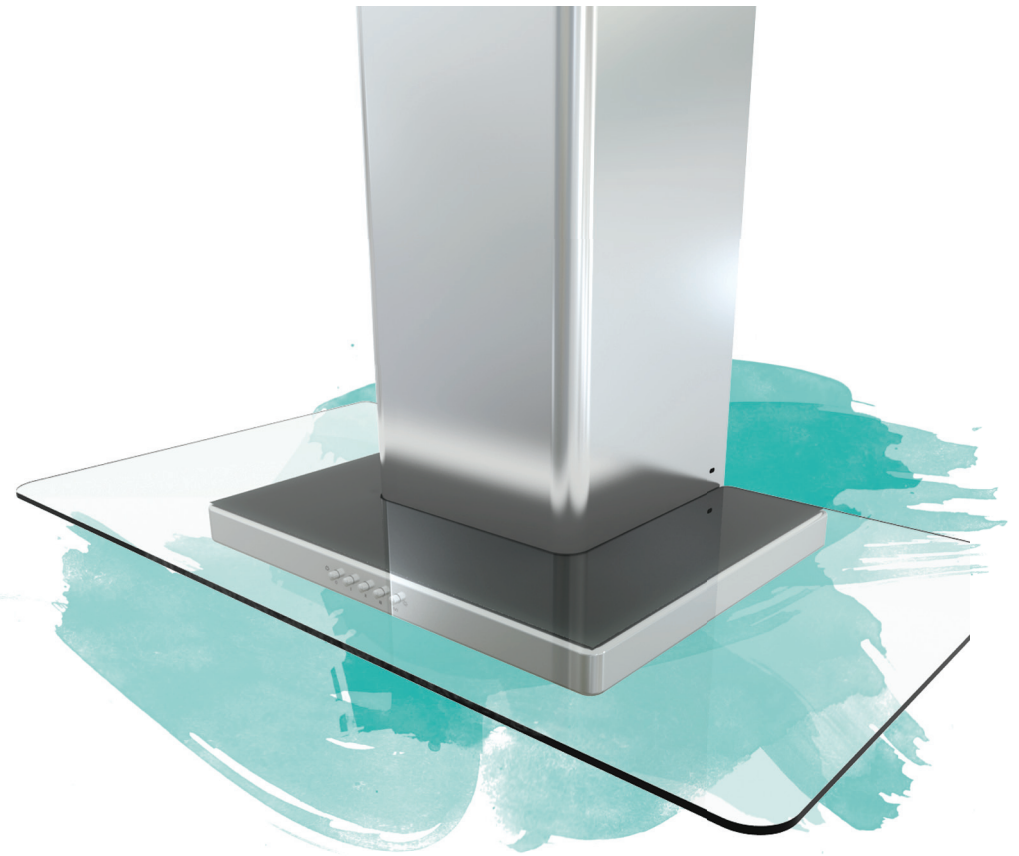

## Brisas BFG

The Brisas BFG wall-mounted range hood stands out while taking flight. Resembling a glider airplane, BFG's clear glass canopy provides ample capture area in either 30" or 36" models. Designed with a unique angled light panel, BFG's 50-watt halogen light bulbs provide the lighting needed for that perfectly sautéed garlic. Brisas BFG delivers the performance you need, with the style you covet at the price you want.

### FEATURES OF HIGH QUALITY

- Available in 30" and 36"
- Available with 600-cfm or 290-cfm internally installed motor
- Stainless steel 3-speed mechanical controls
- Sturdy stainless steel construction
- Durable, washable 5-ply aluminum mesh filters
- Optional recirculation kit
- Standard telescopic duct covers up to 9' ceilings
- Optional duct cover extensions for up to 12' ceilings
- Designed for 6-inch vertical ducted installations

# Brisas BFG

	BFG-E30AG / BFG-E30AG290	BFG-E36AG / BFG-E36AG290
<b>SIZE</b>	30"	36"
<b>NET WIDTH</b>	29-15/16"	35-7/16"
<b>PERFORMANCE</b>		
Blower CFM, Max.	600 / 290	600 / 290
Sones, Max.	6 / 2.8	6 / 2.8
<b>COLOR</b>		
Stainless Steel	SS + Glass	SS + Glass
<b>FEATURES</b>		
Controls	Mechanical Push Button	Mechanical Push Button
Speed Levels	3	3
Delay Off	No	No
Lighting	Halogen, 50W x2	Halogen, 50W x2
Dual Level Lighting	No	No
Filters	Stainless Steel Mesh	Stainless Steel Mesh
Recirculating Option	Yes	Yes
Extension Duct Cover Option	Yes, Up to 12' Ceiling	Yes, Up to 12' Ceiling
<b>DUCT SPECIFICATIONS</b>		
Internal Blower - Vertical	6" round	6" round
Internal Blower - Horizontal	NA	NA
<b>AC INPUT</b>		
	120V - 60Hz	120V - 60Hz
<b>AC POWER</b>		
	400W, 3.5A / 170W, 1.5A	400W, 3.5A / 170W, 1.5A
<b>OPTIONAL ACCESSORIES</b>		
Recirculating Kit	BRC-0003	BRC-0003
Extension Duct Cover	B1C-00MI	B1C-00MI
<b>MOUNTING HEIGHT*</b>		
	26" - 34"	26" - 34"