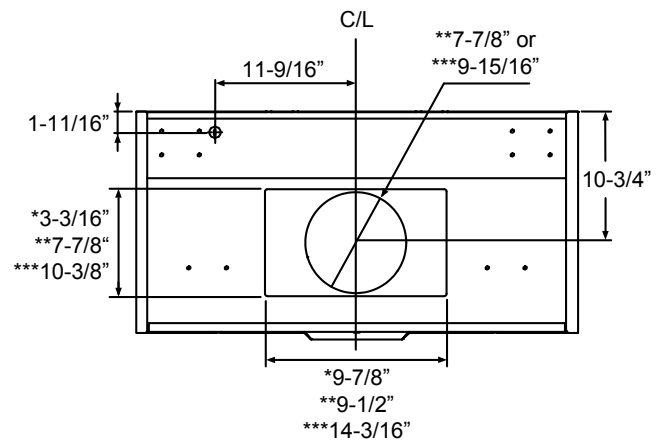

ACT™

	INTERNAL BLOWER STANDARD	INTERNAL BLOWER with ACT™ AIRFLOW CONTROL TECHNOLOGY™*	
		200 - 390	200 - 290
Single Blower (Included) Min. - Max. CFM	200 - 650	200 - 390	200 - 290
Single Blower (Included) Min. - Max. Sones	1 - 6	1 - 4	1 - 3
Dual Blower (Optional) Min. - Max. CFM	400 - 1,200	*AIRFLOW CONTROL TECHNOLOGY™ (ACT™) is an exclusive feature built into specific Zephyr hoods which can limit the maximum blower CFM to meet local code requirements.	
Dual Blower (Optional) Min. - Max. Sones	3.5 - 9		

Optional Wireless Remote Control

TOP

SIDE

BACK

* Single Blower Rect. Ducting Dimension
 ** Single Blower Round Ducting Dimension
 *** Dual Blower Dimension

MODEL

Stainless Steel	AK7500CS	AK7536CS/AK7542CS	AK7548CS/AK7554CS
Size	30"	36"/42"	48"/54"

DUCT SPECIFICATIONS

Vertical Single Internal Blower	8" Round	8" Round	8" Round
Horizontal Single Internal Blower	3-1/4" x 10" or 8" Round	3-1/4" x 10" or 8" Round	3-1/4" x 10" or 8" Round
Vertical Dual Internal Blower	10" Round	10" Round	10" Round
Horizontal Dual Internal Blower	10" Round	10" Round	10" Round