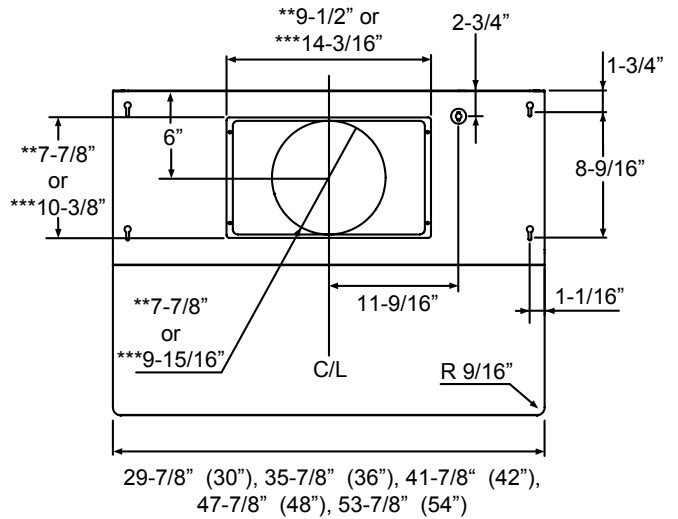

Optional Wireless Remote Control

TOP

SIDE

BACK

* Single Blower Rect. Ducting Dimension
 ** Single Blower Round Ducting Dimension
 *** Dual Blower Dimension

MODEL

Stainless Steel	AK7500CS	AK7536CS/AK7542CS	AK7548CS/AK7554CS
Size	30"	36"/42"	48"/54"

DUCT SPECIFICATIONS

Vertical Single Internal Blower	8" Round	8" Round	8" Round
Horizontal Single Internal Blower	3-1/4" x 10" or 8" Round	3-1/4" x 10" or 8" Round	3-1/4" x 10" or 8" Round
Vertical Dual Internal Blower	10" Round	10" Round	10" Round
Horizontal Dual Internal Blower	10" Round	10" Round	10" Round