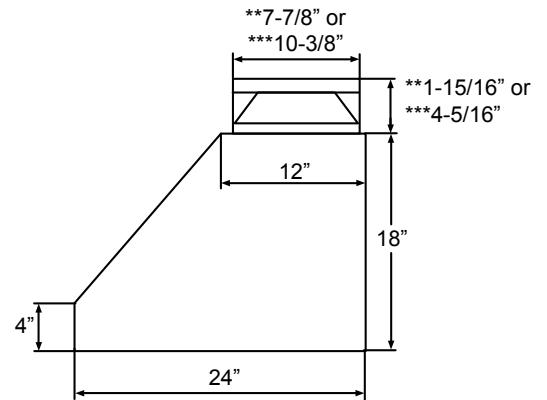

Optional Wireless Remote Control

TOP

SIDE

BACK

* Single Blower Rect. Ducting Dimension
 ** Single Blower Round Ducting Dimension
 *** Dual Blower Dimension

MODEL

Stainless Steel	AK7500CS	AK7536CS/AK7542CS	AK7548CS/AK7554CS
Size	30"	36"/42"	48"/54"

DUCT SPECIFICATIONS

Vertical Single Internal Blower	8" Round	8" Round	8" Round
Horizontal Single Internal Blower	3-1/4" x 10" or 8" Round	3-1/4" x 10" or 8" Round	3-1/4" x 10" or 8" Round
Vertical Dual Internal Blower	10" Round	10" Round	10" Round
Horizontal Dual Internal Blower	10" Round	10" Round	10" Round