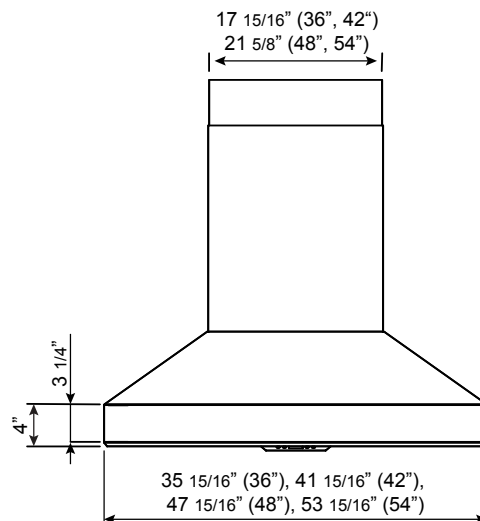

ACT™ POWERWAVE™

Optional Wireless Remote Control

FRONT

SIDE

MODEL	AK7736BS	AK7742BS	AK7748BS	AK7754BS
Stainless Steel Size	36"	42"	48"	54"
<b>BLOWER PERFORMANCE</b>				
Included Single Blower	200-750 CFM, 0.5-7 Sones	200-750 CFM, 0.5-7 Sones	200-750 CFM, 0.5-7 Sones	200-750 CFM, 0.5-7 Sones
ACT 590 CFM (Min. - Max.)*	200-590 CFM	200-590 CFM	200-590 CFM	200-590 CFM
ACT 390 CFM (Min. - Max.)*	200-390 CFM	200-390 CFM	200-390 CFM	200-390 CFM
ACT 290 CFM (Min. - Max.)*	200-290 CFM	200-290 CFM	200-290 CFM	200-290 CFM
Optional Dual Blower	350-1,300 CFM, 1-8 Sones	350-1,300 CFM, 1-8 Sones	350-1,300 CFM, 1-8 Sones	350-1,300 CFM, 1-8 Sones
<b>FEATURES</b>				
ACT™ Technology	590, 390, 290, Single Blower Only	590, 390, 290, Single Blower Only	590, 390, 290, Single Blower Only	590, 390, 290, Single Blower Only
Controls	Electronic LCD	Electronic LCD	Electronic LCD	Electronic LCD
Speed Levels	6**	6**	6**	6**
Auto Delay-Off	Yes	Yes	Yes	Yes
CleanAir Function	Yes	Yes	Yes	Yes
Directional Lighting	LumiLight LED, 6W x2	LumiLight LED, 6W x2	LumiLight LED, 6W x4	LumiLight LED, 6W x4
Dual-Level Lighting	Yes	Yes	Yes	Yes
Filters	Pro Baffle x4	Pro Baffle x4	Pro Baffle x6	Pro Baffle x6
Grease Collection Tray	Yes	Yes	Yes	Yes
Wireless Remote Control	Yes, Optional	Yes, Optional	Yes, Optional	Yes, Optional
Recirculating Option	No	No	No	No
Duct Cover Extension Option	Yes	Yes	Yes	Yes
ADA Compliant	Yes (w/ remote accessory)	Yes (w/ remote accessory)	Yes (w/ remote accessory)	Yes (w/ remote accessory)
<b>DUCT SPECIFICATIONS</b>				
Vertical Single Internal Blower	8" Round	8" Round	8" Round	8" Round
Horizontal Single Internal Blower	NA	NA	NA	NA
Vertical Dual Internal Blower	10" Round	10" Round	10" Round	10" Round
Horizontal Dual Internal Blower	NA	NA	NA	NA
AC POWER (Single Blower)	120V, 60Hz at Max. 5A	120V, 60Hz at Max. 5A	120V, 60Hz at Max. 5A	120V, 60Hz at Max. 5A
AC POWER (Dual Blower)	120V, 60Hz at Max. 8A	120V, 60Hz at Max. 8A	120V, 60Hz at Max. 8A	120V, 60Hz at Max. 8A
<b>OPTIONAL ACCESSORIES</b>				
Wireless Remote Control	14000005	14000005	14000005	14000005
Dual Internal Blower	PBD-1300B	PBD-1300B	PBD-1300B	PBD-1300B
Duct Cover Extension	Z1C-0077	Z1C-0077	Z1C-0177	Z1C-0177
Make-Up Air Kit (Single Blower)	MUA008A	MUA008A	MUA008A	MUA008A
Make-Up Air Kit (Dual Blower)	MUA010A	MUA010A	MUA010A	MUA010A
MOUNTING HEIGHT RANGE***	24" - 36"	24" - 36"	24" - 36"	24" - 36"
WARRANTY	3 years parts, 1 year labor	3 years parts, 1 year labor	3 years parts, 1 year labor	3 years parts, 1 year labor