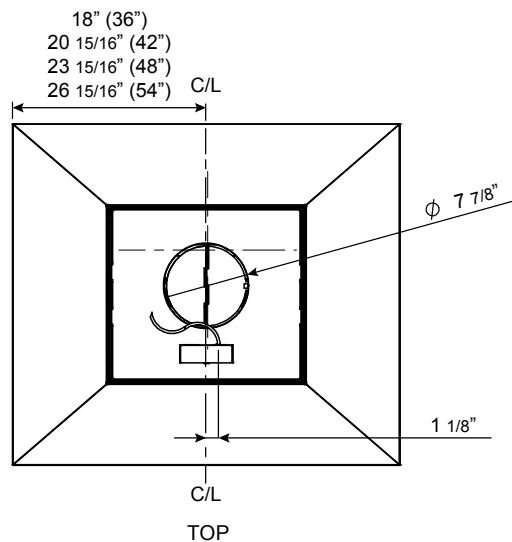

ACT™ POWERWAVE™

Optional Wireless Remote Control

FRONT

SIDE

MODEL	AK7736BS	AK7742BS	AK7748BS	AK7754BS
Stainless Steel Size	36"	42"	48"	54"
<b>BLOWER PERFORMANCE</b>				
Included Single Blower	200-750 CFM, 0.5-7 Sones	200-750 CFM, 0.5-7 Sones	200-750 CFM, 0.5-7 Sones	200-750 CFM, 0.5-7 Sones
ACT 590 CFM (Min. - Max.)*	200-590 CFM	200-590 CFM	200-590 CFM	200-590 CFM
ACT 390 CFM (Min. - Max.)*	200-390 CFM	200-390 CFM	200-390 CFM	200-390 CFM
ACT 290 CFM (Min. - Max.)*	200-290 CFM	200-290 CFM	200-290 CFM	200-290 CFM
Optional Dual Blower	350-1,300 CFM, 1-8 Sones	350-1,300 CFM, 1-8 Sones	350-1,300 CFM, 1-8 Sones	350-1,300 CFM, 1-8 Sones
<b>FEATURES</b>				
ACT™ Technology	590, 390, 290, Single Blower Only	590, 390, 290, Single Blower Only	590, 390, 290, Single Blower Only	590, 390, 290, Single Blower Only
Controls	Electronic LCD	Electronic LCD	Electronic LCD	Electronic LCD
Speed Levels	6**	6**	6**	6**
Auto Delay-Off	Yes	Yes	Yes	Yes
CleanAir Function	Yes	Yes	Yes	Yes
Directional Lighting	LumiLight LED, 6W x2	LumiLight LED, 6W x2	LumiLight LED, 6W x4	LumiLight LED, 6W x4
Dual-Level Lighting	Yes	Yes	Yes	Yes
Filters	Pro Baffle x4	Pro Baffle x4	Pro Baffle x6	Pro Baffle x6
Grease Collection Tray	Yes	Yes	Yes	Yes
Wireless Remote Control	Yes, Optional	Yes, Optional	Yes, Optional	Yes, Optional
Recirculating Option	No	No	No	No
Duct Cover Extension Option	Yes	Yes	Yes	Yes
ADA Compliant	Yes (w/ remote accessory)	Yes (w/ remote accessory)	Yes (w/ remote accessory)	Yes (w/ remote accessory)
<b>DUCT SPECIFICATIONS</b>				
Vertical Single Internal Blower	8" Round	8" Round	8" Round	8" Round
Horizontal Single Internal Blower	NA	NA	NA	NA
Vertical Dual Internal Blower	10" Round	10" Round	10" Round	10" Round
Horizontal Dual Internal Blower	NA	NA	NA	NA
AC POWER (Single Blower)	120V, 60Hz at Max. 5A	120V, 60Hz at Max. 5A	120V, 60Hz at Max. 5A	120V, 60Hz at Max. 5A
AC POWER (Dual Blower)	120V, 60Hz at Max. 8A	120V, 60Hz at Max. 8A	120V, 60Hz at Max. 8A	120V, 60Hz at Max. 8A
<b>OPTIONAL ACCESSORIES</b>				
Wireless Remote Control	14000005	14000005	14000005	14000005
Dual Internal Blower	PBD-1300B	PBD-1300B	PBD-1300B	PBD-1300B
Duct Cover Extension	Z1C-0077	Z1C-0077	Z1C-0177	Z1C-0177
Make-Up Air Kit (Single Blower)	MUA008A	MUA008A	MUA008A	MUA008A
Make-Up Air Kit (Dual Blower)	MUA010A	MUA010A	MUA010A	MUA010A
MOUNTING HEIGHT RANGE***	24" - 36"	24" - 36"	24" - 36"	24" - 36"
WARRANTY	3 years parts, 1 year labor	3 years parts, 1 year labor	3 years parts, 1 year labor	3 years parts, 1 year labor