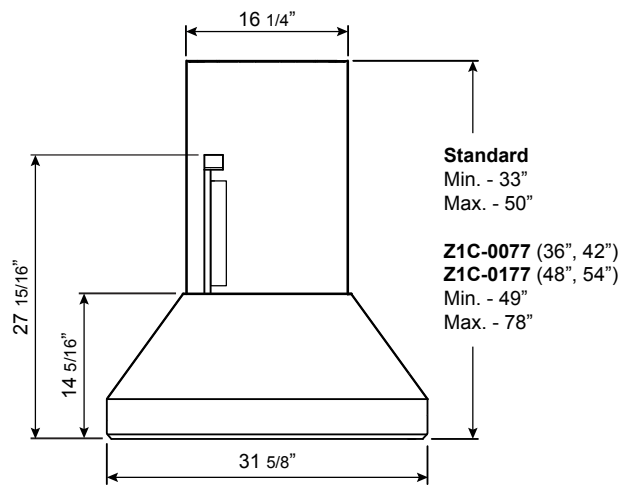

ACT™ POWERWAVE™

Optional Wireless Remote Control

FRONT

SIDE

MODEL	AK7736BS	AK7742BS	AK7748BS	AK7754BS
Stainless Steel Size	36"	42"	48"	54"
<b>BLOWER PERFORMANCE</b>				
Included Single Blower	200-750 CFM, 0.5-7 Sones	200-750 CFM, 0.5-7 Sones	200-750 CFM, 0.5-7 Sones	200-750 CFM, 0.5-7 Sones
ACT 590 CFM (Min. - Max.)*	200-590 CFM	200-590 CFM	200-590 CFM	200-590 CFM
ACT 390 CFM (Min. - Max.)*	200-390 CFM	200-390 CFM	200-390 CFM	200-390 CFM
ACT 290 CFM (Min. - Max.)*	200-290 CFM	200-290 CFM	200-290 CFM	200-290 CFM
Optional Dual Blower	350-1,300 CFM, 1-8 Sones	350-1,300 CFM, 1-8 Sones	350-1,300 CFM, 1-8 Sones	350-1,300 CFM, 1-8 Sones
<b>FEATURES</b>				
ACT™ Technology	590, 390, 290, Single Blower Only	590, 390, 290, Single Blower Only	590, 390, 290, Single Blower Only	590, 390, 290, Single Blower Only
Controls	Electronic LCD	Electronic LCD	Electronic LCD	Electronic LCD
Speed Levels	6**	6**	6**	6**
Auto Delay-Off	Yes	Yes	Yes	Yes
CleanAir Function	Yes	Yes	Yes	Yes
Directional Lighting	LumiLight LED, 6W x2	LumiLight LED, 6W x2	LumiLight LED, 6W x4	LumiLight LED, 6W x4
Dual-Level Lighting	Yes	Yes	Yes	Yes
Filters	Pro Baffle x4	Pro Baffle x4	Pro Baffle x6	Pro Baffle x6
Grease Collection Tray	Yes	Yes	Yes	Yes
Wireless Remote Control	Yes, Optional	Yes, Optional	Yes, Optional	Yes, Optional
Recirculating Option	No	No	No	No
Duct Cover Extension Option	Yes	Yes	Yes	Yes
ADA Compliant	Yes (w/ remote accessory)	Yes (w/ remote accessory)	Yes (w/ remote accessory)	Yes (w/ remote accessory)
<b>DUCT SPECIFICATIONS</b>				
Vertical Single Internal Blower	8" Round	8" Round	8" Round	8" Round
Horizontal Single Internal Blower	NA	NA	NA	NA
Vertical Dual Internal Blower	10" Round	10" Round	10" Round	10" Round
Horizontal Dual Internal Blower	NA	NA	NA	NA
AC POWER (Single Blower)	120V, 60Hz at Max. 5A	120V, 60Hz at Max. 5A	120V, 60Hz at Max. 5A	120V, 60Hz at Max. 5A
AC POWER (Dual Blower)	120V, 60Hz at Max. 8A	120V, 60Hz at Max. 8A	120V, 60Hz at Max. 8A	120V, 60Hz at Max. 8A
<b>OPTIONAL ACCESSORIES</b>				
Wireless Remote Control	14000005	14000005	14000005	14000005
Dual Internal Blower	PBD-1300B	PBD-1300B	PBD-1300B	PBD-1300B
Duct Cover Extension	Z1C-0077	Z1C-0077	Z1C-0177	Z1C-0177
Make-Up Air Kit (Single Blower)	MUA008A	MUA008A	MUA008A	MUA008A
Make-Up Air Kit (Dual Blower)	MUA010A	MUA010A	MUA010A	MUA010A
MOUNTING HEIGHT RANGE***	24" - 36"	24" - 36"	24" - 36"	24" - 36"
WARRANTY	3 years parts, 1 year labor	3 years parts, 1 year labor	3 years parts, 1 year labor	3 years parts, 1 year labor