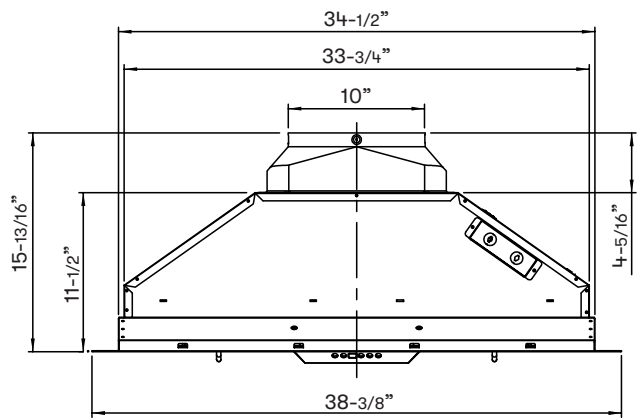

Cabinet Bottom Cut-Out Size (W x D): 34-11/16" x 14-3/4"

FRONT

MODEL

Stainless Steel	AK8300BSX
Size	38" (38-7/16")

BLOWER PERFORMANCE

Internal Blower (CBI-290C)*	200 - 290 CFM, 1.4 - 3 sones
Internal Blower (CBI-600A)*	240 - 600 CFM, 1.8 - 6 sones
Dual Internal Blower (PBI-1100B)*	500 - 1000 CFM, 3.5 - 8 sones
In-Line Blower (PBN-1000A)*	500 - 1000 CFM, sones NA
External Blower (CBE-1000)*	500 - 1000 CFM, sones NA