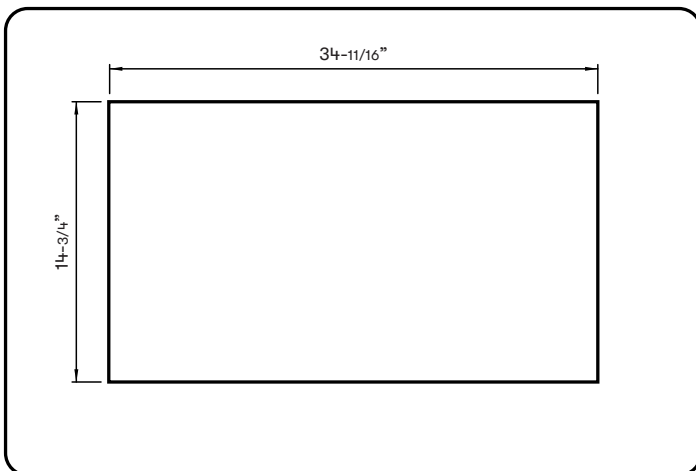

Cabinet Bottom Cut-Out Size (W x D): 34-11/16" x 14-3/4"

FRONT

MODEL

Stainless Steel	AK8300BSX
Size	38" (38-7/16")

BLOWER PERFORMANCE

Internal Blower (CBI-290C)*	200 - 290 CFM, 1.4 - 3 sones
Internal Blower (CBI-600A)*	240 - 600 CFM, 1.8 - 6 sones
Dual Internal Blower (PBI-1100B)*	500 - 1000 CFM, 3.5 - 8 sones
In-Line Blower (PBN-1000A)*	500 - 1000 CFM, sones NA
External Blower (CBE-1000)*	500 - 1000 CFM, sones NA