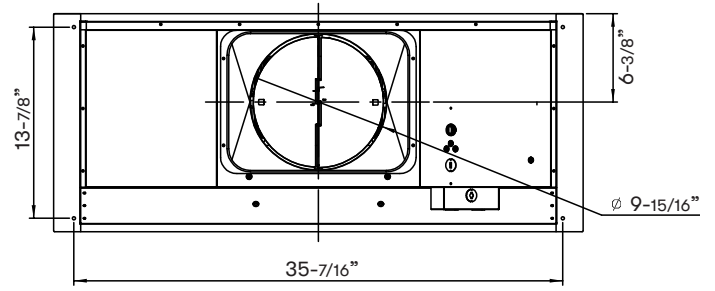

PRO

TORNADO III

INSERT

ZEPHYR

ZEPHYRONLINE.COM

TOP