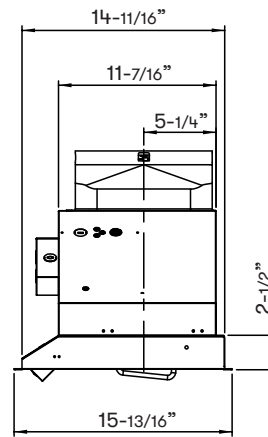

PRO

TORNADO III

INSERT

ZEPHYR

ZEPHYRONLINE.COM

SIDE

Includes Wireless Remote Control

Cabinet Bottom Cut-Out Size (W x D): 34-11/16" x 14-3/4"