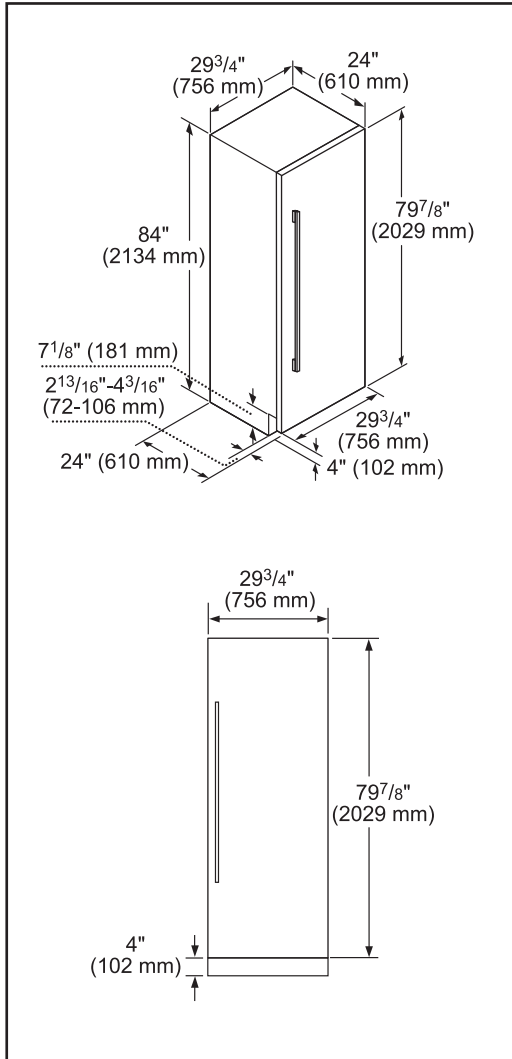

30" Built-In Custom Panel Single Door Refrigerator

Benchmark® Series – Custom Panel B30IR905SP

Installation Details

HEATKITB80 Heater Kit
When two appliances are installed side-by-side a sealing kit must be used. For combinations that involve a freezer column, this kit is included. For all other (non-traditional, i.e. two bottom freezers) side-by-side combinations or instances where any appliances are installed less than 6" (152 mm) apart from one another but not connected side-by-side, purchase this kit. This kit is also recommended for use with any installation in areas that are subject to humidity, or located next to an outside wall.

IMPORTANT: Handleless Panels should not be installed on units without the soft close capability. If you are uncertain if you have a refrigeration unit with soft close capability please contact our customer team by calling 1-800-944-2904.

Accessories: To purchase Bosch accessories, cleaners & parts please visit www.bosch-home.com/us/store or call 1-800-944-2904 (Mon to Fri 5 am to 6 pm PST, Sat 6 am to 3 pm PST).

Notes: All height, width and depth dimensions are shown in inches. BSH reserves the absolute and unrestricted right to change product materials and specifications, at any time, without notice. Consult the product's installation instructions for final dimensional data and other details prior to making cutout.

Warranties: Please see Use & Care manual or Bosch website for statement of limited warranty.

For more information on our entire line of products, go to www.bosch-home.com/us or call 1-800-944-2904

© BSH Home Appliances Corporation. All rights reserved. Bosch is a registered trademark of Robert Bosch GmbH.