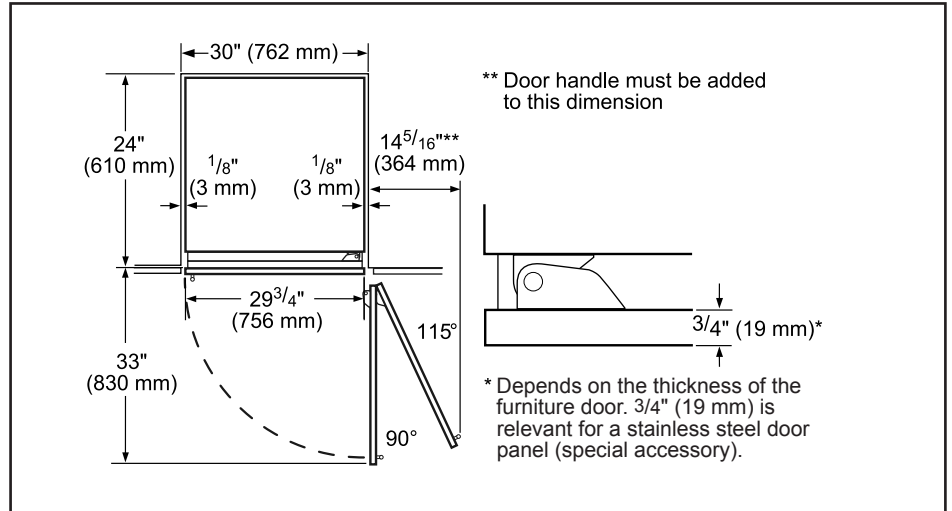

30" Built-In Custom Panel Single Door Refrigerator

Benchmark® Series – Custom Panel B30IR905SP

Installation Details

HEATKITB80 Heater Kit
When two appliances are installed side-by-side a sealing kit must be used. For combinations that involve a freezer column, this kit is included. For all other (non-traditional, i.e. two bottom freezers) side-by-side combinations or instances where any appliances are installed less than 6" (152 mm) apart from one another but not connected side-by-side, purchase this kit. This kit is also recommended for use with any installation in areas that are subject to humidity, or located next to an outside wall.

IMPORTANT: Handleless Panels should not be installed on units without the soft close capability. If you are uncertain if you have a refrigeration unit with soft close capability please contact our customer team by calling 1-800-944-2904.

Accessories: To purchase Bosch accessories, cleaners & parts please visit www.bosch-home.com/us/store or call 1-800-944-2904 (Mon to Fri 5 am to 6 pm PST, Sat 6 am to 3 pm PST).

Notes: All height, width and depth dimensions are shown in inches. BSH reserves the absolute and unrestricted right to change product materials and specifications, at any time, without notice. Consult the product's installation instructions for final dimensional data and other details prior to making cutout.

Warranties: Please see Use & Care manual or Bosch website for statement of limited warranty.

For more information on our entire line of products, go to www.bosch-home.com/us or call 1-800-944-2904

© BSH Home Appliances Corporation. All rights reserved. Bosch is a registered trademark of Robert Bosch GmbH.