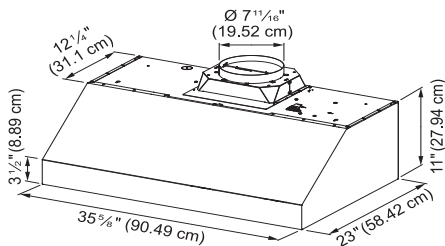

DIMENSIONAL DRAWINGS

FRONT VIEW

Note: 36" Model Shown

REAR VIEW

Note: 36" Model Shown

Rev7 822

800 Aviation Parkway, Smyrna, TN 37167 (508) 358-5353 | www.faberonline.com