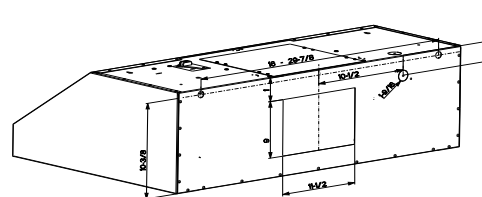

BREVA PRO 11

MODEL	SIZE/MATERIAL	MOTOR CLASS
BREV301SS600	30" Stainless Steel	PRO 295 / 395 / 600 Metal Impellers
BREV361SS600	36" Stainless Steel	PRO 295 / 395 / 600 Metal Impellers

WALL

FEATURES		PERFORMANCE		ACCESSORIES
Dimensions		Speed		TELEPRO30 Telescopic Chimney Kit 30"
Ceiling Height <small>*Using chimney kit</small>	7' 1/2" - 8' 1/2"	No. of Fan Speeds	5	TELEPRO36 Telescopic Chimney Kit 36"
Canopy Depth-Height	23" D x 11" H	Motor Class	PRO 295 / 395 / 600 Metal Impellers	FILTER6 Charcoal Filter
Ducting		Variable Air Management	295, 395, 600 CFM	BACK30 Backsplash 30"
Type	Ducted / Ductless with DUCTGR	Display		BACK36 Backsplash 36"
Duct Size	Vari-Duct - 8" Round Top or Rear Vent. With 2nd blower, 10" Top or Rear Vent	Controls	Digital LED	WIREBOX2 Fixed Wire Box
Lighting		Heat Sensor	Yes	DUCTSGRT304 Ductless Vent Grate Recirc. Kit 30" (Adds 4" Height)
Type	Energy-Efficient LED	Delay Shut-Off	30 Minutes	DUCTGRT364 Ductless Vent Grate Recirc. Kit 36" (Adds 4" Height)
# of Bulbs	2 Lights - 1 Watt - 3 Level on 30" 3 Lights - 1 Watt - 3 Level on 36"	Intensive Speed	2 Levels x 6 Minutes	REMORIG Remote Control
Grease Filters		Other		MUDAMPER8 8" Make-up Air Kit
Filter Type	Pro Stainless Steel Baffle	ADA Compliant	With Remote Control	
Dishwasher Safe	Yes	Faber Cloud App	Control with Mobile Device	
		Voice Activated	Apple Siri, Google Home or Amazon Alexa	
		Remote Control	Purchase Separately	
		Power Cord Included	Yes	
		24 Hour Anti Pollution Mode	Yes	

DIMENSIONAL DRAWINGS

FRONT VIEW

Note: 36" Model Shown

REAR VIEW

Note: 36" Model Shown

Rev7 822

800 Aviation Parkway, Smyrna, TN 37167 (508) 358-5353 | www.faberonline.com