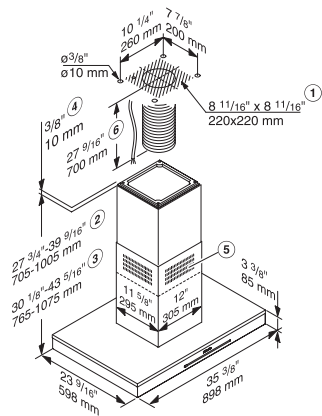

DA 6698 D Puristic Version 6000

Island décor hood

with energy-efficient LED lighting and touch controls for simple operation.

DA 6698 D, CLST (Installation drawing) – USA

1) Extraction cut-out, 2) Extraction, 3) Recirculation, 4) Installation option with spacer frame, 5) Ventilation grille at the top for recirculation, 6) A mains cable and, for extraction mode, flexible exhaust ducting is required from the ceiling connection to the connection on the cooker hood., ,