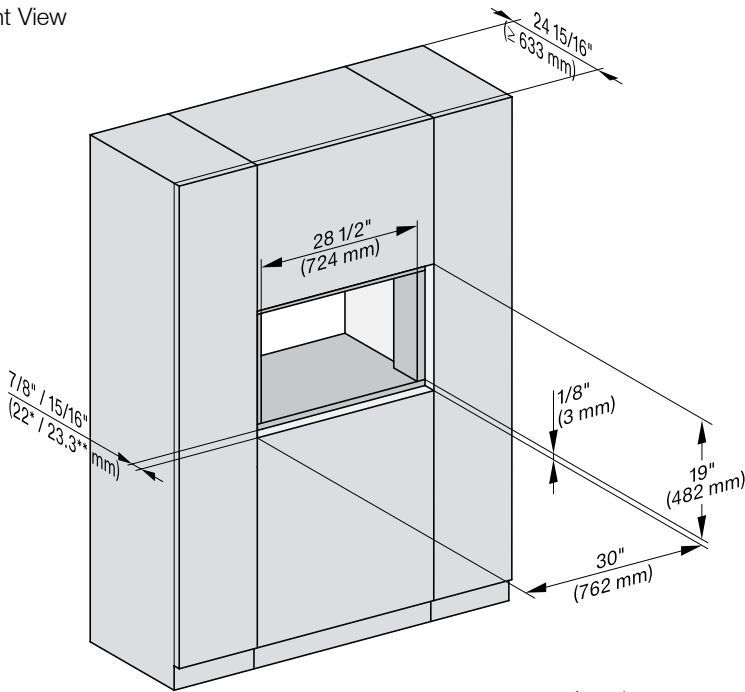

MATERIAL

11876200

SPECIFICATIONS	
Overall Unit Dimensions	29 ¹³ / ₁₆ " (757 mm) W x 18 ⁷ / ₈ " (479 mm) H x 23 ¹ / ₈ " (587 mm) D
Niche	
Minimum Cabinet Niche Opening	28 ¹ / ₂ " (724 mm) W x 18 ¹ / ₂ " (470 mm) H x 24" (610 mm) D
Electrical	
Electrical Requirements	208 - 240V, 60Hz, 20 Amps
Power Cord	NEMA 6-20 plug, 5 ft (1.52 m)
Shipping	
Shipping Weight	143 lbs (65 kg)
Shipping Dimensions	28 ⁵ / ₈ " (726 mm) W x 29 ¹ / ₄ " (743 mm) H x 32 ¹ / ₂ " (825 mm) D

PRODUCT DIMENSIONS

E = Electrical connection

FLUSH CUTOUT DIMENSIONS

Front View

Side View

- A - Cut-out (4" x 28" [100 mm x 720 mm]) in the bottom of the cabinet for the power cord and Ventilation
- ⚠ - Electrical and water supplies are recommended to be placed in adjacent cabinetry.
Additional cabinet depth is required when placing the electrical and water supplies behind the appliance.

PROUD CUTOUT DIMENSIONS

Front View

Side View

A - Cut-out (4" x 28" [100 mm x 720 mm]) in the bottom of the cabinet for the power cord and Ventilation

⚠ - Electrical and water supplies are recommended to be placed in adjacent cabinetry.