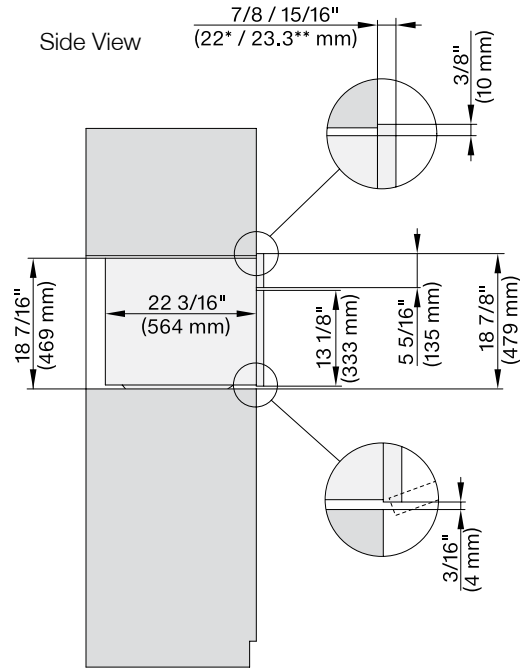

MATERIAL

11876200

SPECIFICATIONS	
Overall Unit Dimensions	29 ¹³ / ₁₆ " (757 mm) W x 18 ⁷ / ₈ " (479 mm) H x 23 ¹ / ₈ " (587 mm) D
Niche	
Minimum Cabinet Niche Opening	28 ¹ / ₂ " (724 mm) W x 18 ¹ / ₂ " (470 mm) H x 24" (610 mm) D
Electrical	
Electrical Requirements	208 - 240V, 60Hz, 20 Amps
Power Cord	NEMA 6-20 plug, 5 ft (1.52 m)
Shipping	
Shipping Weight	143 lbs (65 kg)
Shipping Dimensions	28 ⁵ / ₈ " (726 mm) W x 29 ¹ / ₄ " (743 mm) H x 32 ¹ / ₂ " (825 mm) D

PRODUCT DIMENSIONS

E = Electrical connection

FLUSH CUTOUT DIMENSIONS

Front View

Side View

- A - Cut-out (4" x 28" [100 mm x 720 mm]) in the bottom of the cabinet for the power cord and Ventilation
- ⚠ - Electrical and water supplies are recommended to be placed in adjacent cabinetry.
Additional cabinet depth is required when placing the electrical and water supplies behind the appliance.

PROUD CUTOUT DIMENSIONS

Front View

Side View

A - Cut-out (4" x 28" [100 mm x 720 mm]) in the bottom of the cabinet for the power cord and Ventilation

⚠ - Electrical and water supplies are recommended to be placed in adjacent cabinetry.