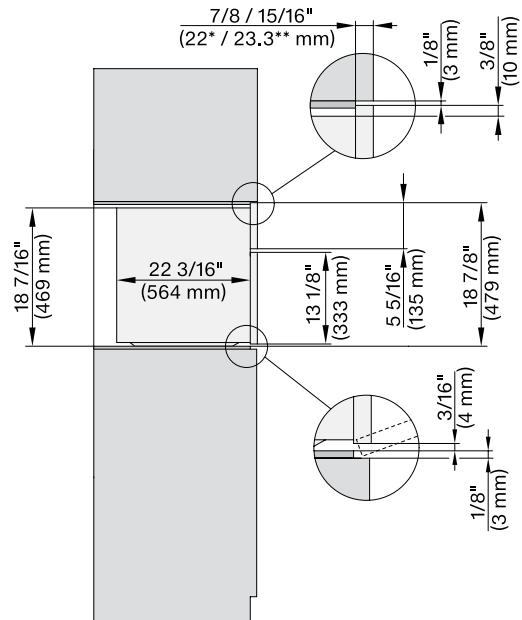

MATERIAL

11876200

SPECIFICATIONS	
Overall Unit Dimensions	29 ¹³ / ₁₆ " (757 mm) W x 18 ⁷ / ₈ " (479 mm) H x 23 ¹ / ₈ " (587 mm) D
Niche	
Minimum Cabinet Niche Opening	28 ¹ / ₂ " (724 mm) W x 18 ¹ / ₂ " (470 mm) H x 24" (610 mm) D
Electrical	
Electrical Requirements	208 - 240V, 60Hz, 20 Amps
Power Cord	NEMA 6-20 plug, 5 ft (1.52 m)
Shipping	
Shipping Weight	143 lbs (65 kg)
Shipping Dimensions	28 ⁵ / ₈ " (726 mm) W x 29 ¹ / ₄ " (743 mm) H x 32 ¹ / ₂ " (825 mm) D

PRODUCT DIMENSIONS

E = Electrical connection

FLUSH CUTOUT DIMENSIONS

Front View

Side View

- A - Cut-out (4" x 28" [100 mm x 720 mm]) in the bottom of the cabinet for the power cord and Ventilation
- ⚠ - Electrical and water supplies are recommended to be placed in adjacent cabinetry.
Additional cabinet depth is required when placing the electrical and water supplies behind the appliance.

PROUD CUTOUT DIMENSIONS

Front View

Side View

A - Cut-out (4" x 28" [100 mm x 720 mm]) in the bottom of the cabinet for the power cord and Ventilation

⚠ - Electrical and water supplies are recommended to be placed in adjacent cabinetry.