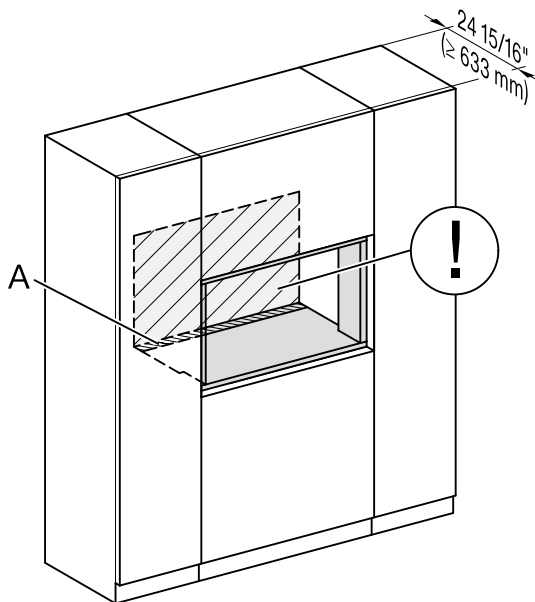

MATERIAL

11876200

SPECIFICATIONS	
Overall Unit Dimensions	29 ¹³ / ₁₆ " (757 mm) W x 18 ⁷ / ₈ " (479 mm) H x 23 ¹ / ₈ " (587 mm) D
Niche	
Minimum Cabinet Niche Opening	28 ¹ / ₂ " (724 mm) W x 18 ¹ / ₂ " (470 mm) H x 24" (610 mm) D
Electrical	
Electrical Requirements	208 - 240V, 60Hz, 20 Amps
Power Cord	NEMA 6-20 plug, 5 ft (1.52 m)
Shipping	
Shipping Weight	143 lbs (65 kg)
Shipping Dimensions	28 ⁵ / ₈ " (726 mm) W x 29 ¹ / ₄ " (743 mm) H x 32 ¹ / ₂ " (825 mm) D

PRODUCT DIMENSIONS

E = Electrical connection

FLUSH CUTOUT DIMENSIONS

Front View

Side View

- A - Cut-out (4" x 28" [100 mm x 720 mm]) in the bottom of the cabinet for the power cord and Ventilation
- ⚠ - Electrical and water supplies are recommended to be placed in adjacent cabinetry.
Additional cabinet depth is required when placing the electrical and water supplies behind the appliance.

PROUD CUTOUT DIMENSIONS

Front View

Side View

A - Cut-out (4" x 28" [100 mm x 720 mm]) in the bottom of the cabinet for the power cord and Ventilation

⚠ - Electrical and water supplies are recommended to be placed in adjacent cabinetry.