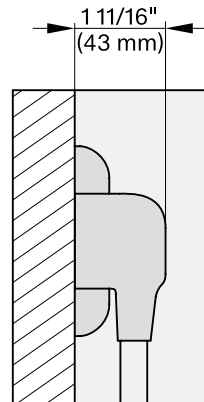

MATERIAL

11876200

SPECIFICATIONS	
Overall Unit Dimensions	29 ¹³ / ₁₆ " (757 mm) W x 18 ⁷ / ₈ " (479 mm) H x 23 ¹ / ₈ " (587 mm) D
Niche	
Minimum Cabinet Niche Opening	28 ¹ / ₂ " (724 mm) W x 18 ¹ / ₂ " (470 mm) H x 24" (610 mm) D
Electrical	
Electrical Requirements	208 - 240V, 60Hz, 20 Amps
Power Cord	NEMA 6-20 plug, 5 ft (1.52 m)
Shipping	
Shipping Weight	143 lbs (65 kg)
Shipping Dimensions	28 ⁵ / ₈ " (726 mm) W x 29 ¹ / ₄ " (743 mm) H x 32 ¹ / ₂ " (825 mm) D

PRODUCT DIMENSIONS

E = Electrical connection

FLUSH CUTOUT DIMENSIONS

Front View

Side View

- A - Cut-out (4" x 28" [100 mm x 720 mm]) in the bottom of the cabinet for the power cord and Ventilation
- ⚠ - Electrical and water supplies are recommended to be placed in adjacent cabinetry.
Additional cabinet depth is required when placing the electrical and water supplies behind the appliance.

PROUD CUTOUT DIMENSIONS

Front View

Side View

A - Cut-out (4" x 28" [100 mm x 720 mm]) in the bottom of the cabinet for the power cord and Ventilation

⚠ - Electrical and water supplies are recommended to be placed in adjacent cabinetry.