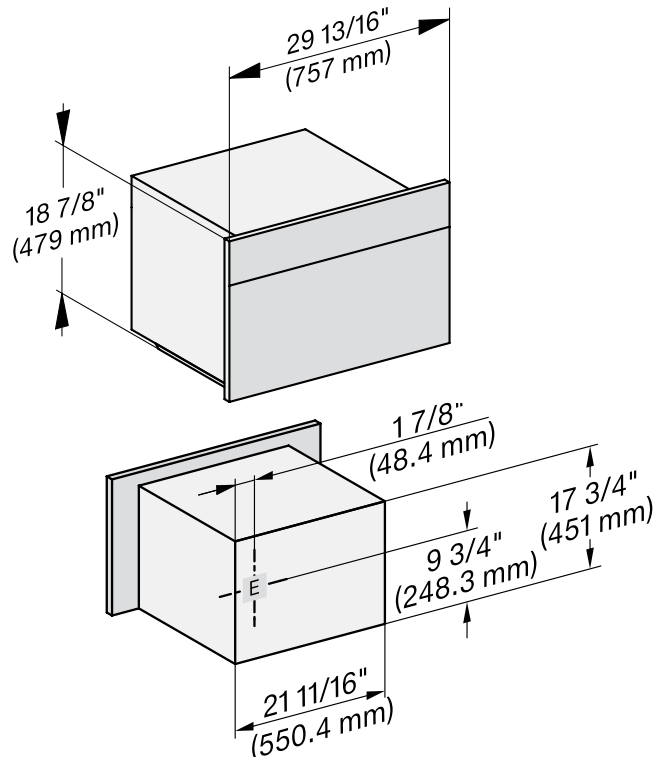

MATERIAL

11876200

SPECIFICATIONS	
Overall Unit Dimensions	29 ¹³ / ₁₆ " (757 mm) W x 18 ⁷ / ₈ " (479 mm) H x 23 ¹ / ₈ " (587 mm) D
Niche	
Minimum Cabinet Niche Opening	28 ¹ / ₂ " (724 mm) W x 18 ¹ / ₂ " (470 mm) H x 24" (610 mm) D
Electrical	
Electrical Requirements	208 - 240V, 60Hz, 20 Amps
Power Cord	NEMA 6-20 plug, 5 ft (1.52 m)
Shipping	
Shipping Weight	143 lbs (65 kg)
Shipping Dimensions	28 ⁵ / ₈ " (726 mm) W x 29 ¹ / ₄ " (743 mm) H x 32 ¹ / ₂ " (825 mm) D

PRODUCT DIMENSIONS

E = Electrical connection

FLUSH CUTOUT DIMENSIONS

Front View

Side View

- A - Cut-out (4" x 28" [100 mm x 720 mm]) in the bottom of the cabinet for the power cord and Ventilation
- ⚠ - Electrical and water supplies are recommended to be placed in adjacent cabinetry.
Additional cabinet depth is required when placing the electrical and water supplies behind the appliance.

PROUD CUTOUT DIMENSIONS

Front View

Side View

A - Cut-out (4" x 28" [100 mm x 720 mm]) in the bottom of the cabinet for the power cord and Ventilation

⚠ - Electrical and water supplies are recommended to be placed in adjacent cabinetry.