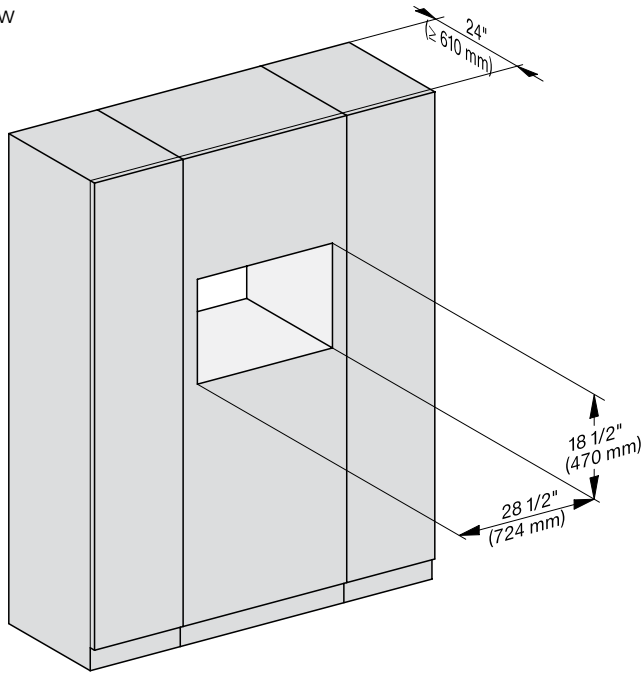

MATERIAL

11876200

SPECIFICATIONS	
Overall Unit Dimensions	29 ¹³ / ₁₆ " (757 mm) W x 18 ⁷ / ₈ " (479 mm) H x 23 ¹ / ₈ " (587 mm) D
Niche	
Minimum Cabinet Niche Opening	28 ¹ / ₂ " (724 mm) W x 18 ¹ / ₂ " (470 mm) H x 24" (610 mm) D
Electrical	
Electrical Requirements	208 - 240V, 60Hz, 20 Amps
Power Cord	NEMA 6-20 plug, 5 ft (1.52 m)
Shipping	
Shipping Weight	143 lbs (65 kg)
Shipping Dimensions	28 ⁵ / ₈ " (726 mm) W x 29 ¹ / ₄ " (743 mm) H x 32 ¹ / ₂ " (825 mm) D

PRODUCT DIMENSIONS

E = Electrical connection

FLUSH CUTOUT DIMENSIONS

Front View

Side View

- A - Cut-out (4" x 28" [100 mm x 720 mm]) in the bottom of the cabinet for the power cord and Ventilation
- ⚠ - Electrical and water supplies are recommended to be placed in adjacent cabinetry.
Additional cabinet depth is required when placing the electrical and water supplies behind the appliance.

PROUD CUTOUT DIMENSIONS

Front View

Side View

A - Cut-out (4" x 28" [100 mm x 720 mm]) in the bottom of the cabinet for the power cord and Ventilation

⚠ - Electrical and water supplies are recommended to be placed in adjacent cabinetry.