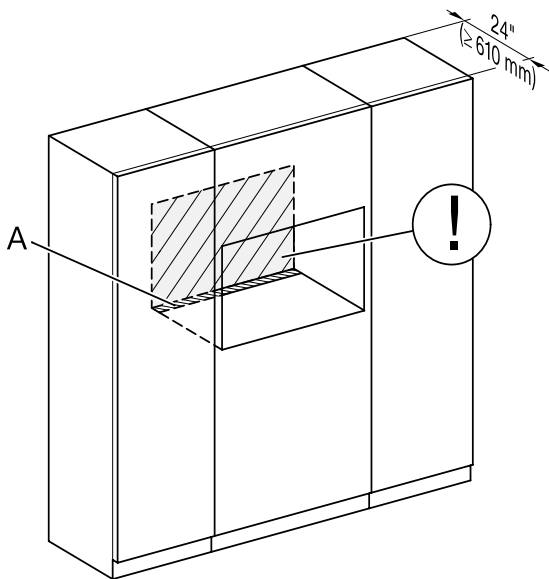

MATERIAL

11876200

SPECIFICATIONS	
Overall Unit Dimensions	29 ¹³ / ₁₆ " (757 mm) W x 18 ⁷ / ₈ " (479 mm) H x 23 ¹ / ₈ " (587 mm) D
Niche	
Minimum Cabinet Niche Opening	28 ¹ / ₂ " (724 mm) W x 18 ¹ / ₂ " (470 mm) H x 24" (610 mm) D
Electrical	
Electrical Requirements	208 - 240V, 60Hz, 20 Amps
Power Cord	NEMA 6-20 plug, 5 ft (1.52 m)
Shipping	
Shipping Weight	143 lbs (65 kg)
Shipping Dimensions	28 ⁵ / ₈ " (726 mm) W x 29 ¹ / ₄ " (743 mm) H x 32 ¹ / ₂ " (825 mm) D

PRODUCT DIMENSIONS

E = Electrical connection

FLUSH CUTOUT DIMENSIONS

Front View

Side View

- A - Cut-out (4" x 28" [100 mm x 720 mm]) in the bottom of the cabinet for the power cord and Ventilation
- ⚠ - Electrical and water supplies are recommended to be placed in adjacent cabinetry.
Additional cabinet depth is required when placing the electrical and water supplies behind the appliance.

PROUD CUTOUT DIMENSIONS

Front View

Side View

A - Cut-out (4" x 28" [100 mm x 720 mm]) in the bottom of the cabinet for the power cord and Ventilation

⚠ - Electrical and water supplies are recommended to be placed in adjacent cabinetry.