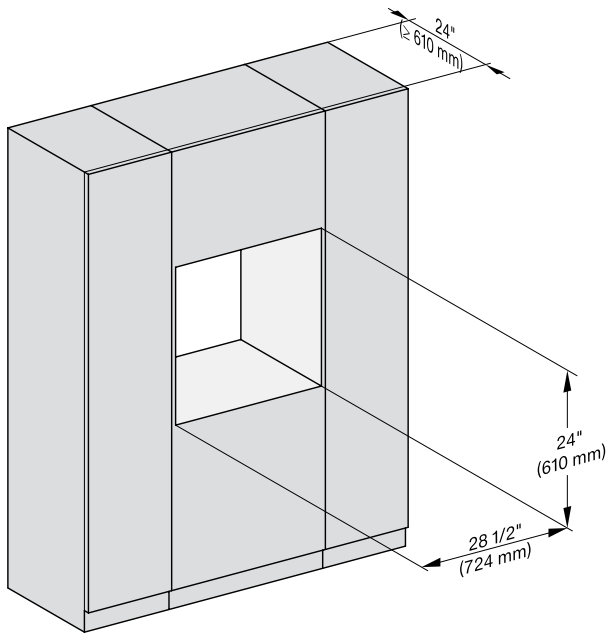

SPECIFICATIONS	
Overall Unit Dimensions	29 ¹³ / ₁₆ " (757 mm) W x 24 ³ / ₈ " (619.5 mm) H x 23 ¹ / ₈ " (587 mm) D
Niche	
Minimum Cabinet Niche Opening	28 ¹ / ₂ " (724 mm) W x 24" (610 mm) H x 24" (610 mm) D
Electrical	
Electrical Requirements	208 - 240V, 60Hz, 20 Amps
Power Cord	NEMA 6-20 plug, 5 ft (1.52 m)
Shipping	
Shipping Weight	159 lbs (72 kg)
Shipping Dimensions	28 ⁵ / ₈ " (726 mm) W x 29 ¹ / ₄ " (743 mm) H x 32 ¹ / ₂ " (825 mm) D

PRODUCT DIMENSIONS

FLUSH CUTOUT DIMENSIONS

Front View

Side View

- A - Cut-out (4" x 28" [100 mm x 720 mm]) in the bottom of the cabinet for the power cord and Ventilation
- ⓘ - Electrical and water supplies are recommended to be placed in adjacent cabinetry.
Additional cabinet depth is required when placing the electrical and water supplies behind the appliance.

PROUD CUTOUT DIMENSIONS

Front View

Side View

A - Cut-out (4" x 28" [100 mm x 720 mm]) in the bottom of the cabinet for the power cord and Ventilation

⚠ - Electrical and water supplies are recommended to be placed in adjacent cabinetry.