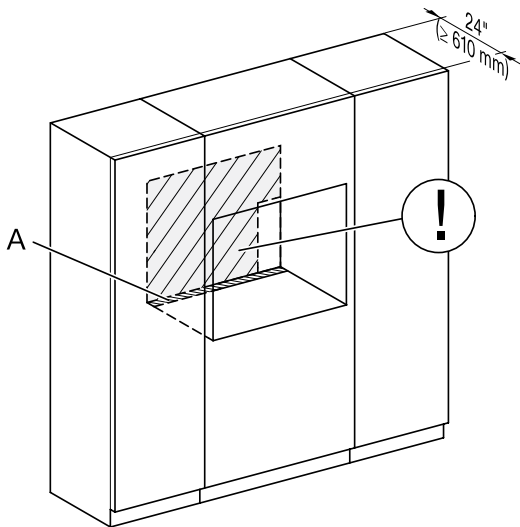

SPECIFICATIONS	
Overall Unit Dimensions	29 ¹³ / ₁₆ " (757 mm) W x 24 ³ / ₈ " (619.5 mm) H x 23 ¹ / ₈ " (587 mm) D
Niche	
Minimum Cabinet Niche Opening	28 ¹ / ₂ " (724 mm) W x 24" (610 mm) H x 24" (610 mm) D
Electrical	
Electrical Requirements	208 - 240V, 60Hz, 20 Amps
Power Cord	NEMA 6-20 plug, 5 ft (1.52 m)
Shipping	
Shipping Weight	159 lbs (72 kg)
Shipping Dimensions	28 ⁵ / ₈ " (726 mm) W x 29 ¹ / ₄ " (743 mm) H x 32 ¹ / ₂ " (825 mm) D

PRODUCT DIMENSIONS

FLUSH CUTOUT DIMENSIONS

Front View

Side View

- A - Cut-out (4" x 28" [100 mm x 720 mm]) in the bottom of the cabinet for the power cord and Ventilation
- ⓘ - Electrical and water supplies are recommended to be placed in adjacent cabinetry.
Additional cabinet depth is required when placing the electrical and water supplies behind the appliance.

PROUD CUTOUT DIMENSIONS

Front View

Side View

A - Cut-out (4" x 28" [100 mm x 720 mm]) in the bottom of the cabinet for the power cord and Ventilation

⚠ - Electrical and water supplies are recommended to be placed in adjacent cabinetry.