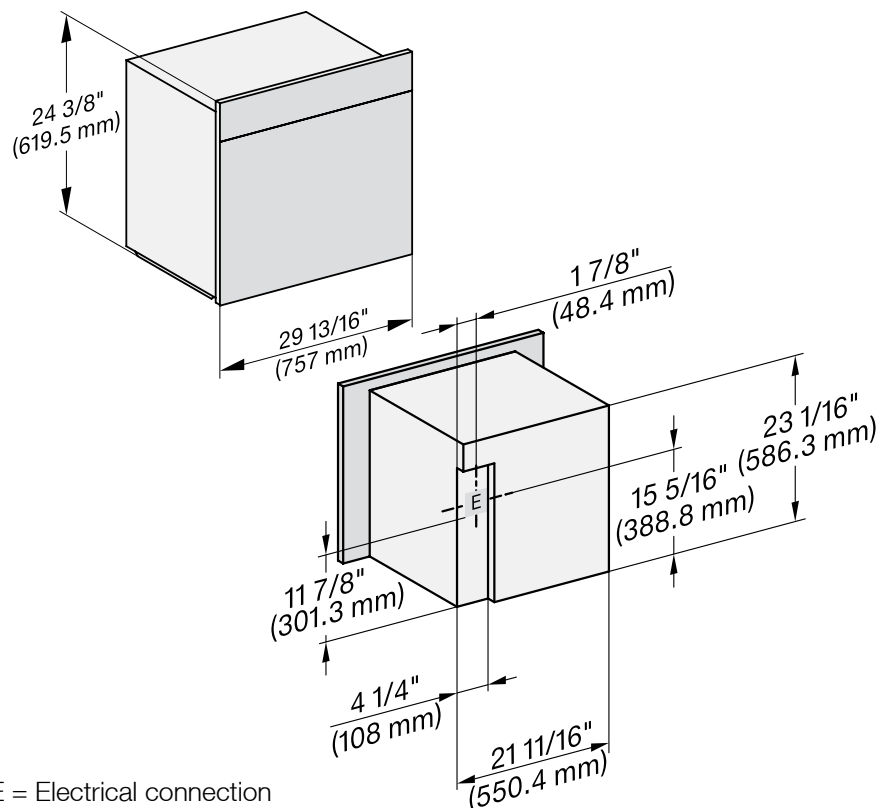

SPECIFICATIONS	
Overall Unit Dimensions	29 ¹³ / ₁₆ " (757 mm) W x 24 ³ / ₈ " (619.5 mm) H x 23 ¹ / ₈ " (587 mm) D
Niche	
Minimum Cabinet Niche Opening	28 ¹ / ₂ " (724 mm) W x 24" (610 mm) H x 24" (610 mm) D
Electrical	
Electrical Requirements	208 - 240V, 60Hz, 20 Amps
Power Cord	NEMA 6-20 plug, 5 ft (1.52 m)
Shipping	
Shipping Weight	159 lbs (72 kg)
Shipping Dimensions	28 ⁵ / ₈ " (726 mm) W x 29 ¹ / ₄ " (743 mm) H x 32 ¹ / ₂ " (825 mm) D

PRODUCT DIMENSIONS

FLUSH CUTOUT DIMENSIONS

Front View

Side View

- A - Cut-out (4" x 28" [100 mm x 720 mm]) in the bottom of the cabinet for the power cord and Ventilation
- ⓘ - Electrical and water supplies are recommended to be placed in adjacent cabinetry.
Additional cabinet depth is required when placing the electrical and water supplies behind the appliance.

PROUD CUTOUT DIMENSIONS

Front View

Side View

A - Cut-out (4" x 28" [100 mm x 720 mm]) in the bottom of the cabinet for the power cord and Ventilation

⚠ - Electrical and water supplies are recommended to be placed in adjacent cabinetry.