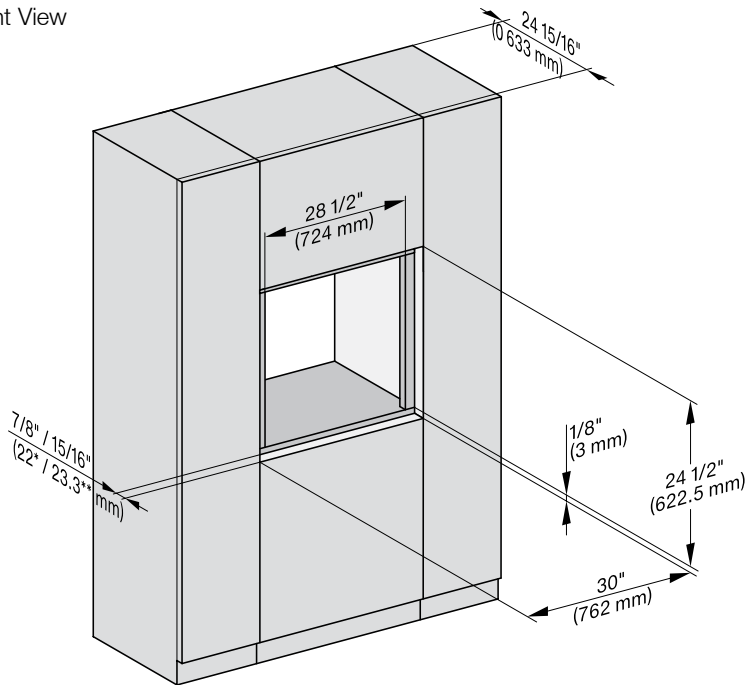

SPECIFICATIONS	
Overall Unit Dimensions	29 ¹³ / ₁₆ " (757 mm) W x 24 ³ / ₈ " (619.5 mm) H x 23 ¹ / ₈ " (587 mm) D
Niche	
Minimum Cabinet Niche Opening	28 ¹ / ₂ " (724 mm) W x 24" (610 mm) H x 24" (610 mm) D
Electrical	
Electrical Requirements	208 - 240V, 60Hz, 20 Amps
Power Cord	NEMA 6-20 plug, 5 ft (1.52 m)
Shipping	
Shipping Weight	159 lbs (72 kg)
Shipping Dimensions	28 ⁵ / ₈ " (726 mm) W x 29 ¹ / ₄ " (743 mm) H x 32 ¹ / ₂ " (825 mm) D

PRODUCT DIMENSIONS

FLUSH CUTOUT DIMENSIONS

Front View

Side View

- A - Cut-out (4" x 28" [100 mm x 720 mm]) in the bottom of the cabinet for the power cord and Ventilation
- ⓘ - Electrical and water supplies are recommended to be placed in adjacent cabinetry.
Additional cabinet depth is required when placing the electrical and water supplies behind the appliance.

PROUD CUTOUT DIMENSIONS

Front View

Side View

A - Cut-out (4" x 28" [100 mm x 720 mm]) in the bottom of the cabinet for the power cord and Ventilation

⚠ - Electrical and water supplies are recommended to be placed in adjacent cabinetry.