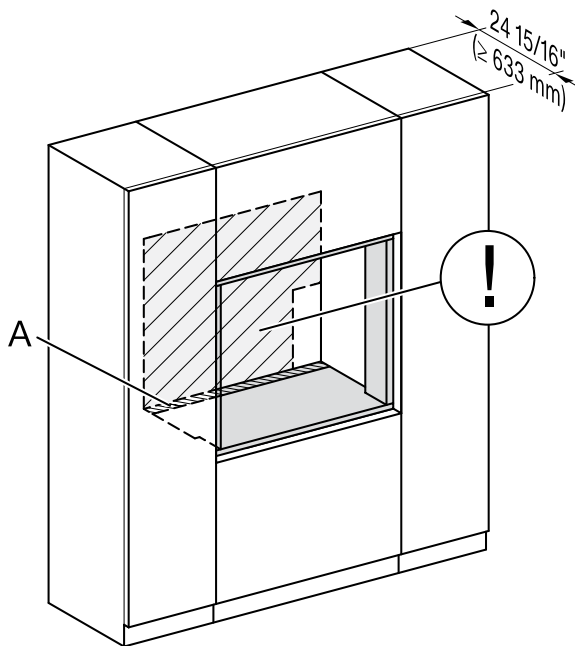

SPECIFICATIONS	
Overall Unit Dimensions	29 ¹³ / ₁₆ " (757 mm) W x 24 ³ / ₈ " (619.5 mm) H x 23 ¹ / ₈ " (587 mm) D
Niche	
Minimum Cabinet Niche Opening	28 ¹ / ₂ " (724 mm) W x 24" (610 mm) H x 24" (610 mm) D
Electrical	
Electrical Requirements	208 - 240V, 60Hz, 20 Amps
Power Cord	NEMA 6-20 plug, 5 ft (1.52 m)
Shipping	
Shipping Weight	159 lbs (72 kg)
Shipping Dimensions	28 ⁵ / ₈ " (726 mm) W x 29 ¹ / ₄ " (743 mm) H x 32 ¹ / ₂ " (825 mm) D

PRODUCT DIMENSIONS

FLUSH CUTOUT DIMENSIONS

Front View

Side View

- A - Cut-out (4" x 28" [100 mm x 720 mm]) in the bottom of the cabinet for the power cord and Ventilation
- ⓘ - Electrical and water supplies are recommended to be placed in adjacent cabinetry.
Additional cabinet depth is required when placing the electrical and water supplies behind the appliance.

PROUD CUTOUT DIMENSIONS

Front View

Side View

A - Cut-out (4" x 28" [100 mm x 720 mm]) in the bottom of the cabinet for the power cord and Ventilation

⚠ - Electrical and water supplies are recommended to be placed in adjacent cabinetry.