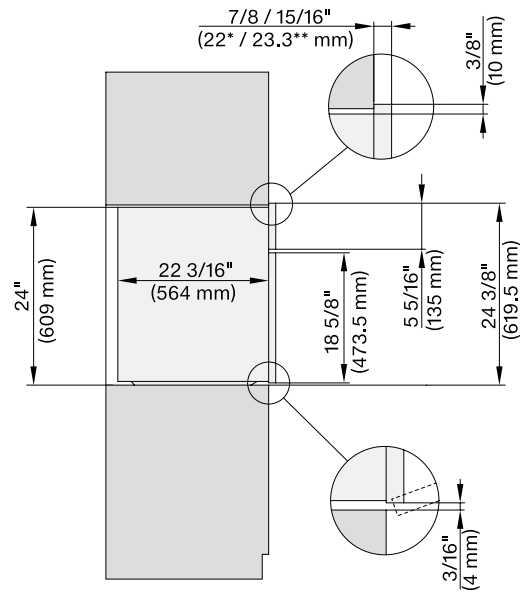

SPECIFICATIONS	
Overall Unit Dimensions	29 ¹³ / ₁₆ " (757 mm) W x 24 ³ / ₈ " (619.5 mm) H x 23 ¹ / ₈ " (587 mm) D
Niche	
Minimum Cabinet Niche Opening	28 ¹ / ₂ " (724 mm) W x 24" (610 mm) H x 24" (610 mm) D
Electrical	
Electrical Requirements	208 - 240V, 60Hz, 20 Amps
Power Cord	NEMA 6-20 plug, 5 ft (1.52 m)
Shipping	
Shipping Weight	159 lbs (72 kg)
Shipping Dimensions	28 ⁵ / ₈ " (726 mm) W x 29 ¹ / ₄ " (743 mm) H x 32 ¹ / ₂ " (825 mm) D

PRODUCT DIMENSIONS

FLUSH CUTOUT DIMENSIONS

Front View

Side View

- A - Cut-out (4" x 28" [100 mm x 720 mm]) in the bottom of the cabinet for the power cord and Ventilation
- ⓘ - Electrical and water supplies are recommended to be placed in adjacent cabinetry.
Additional cabinet depth is required when placing the electrical and water supplies behind the appliance.

PROUD CUTOUT DIMENSIONS

Front View

Side View

A - Cut-out (4" x 28" [100 mm x 720 mm]) in the bottom of the cabinet for the power cord and Ventilation

⚠ - Electrical and water supplies are recommended to be placed in adjacent cabinetry.