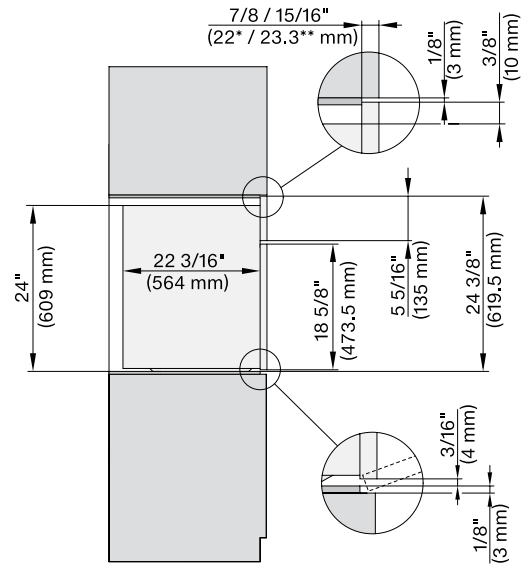

SPECIFICATIONS	
Overall Unit Dimensions	29 ¹³ / ₁₆ " (757 mm) W x 24 ³ / ₈ " (619.5 mm) H x 23 ¹ / ₈ " (587 mm) D
Niche	
Minimum Cabinet Niche Opening	28 ¹ / ₂ " (724 mm) W x 24" (610 mm) H x 24" (610 mm) D
Electrical	
Electrical Requirements	208 - 240V, 60Hz, 20 Amps
Power Cord	NEMA 6-20 plug, 5 ft (1.52 m)
Shipping	
Shipping Weight	159 lbs (72 kg)
Shipping Dimensions	28 ⁵ / ₈ " (726 mm) W x 29 ¹ / ₄ " (743 mm) H x 32 ¹ / ₂ " (825 mm) D

PRODUCT DIMENSIONS

FLUSH CUTOUT DIMENSIONS

Front View

Side View

- A - Cut-out (4" x 28" [100 mm x 720 mm]) in the bottom of the cabinet for the power cord and Ventilation
- ⓘ - Electrical and water supplies are recommended to be placed in adjacent cabinetry.
Additional cabinet depth is required when placing the electrical and water supplies behind the appliance.

PROUD CUTOUT DIMENSIONS

Front View

Side View

A - Cut-out (4" x 28" [100 mm x 720 mm]) in the bottom of the cabinet for the power cord and Ventilation

⚠ - Electrical and water supplies are recommended to be placed in adjacent cabinetry.