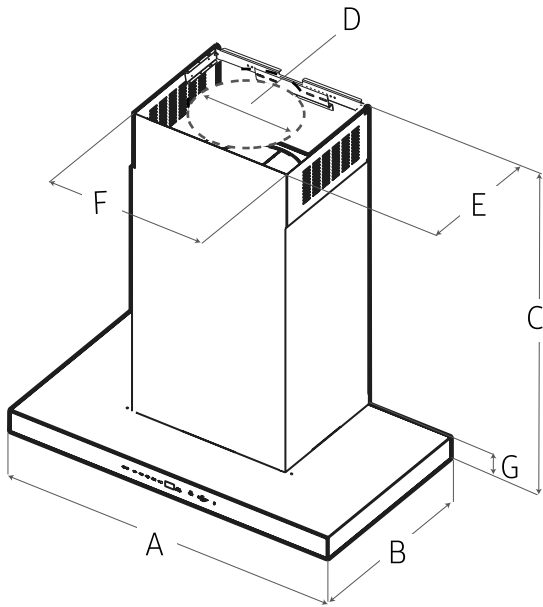

DIMENSIONS & WEIGHT

APPLIANCE DIMENSIONS (W X H X D) (IN.)	30 X 2-3/8 X 19-11/16
--	-----------------------

WARRANTY

LIMITED, PARTS AND LABOR	2 YEARS
--------------------------	---------

ACCESSORIES

DHD-D0000WS	DUCT COVER EXTENSION SILVER STAINLESS
DHD-D0000WM	DUCT COVER EXTENSION GRAPHITE STAINLESS

dacor

30-INCH CHIMNEY WALL HOOD

APPLIANCE DIMENSIONS

30"

A	30" (76 CM)
B	19-15/16" (50.6 CM)
C	MAX. 53-5/16" (135.4 CM) MIN. 31-3/4" (80.7 CM)
D	10" (25.4 CM)
E	14-11/16" (37.3 CM)
F	16-1/2" (42 CM)
G	2-3/8" (6 CM)