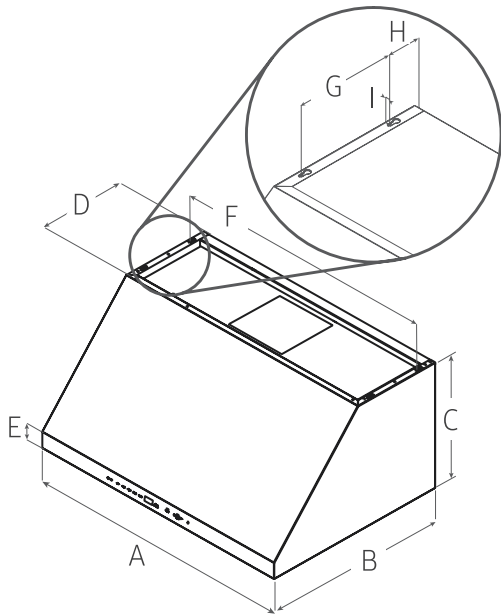

DIMENSIONS & WEIGHT

APPLIANCE DIMENSIONS (W X H X D) (IN.)	36" X 25" X 18"
--	-----------------

WARRANTY

LIMITED, PARTS AND LABOR	2 YEARS
--------------------------	---------

ACCESSORIES

DHD-D3620CS	DUCT COVER SILVER STAINLESS
DHD-D3620CM	DUCT COVER GRAPHITE STAINLESS
DHD-D0000CS	DUCT COVER EXTENSION SILVER STAINLESS
DHD-D0000CM	DUCT COVER EXTENSION GRAPHITE STAINLESS

APPLIANCE DIMENSIONS

36"

A	36" (91.2 CM)
B	25" (63.2 CM)
C	18" (45.7 CM)
D	12" (30.5 CM)
E	2-3/4" (7 CM)
F	35-1/8" (89.2 CM)
G	7-1/2" (19 CM)
H	2-9/16" (6.5 CM)
I	3/8" (1 CM)

®/™ © 2022. Dimensions are for planning purposes only. For complete details, see Installation Instructions packed with product. Specifications subject to change without notice. For product questions, visit www.dacor.com or call Customer Assurance at (833) 83-ELITE.