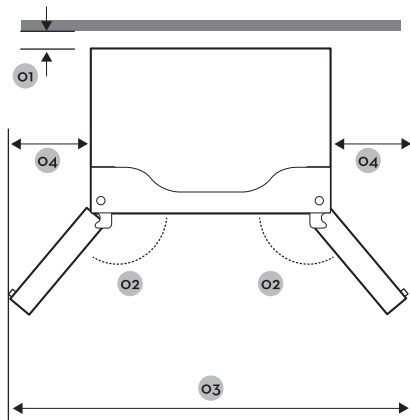

SHIPPING WEIGHT (LBS.)	315
NET WEIGHT (LBS.)	295
PRODUCT DIMENSIONS (W X H X D IN INCHES)	35-7/8 X 70 X 28-1/2

TECHNICAL DETAILS

ELECTRICAL REQUIREMENTS	115 - 120V, 60 HZ, 10A
-------------------------	------------------------

ACCESSORIES

RAC00WFAAAA/DA	Water Filter for Refrigeration
----------------	--------------------------------

dacor 36" COUNTER DEPTH REFRIGERATOR WITH REVEAL™ DOOR

CLEARANCE

See the following figures and tables for installation space requirements

APPLIANCE DIMENSIONS	
DEPTH (A)	28 1/2" (723 mm)
WIDTH (B)	35 7/8" (921 mm)
HEIGHT (C)	68 7/8" (1748 mm)
OVERALL HEIGHT (D)	70" (1779 mm)

INSTALLTION	
O1	More than 2" (50 mm) recommended
O2	125°
O3	58" (1,472 mm)
O4	11-1/8" (282 mm)
O5	24" (610 mm)
O6	1-7/8" (47 mm)
O7	43" (1,093 mm)