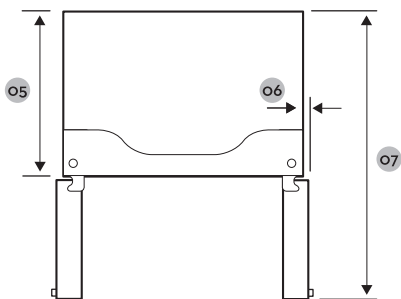

SHIPPING WEIGHT (LBS.)	315
NET WEIGHT (LBS.)	295
PRODUCT DIMENSIONS (W X H X D IN INCHES)	35-7/8 X 70 X 28-1/2

TECHNICAL DETAILS

ELECTRICAL REQUIREMENTS	115 - 120V, 60 HZ, 10A
-------------------------	------------------------

ACCESSORIES

RAC00WFAAAA/DA	Water Filter for Refrigeration
----------------	--------------------------------

dacor 36" COUNTER DEPTH REFRIGERATOR WITH REVEAL™ DOOR

CLEARANCE

See the following figures and tables for installation space requirements

APPLIANCE DIMENSIONS	
DEPTH (A)	28 1/2" (723 mm)
WIDTH (B)	35 7/8" (921 mm)
HEIGHT (C)	68 7/8" (1748 mm)
OVERALL HEIGHT (D)	70" (1779 mm)

INSTALLTION	
O1	More than 2" (50 mm) recommended
O2	125°
O3	58" (1,472 mm)
O4	11-1/8" (282 mm)
O5	24" (610 mm)
O6	1-7/8" (47 mm)
O7	43" (1,093 mm)