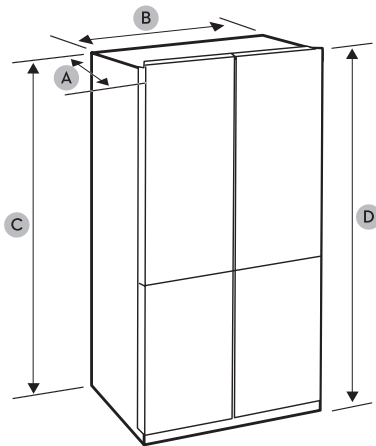

SHIPPING WEIGHT (LBS.)	315
NET WEIGHT (LBS.)	295
PRODUCT DIMENSIONS (W X H X D IN INCHES)	35-7/8 X 70 X 28-1/2

TECHNICAL DETAILS

ELECTRICAL REQUIREMENTS	115 - 120V, 60 HZ, 10A
-------------------------	------------------------

ACCESSORIES

RAC00WFAAAA/DA	Water Filter for Refrigeration
----------------	--------------------------------

dacor 36" COUNTER DEPTH REFRIGERATOR WITH REVEAL™ DOOR

CLEARANCE

See the following figures and tables for installation space requirements

APPLIANCE DIMENSIONS	
DEPTH (A)	28 1/2" (723 mm)
WIDTH (B)	35 7/8" (921 mm)
HEIGHT (C)	68 7/8" (1748 mm)
OVERALL HEIGHT (D)	70" (1779 mm)

INSTALLTION	
O1	More than 2" (50 mm) recommended
O2	125°
O3	58" (1,472 mm)
O4	11-1/8" (282 mm)
O5	24" (610 mm)
O6	1-7/8" (47 mm)
O7	43" (1,093 mm)