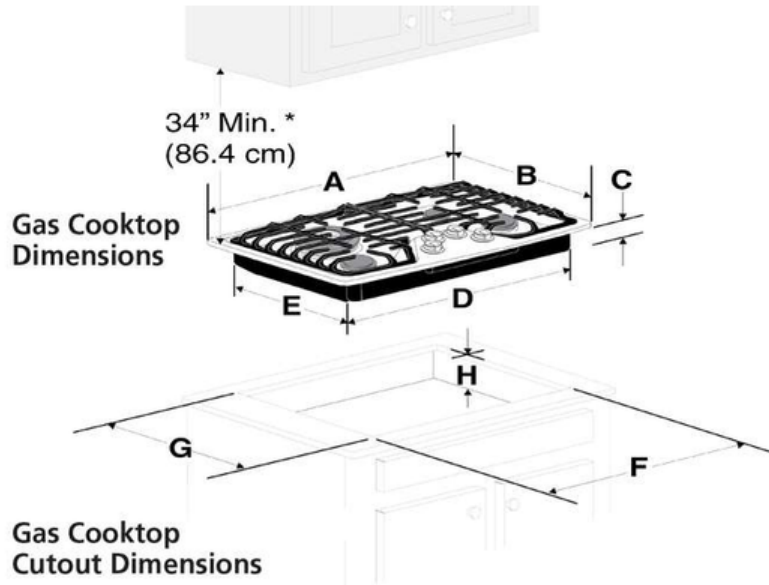

### Dimensions and Volume

Height	5 1/8"
Width	30"
Depth	20 31/32"
Maximum Cutout Height	8"
Maximum Cutout Width	28 1/2"
Minimum Cutout Height	8"
Minimum Cutout Width	27 1/4"

# Electrolux

30" Gas Cooktop

ECCG3068AS

Version : 01/21

PRODUCT DIMENSIONS					
MODEL	A. WIDTH	B. DEPTH	C. HEIGHT	D. BOX WIDTH	E. BOX DEPTH
30" Gas Cooktop	30" (76.2 cm)	21" (53.3 cm)	2 7/16" (6.2 cm)	27" (68.6 cm)	18 7/8" (47.9 cm)
36" Gas Cooktop	36" (91.4 cm)	21" (53.3 cm)	2 7/16" (6.2 cm)	33 5/8" (85.4 cm)	18 7/8" (47.9 cm)