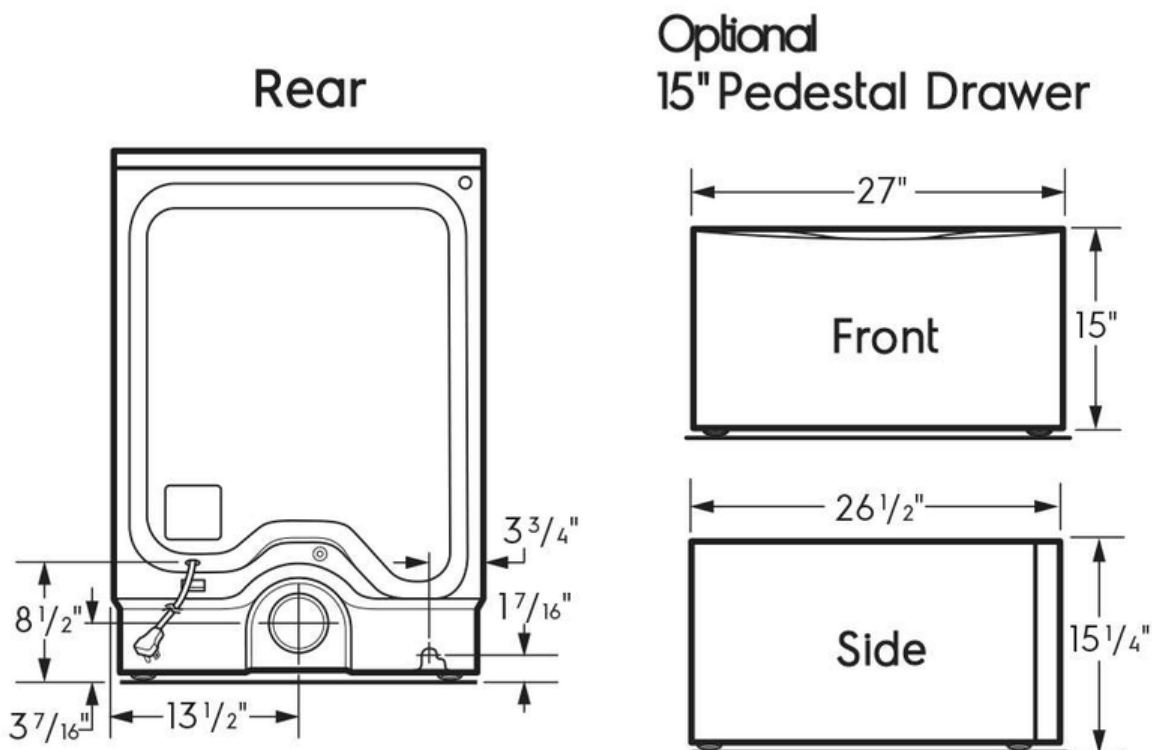

Electrolux

Gas 8.0 Cu. Ft. Front Load Dryer

ELFG7437AW

Version : 06/21

High standards of quality at Electrolux Home Products, Inc. mean we are constantly working to improve our products. We reserve the right to change specifications or discontinue models without notice.

Electrolux Major Appliances, N.A.

USA • 10200 David Taylor Drive • Charlotte, NC 28262 • Charlotte, NC 28262 • 1-877-4electrolux (1-877-435-3287) • electroluxappliances.com

CANADA • 5855 Terry Fox Way • Mississauga, ON L5V 3E4 • 1-800-265-8352 • electroluxappliances.ca