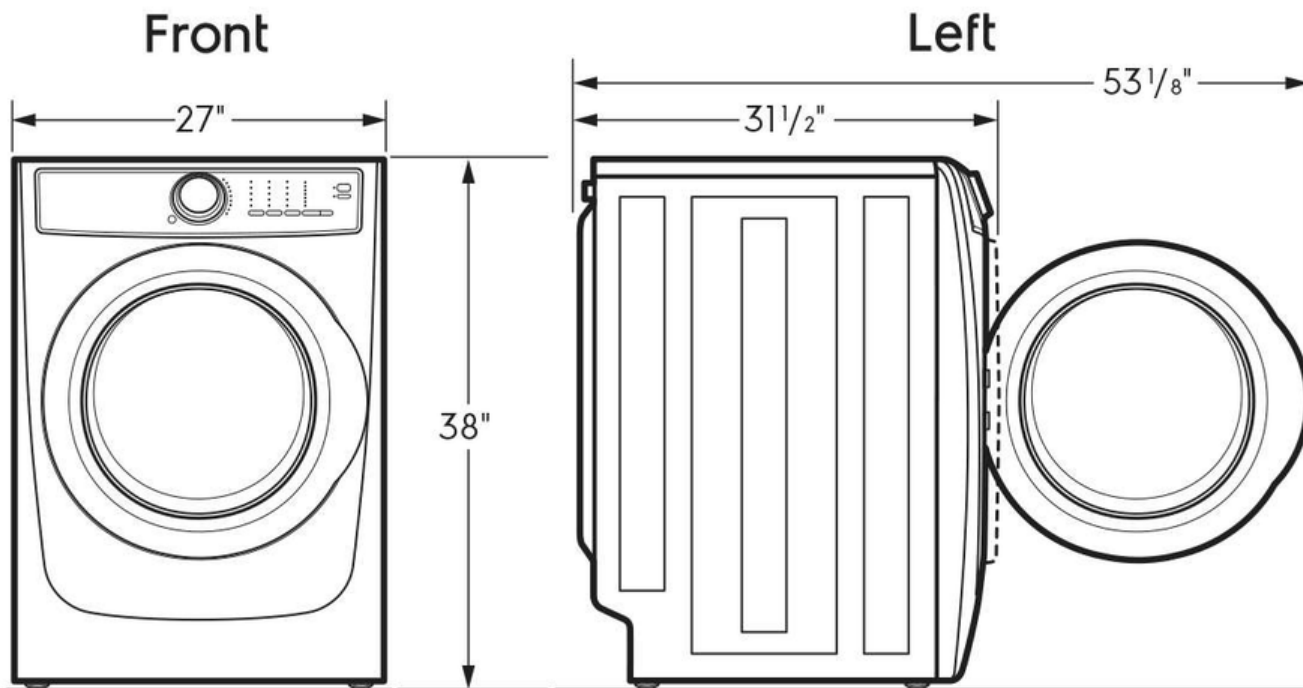

Electrolux

Gas 8.0 Cu. Ft. Front Load Dryer

ELFG7437AW

Version : 06/21

High standards of quality at Electrolux Home Products, Inc. mean we are constantly working to improve our products. We reserve the right to change specifications or discontinue models without notice.

Electrolux Major Appliances, N.A.

USA • 10200 David Taylor Drive • Charlotte, NC 28262 • Charlotte, NC 28262 • 1-877-4electrolux (1-877-435-3287) • electroluxappliances.com

CANADA • 5855 Terry Fox Way • Mississauga, ON L5V 3E4 • 1-800-265-8352 • electroluxappliances.ca