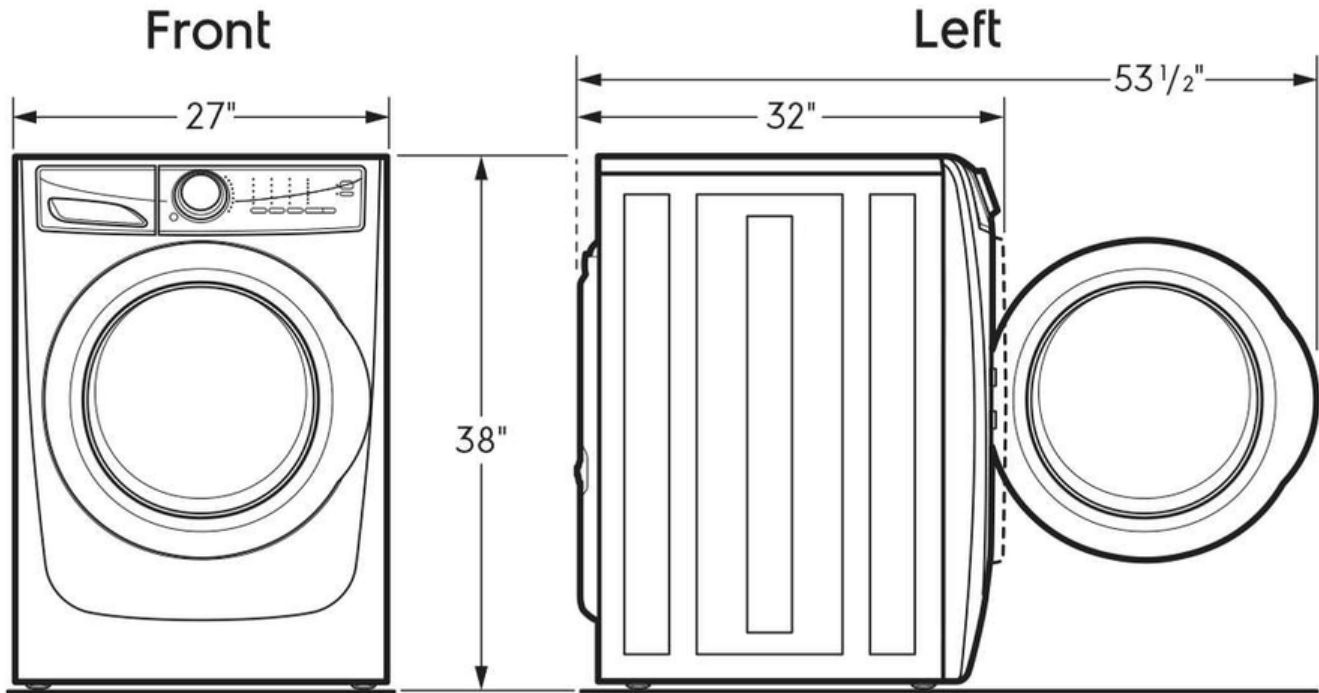

Electrolux

4.4 Cu. Ft. Front Load Washer

ELFW7337AW

Version : 07/21

High standards of quality at Electrolux Home Products, Inc. mean we are constantly working to improve our products. We reserve the right to change specifications or discontinue models without notice.

Electrolux Major Appliances, N.A.

USA • 10200 David Taylor Drive • Charlotte, NC 28262 • Charlotte, NC 28262 • 1-877-4electrolux (1-877-435-3287) • electroluxappliances.com

CANADA • 5855 Terry Fox Way • Mississauga, ON L5V 3E4 • 1-800-265-8352 • electroluxappliances.ca