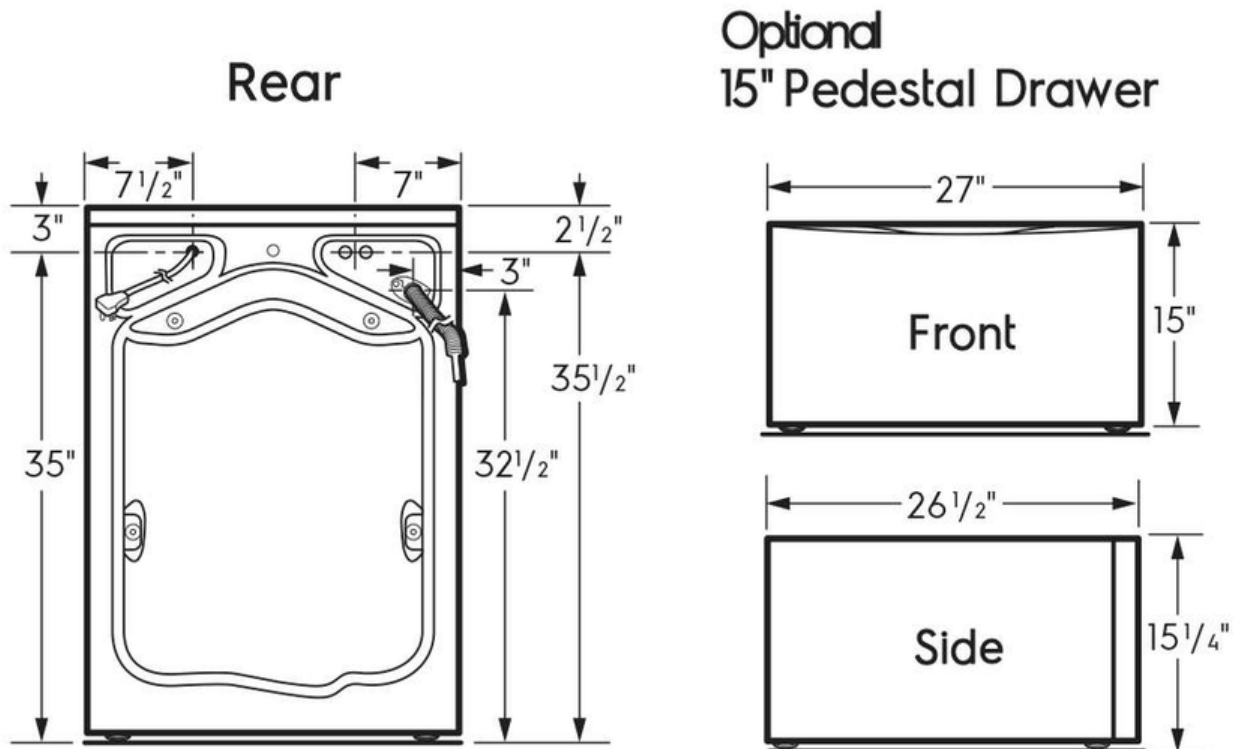

Electrolux

4.4 Cu. Ft. Front Load Washer

ELFW7337AW

Version : 07/21

High standards of quality at Electrolux Home Products, Inc. mean we are constantly working to improve our products. We reserve the right to change specifications or discontinue models without notice.

Electrolux Major Appliances, N.A.

USA • 10200 David Taylor Drive • Charlotte, NC 28262 • Charlotte, NC 28262 • 1-877-4electrolux (1-877-435-3287) • electroluxappliances.com

CANADA • 5855 Terry Fox Way • Mississauga, ON L5V 3E4 • 1-800-265-8352 • electroluxappliances.ca