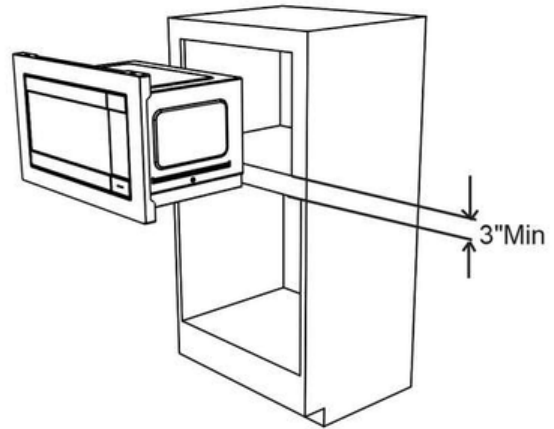

30" Built-In Side Swing Microwave Oven

EMBS2411AB

Version : 04/21

CABINET OR WALL CUTOUT

Height (A)	
Minimum	17-1/64" (432 mm)
Maximum	17-1/4" (438 mm)
Width (B)	
Minimum	24-49/64" (629 mm)
Maximum	25" (635mm)
Depth (C)	23-1/2" (597mm)
Minimum	Min.depth with receptacle outside cutout – 22" (559mm) Min.depth with receptacle inside cutout – 23-1/2"(597mm)

Trim Kit Overall Dimensions	
	30"
Height	18-7/64" (460mm)
Width	29-55/64" (758mm)
Depth	1-5/8" (41.6mm)

High standards of quality at Electrolux Home Products, Inc. mean we are constantly working to improve our products. We reserve the right to change specifications or discontinue models without notice.

Electrolux Major Appliances, N.A.

USA • 10200 David Taylor Drive • Charlotte, NC 28262 • Charlotte, NC 28262 • 1-877-4electrolux (1-877-435-3287) • electroluxappliances.com

CANADA • 5855 Terry Fox Way • Mississauga, ON L5V 3E4 • 1-800-265-8352 • electroluxappliances.ca