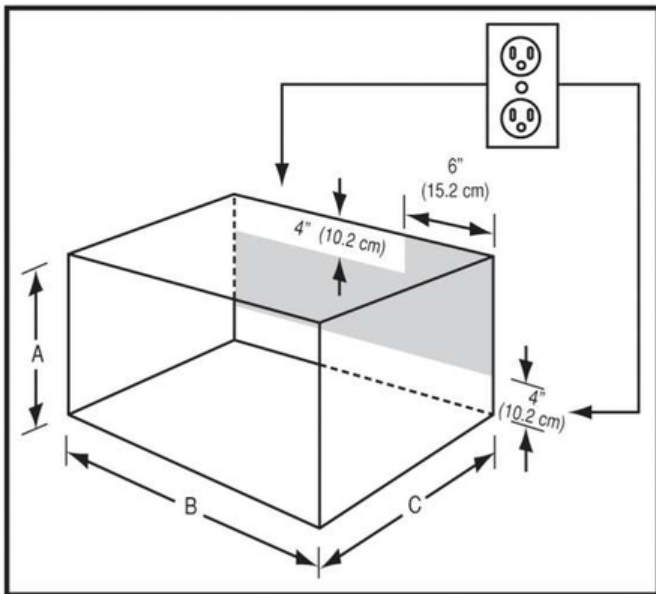

30" Built-In Side Swing Microwave Oven

EMBS2411AB

Version : 04/21

CABINET OR WALL CUTOUT

Height (A)	
Minimum	17-1/64" (432 mm)
Maximum	17-1/4" (438 mm)
Width (B)	
Minimum	24-49/64" (629 mm)
Maximum	25" (635mm)
Depth (C)	23-1/2" (597mm)
Minimum	Min.depth with receptacle outside cutout – 22" (559mm) Min.depth with receptacle inside cutout – 23-1/2"(597mm)

Trim Kit Overall Dimensions	
	30"
Height	18-7/64" (460mm)
Width	29-55/64" (758mm)
Depth	1-5/8" (41.6mm)

High standards of quality at Electrolux Home Products, Inc. mean we are constantly working to improve our products. We reserve the right to change specifications or discontinue models without notice.

Electrolux Major Appliances, N.A.

USA • 10200 David Taylor Drive • Charlotte, NC 28262 • Charlotte, NC 28262 • 1-877-4electrolux (1-877-435-3287) • electroluxappliances.com

CANADA • 5855 Terry Fox Way • Mississauga, ON L5V 3E4 • 1-800-265-8352 • electroluxappliances.ca