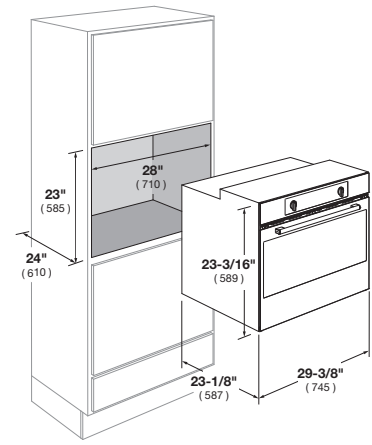

SPECIFICATIONS

OVEN

Knob and electronic controls
Black Porcelain enamel interior
2 Halogen lights
Gross capacity 3.0 cu. ft.
2 chrome racks
Enameled Grill basin

OVEN FUNCTIONS

Convection Bake
Convection Broil
Convection Roast
Bake
Broil
Lower Conv. Bake

OPTIONAL ACCESSORIES

FMTR 130

Telescopic rack

DISTINTO

MULTIFUNCTION EASY-CLEAN OVEN

CODE ID	30" MULTIFUNCTION EASY-CLEAN OVEN F1SM30S3	
Series	100	
Finish	Stainless Steel	
CONTROL PANEL		
Control Type	2 Knobs / 3 Touch Buttons	
Display: Clock - Timer	White LED	
OVEN		
Type	Electronic	
Temperature Regulation	Electro-Mechanical Control (min/max 120/540°F - 50/285°C)	
OVEN FUNCTIONS		
	Convection	Bake
	Convection Bake	Oven Lights
	Convection Broil	Broil
	Convection Roast	
OVEN DOOR(S)		
Oven Glass Window	Large See Through Glass	
Door Cooling System	3 Heat Resistant Glasses	
Door Hinges	Heavy Duty Steady Tilt	
Handle Style	Tubular Steel	
OVEN CAVITY		
Gross Capacity (cbft)	3.0	
Usable Capacity (cbft)	2.8	
Cavity Enamel Color	Black	
Rack Positions	4	
Oven Lights	2x20W Halogen	
HEATING ELEMENTS (@240V)		
Broil Upper Heating Element	3100 W	
Upper Auxiliary Element	1032 W	
Lower Auxiliary Element	-	
Concealed Bake Lower Heating Element	2100 W	
Convection Element	-	
OVEN ACCESSORIES		
Chrome Racks	2	
Enameled Broiler Pan (basin + anti splash)	1 (basin only)	
Telescopic Chrome Rack	Optional	
DIMENSIONS/WEIGHT		
Overall dim - Width	29 - 3/8"	745 mm
Overall dim - Height	23 - 3/16"	589 mm
Overall dim - Depth	22 - 1/16"	560 mm
Cut-out - Width	28"	710 mm
Cut-out - Height (min)	23"	585 mm
Cut-out - Depth (min)	24"	610 mm
Gross Weight	148 lbs	67 kg
POWER / RATINGS (208/240 V, 60 HZ)		
kW / Amps rating at 120-240V, 60Hz	3.63kW - 15.6A	
kW / Amps rating at 120-208V, 60Hz	2.76kW - 13.7A	
Power Cable	Conduit	
INSTRUCTIONS FOR USE		
Use & Care Manual / Installation Manual	English / French / Spanish	