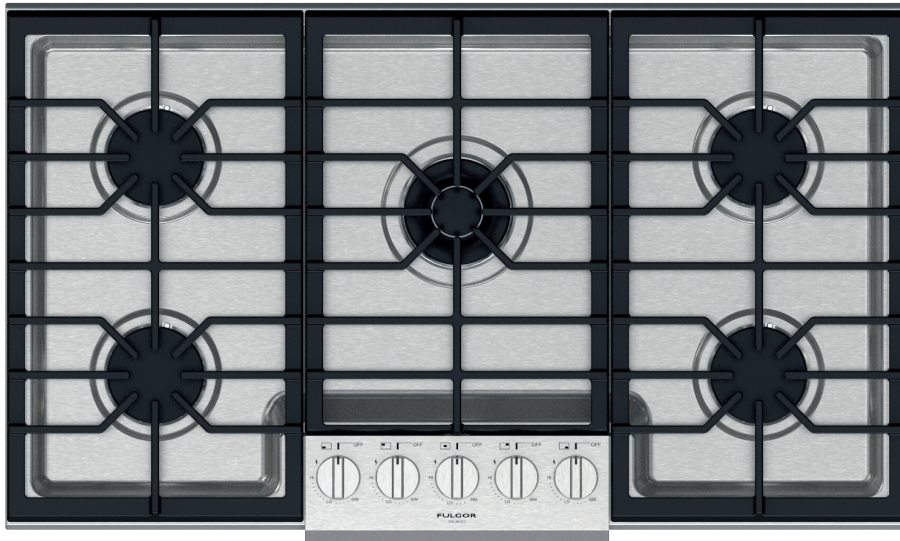

PRO COOKTOP 36"

CODE ID

36" DISTINTO GAS COOKTOP

F4PGK365S1

Aluminum Burners

1 Central Dual Burner

Heavy Duty Grates

Continuous Grate Surface

Heavy Duty Control Panel

COOKING SURFACE

3 Heavy duty continuous cast iron grates
Heavy Gauge 304 Stainless Steel Burner Bowl
1 Aluminum Dual Flame Burner with 20.000 BTU Max (NG)
2 Aluminum Stacked Burners with 15.000 BTU Max (NG)
1 Aluminum Rapid Burner with 12.000 BTU Max (NG)
1 Aluminum Burner with 8.000 BTU Max (NG)
Heavy duty control panel
Large cooking area
Full pot stability
Natural Gas (LP Convertible)

OPTIONAL ACCESSORIES

FMWOK Wok ring
FMSIM Simmer plate

DISTINTO

36" GAS COOKTOP

CODE ID	F4PGK365S1 - 36" DISTINTO GAS COOKTOP	
Series and Finish	Distinto - Stainless Steel	
CONTROL PANEL		
Control Type	Knobs	
COOKTOP		
Type	GAS (NG or LP)	
Cooking Surface	Matte Black Enamel	
GAS COOKTOP FEATURES		
Electric Re-ignition system	•	
Flame-out sensing	•	
Dual Crown Aluminum Burner	•	
Simmer Plate	Optional	
Wok Ring (for dual burner only)	Optional	
Heavy Duty Cast Iron Grates	3	
Cooking Zones	5	
Burners types	Aluminum Dual Flame/Simmer Burner	
Power (Max/Min) (Front-L)	8000 (BTU/h) - 2340W / 1300 (BTU/h) - 382W	
Power (Max/Min) (Rear-L)	15000 (BTU/h) - 4400W / 1300 (BTU/h) - 382W	
Power (Max/Min) (Front Center)	20000 (BTU/h) - 5880W / 750 (BTU/h) - 220W	
Power (Max/Min) (Rear-R)	12000 (BTU/h) - 3520W / 2200 (BTU/h) - 640W	
Power (Max/Min) (Front-R)	15000 (BTU/h) - 4400W / 1300 (BTU/h) - 382W	
DIMENSIONS/WEIGHT		
Overall dim - Width	36"	(914 mm)
Overall dim - Height	4 - 5/8"	(118 mm)
Overall dim - Depth	21"	(533 mm)
Cut-out - Width (min - max)	34 - 1/2" , 34 - 11/16"	(876 mm) - (881 mm)
Cut-out - Height (min)	3 - 3/8"	(87 mm)
Cut-out - Depth (min - max)	19 - 9/16" , 19 - 3/4"	(497 mm) - (502 mm)
Gross Weight	73 lbs	(33.2 kg)
POWER / RATINGS (120 V, 60 HZ)		
Amps	0.1A	
Max Power	70000 (BTU/h) - 20500W	
Power Cable	Nema 5-15P	
INSTRUCTIONS FOR USE		
Use & Care Manual / Installation Manual	English / French / Spanish	