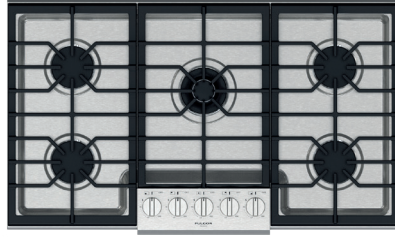

PRO COOKTOP 36"

CODE ID

36" DISTINTO GAS COOKTOP

F4PGK365S1

Aluminum Burners

1 Central Dual Burner

Heavy Duty Grates

Continuous Grate Surface

Heavy Duty Control Panel

COOKING SURFACE

3 Heavy duty continuous cast iron grates
Heavy Gauge 304 Stainless Steel Burner Bowl
1 Aluminum Dual Flame Burner with 20.000 BTU Max (NG)
2 Aluminum Stacked Burners with 15.000 BTU Max (NG)
1 Aluminum Rapid Burner with 12.000 BTU Max (NG)
1 Aluminum Burner with 8.000 BTU Max (NG)
Heavy duty control panel
Large cooking area
Full pot stability
Natural Gas (LP Convertible)

OPTIONAL ACCESSORIES

FMWOK Wok ring
FMSIM Simmer plate

DISTINTO

36" GAS COOKTOP

CODE ID	F4PGK365S1 - 36" DISTINTO GAS COOKTOP	
Series and Finish	Distinto - Stainless Steel	
CONTROL PANEL		
Control Type	Knobs	
COOKTOP		
Type	GAS (NG or LP)	
Cooking Surface	Matte Black Enamel	
GAS COOKTOP FEATURES		
Electric Re-ignition system	•	
Flame-out sensing	•	
Dual Crown Aluminum Burner	•	
Simmer Plate	Optional	
Wok Ring (for dual burner only)	Optional	
Heavy Duty Cast Iron Grates	3	
Cooking Zones	5	
Burners types	Aluminum Dual Flame/Simmer Burner	
Power (Max/Min) (Front-L)	8000 (BTU/h) - 2340W / 1300 (BTU/h) - 382W	
Power (Max/Min) (Rear-L)	15000 (BTU/h) - 4400W / 1300 (BTU/h) - 382W	
Power (Max/Min) (Front Center)	20000 (BTU/h) - 5880W / 750 (BTU/h) - 220W	
Power (Max/Min) (Rear-R)	12000 (BTU/h) - 3520W / 2200 (BTU/h) - 640W	
Power (Max/Min) (Front-R)	15000 (BTU/h) - 4400W / 1300 (BTU/h) - 382W	
DIMENSIONS/WEIGHT		
Overall dim - Width	36"	(914 mm)
Overall dim - Height	4 - 5/8"	(118 mm)
Overall dim - Depth	21"	(533 mm)
Cut-out - Width (min - max)	34 - 1/2" , 34 - 11/16"	(876 mm) - (881 mm)
Cut-out - Height (min)	3 - 3/8"	(87 mm)
Cut-out - Depth (min - max)	19 - 9/16" , 19 - 3/4"	(497 mm) - (502 mm)
Gross Weight	73 lbs	(33.2 kg)
POWER / RATINGS (120 V, 60 HZ)		
Amps	0.1A	
Max Power	70000 (BTU/h) - 20500W	
Power Cable	Nema 5-15P	
INSTRUCTIONS FOR USE		
Use & Care Manual / Installation Manual	English / French / Spanish	