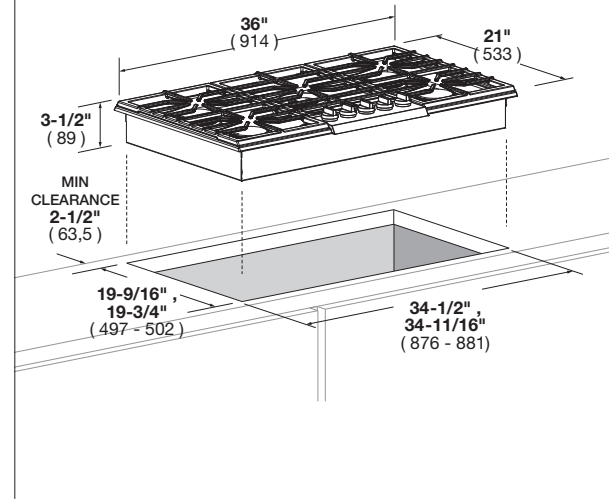

PRO COOKTOP 36"

CODE ID

36" DISTINTO GAS COOKTOP

F4PGK365S1

Aluminum Burners

1 Central Dual Burner

Heavy Duty Grates

Continuous Grate Surface

Heavy Duty Control Panel

COOKING SURFACE

3 Heavy duty continuous cast iron grates
Heavy Gauge 304 Stainless Steel Burner Bowl
1 Aluminum Dual Flame Burner with 20.000 BTU Max (NG)
2 Aluminum Stacked Burners with 15.000 BTU Max (NG)
1 Aluminum Rapid Burner with 12.000 BTU Max (NG)
1 Aluminum Burner with 8.000 BTU Max (NG)
Heavy duty control panel
Large cooking area
Full pot stability
Natural Gas (LP Convertible)

OPTIONAL ACCESSORIES

FMWOK Wok ring
FMSIM Simmer plate

DISTINTO

36" GAS COOKTOP

CODE ID	F4PGK365S1 - 36" DISTINTO GAS COOKTOP	
Series and Finish	Distinto - Stainless Steel	
CONTROL PANEL		
Control Type	Knobs	
COOKTOP		
Type	GAS (NG or LP)	
Cooking Surface	Matte Black Enamel	
GAS COOKTOP FEATURES		
Electric Re-ignition system	•	
Flame-out sensing	•	
Dual Crown Aluminum Burner	•	
Simmer Plate	Optional	
Wok Ring (for dual burner only)	Optional	
Heavy Duty Cast Iron Grates	3	
Cooking Zones	5	
Burners types	Aluminum Dual Flame/Simmer Burner	
Power (Max/Min) (Front-L)	8000 (BTU/h) - 2340W / 1300 (BTU/h) - 382W	
Power (Max/Min) (Rear-L)	15000 (BTU/h) - 4400W / 1300 (BTU/h) - 382W	
Power (Max/Min) (Front Center)	20000 (BTU/h) - 5880W / 750 (BTU/h) - 220W	
Power (Max/Min) (Rear-R)	12000 (BTU/h) - 3520W / 2200 (BTU/h) - 640W	
Power (Max/Min) (Front-R)	15000 (BTU/h) - 4400W / 1300 (BTU/h) - 382W	
DIMENSIONS/WEIGHT		
Overall dim - Width	36"	(914 mm)
Overall dim - Height	4 - 5/8"	(118 mm)
Overall dim - Depth	21"	(533 mm)
Cut-out - Width (min - max)	34 - 1/2" , 34 - 11/16"	(876 mm) - (881 mm)
Cut-out - Height (min)	3 - 3/8"	(87 mm)
Cut-out - Depth (min - max)	19 - 9/16" , 19 - 3/4"	(497 mm) - (502 mm)
Gross Weight	73 lbs	(33.2 kg)
POWER / RATINGS (120 V, 60 HZ)		
Amps	0.1A	
Max Power	70000 (BTU/h) - 20500W	
Power Cable	Nema 5-15P	
INSTRUCTIONS FOR USE		
Use & Care Manual / Installation Manual	English / French / Spanish	