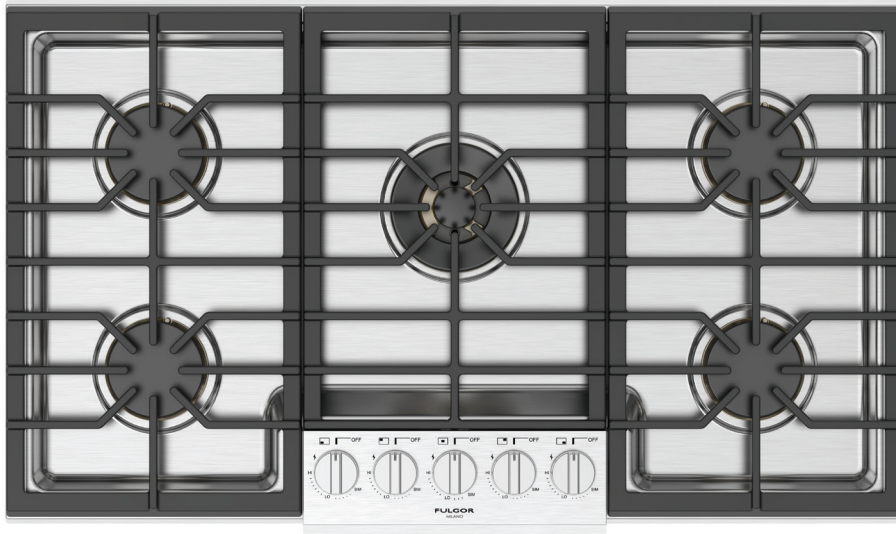

# SOFIA PROFESSIONAL 36"

CODE ID

36" PROFESSIONAL PRO GAS COOK TOP

**F6PGK365S1**

-  Knob control with back light system
-  1 Center Dual Burner
-  4 Stack Burner
-  Heavy Duty Grates
-  Continuous Grate Surface
-  Heavy Duty Control Panel

## COOKING SURFACE

- 3 Heavy duty continuous cast iron grates
- Heavy Gauge 304 Stainless Steel Burner Bowl
- 1 Solid Brass Dual Flame Burner with 20.000 BTU Max (NG)
- 4 Solid Brass Stacked Burners with 15.000 BTU Max (NG)
- Backlit Control Knobs
- Heavy duty control panel
- Large cooking area
- Full pot stability
- Natural Gas (LP Convertible)

## OPTIONAL ACCESSORIES

- FMWOK Wok ring
- FMSIM Simmer plate