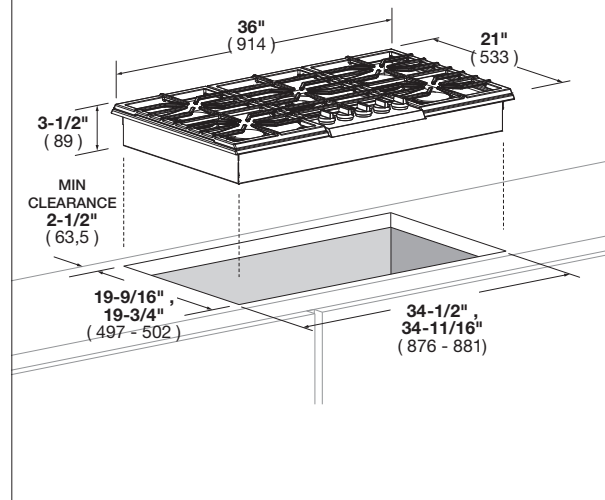

SOFIA

36" PROFESSIONAL PRO GAS COOK TOP

CODE ID	F6PGK365S1 - 36" PROFESSIONAL PRO GAS COOK TOP	
Series and Finish	600 Series - Stainless Steel	
CONTROL PANEL		
Control Type	Knobs	
COOKTOP		
Type	GAS (NG or LP)	
Cooking Surface	Matte Black Enamel	
GAS COOKTOP FEATURES		
Electric Re-ignition system	•	
Flame-out sensing	•	
Dual Crown Brass Burner	•	
Simmer Plate	Optional	
Small Pot Insert (for single burners only)	Optional	
Wok Ring (for dual burner only)	Optional	
Heavy Duty Cast Iron Grates	3	
Cooking Zones	5	
Brass Burners types	All Brass Dual Flame/Simmer Burner	
Power (Max/Min) (Front-L)	15000 (BTU/h) - 4400W / 1300 (BTU/h) - 382W	
Power (Max/Min) (Rear-L)	15000 (BTU/h) - 4400W / 1300 (BTU/h) - 382W	
Power (Max/Min) (Front Center)	20000 (BTU/h) - 5880W / 750 (BTU/h) - 220W	
Power (Max/Min) (Rear-R)	15000 (BTU/h) - 4400W / 1300 (BTU/h) - 382W	
Power (Max/Min) (Front-R)	15000 (BTU/h) - 4400W / 1300 (BTU/h) - 382W	
DIMENSIONS/WEIGHT		
Overall dim - Width	36"	(914 mm)
Overall dim - Height	4 - 5/8"	(118 mm)
Overall dim - Depth	21"	(533 mm)
Cut-out - Width (min - max)	34 - 1/2" , 34 - 11/16"	(876 mm) - (881 mm)
Cut-out - Height (min)	3 - 3/8"	(87 mm)
Cut-out - Depth (min - max)	19 - 9/16" , 19 - 3/4"	(497 mm) - (502 mm)
Gross Weight	73 lbs	(33.2 kg)
POWER / RATINGS (120 V, 60 HZ)		
Amps	0.1A	
Max Power	80000 (BTU/h) - 23480W	
Power Cable	Nema 5-15P	
INSTRUCTIONS FOR USE		
Use & Care Manual / Installation Manual	English / French / Spanish