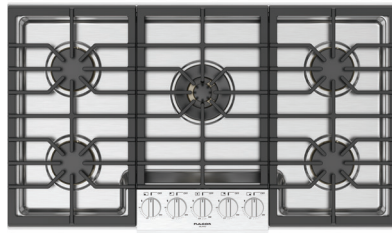

SOFIA

36" PROFESSIONAL PRO GAS COOK TOP

CODE ID	F6PGK365S1 - 36" PROFESSIONAL PRO GAS COOK TOP	
Series and Finish	600 Series - Stainless Steel	
CONTROL PANEL		
Control Type	Knobs	
COOKTOP		
Type	GAS (NG or LP)	
Cooking Surface	Matte Black Enamel	
GAS COOKTOP FEATURES		
Electric Re-ignition system	•	
Flame-out sensing	•	
Dual Crown Brass Burner	•	
Simmer Plate	Optional	
Small Pot Insert (for single burners only)	Optional	
Wok Ring (for dual burner only)	Optional	
Heavy Duty Cast Iron Grates	3	
Cooking Zones	5	
Brass Burners types	All Brass Dual Flame/Simmer Burner	
Power (Max/Min) (Front-L)	15000 (BTU/h) - 4400W / 1300 (BTU/h) - 382W	
Power (Max/Min) (Rear-L)	15000 (BTU/h) - 4400W / 1300 (BTU/h) - 382W	
Power (Max/Min) (Front Center)	20000 (BTU/h) - 5880W / 750 (BTU/h) - 220W	
Power (Max/Min) (Rear-R)	15000 (BTU/h) - 4400W / 1300 (BTU/h) - 382W	
Power (Max/Min) (Front-R)	15000 (BTU/h) - 4400W / 1300 (BTU/h) - 382W	
DIMENSIONS/WEIGHT		
Overall dim - Width	36"	(914 mm)
Overall dim - Height	4 - 5/8"	(118 mm)
Overall dim - Depth	21"	(533 mm)
Cut-out - Width (min - max)	34 - 1/2" , 34 - 11/16"	(876 mm) - (881 mm)
Cut-out - Height (min)	3 - 3/8"	(87 mm)
Cut-out - Depth (min - max)	19 - 9/16" , 19 - 3/4"	(497 mm) - (502 mm)
Gross Weight	73 lbs	(33.2 kg)
POWER / RATINGS (120 V, 60 HZ)		
Amps	0.1A	
Max Power	80000 (BTU/h) - 23480W	
Power Cable	Nema 5-15P	
INSTRUCTIONS FOR USE		
Use & Care Manual / Installation Manual	English / French / Spanish