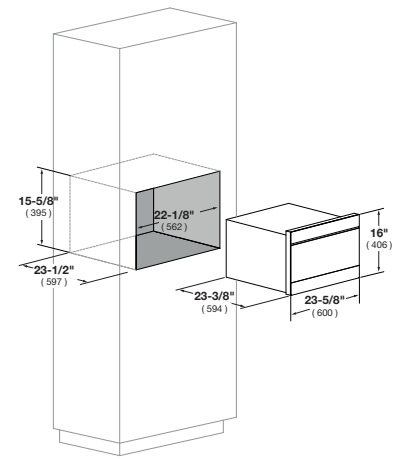

24" DISTINTO DRAWER MICROWAVE

CODE ID

MICROWAVE OVEN

F7DMW24S2

-  Sensor Cooking
-  Power Selection
-  Touch Controls
-  Presets
-  950 Watts
-  Auto Defrost
-  Child Safety Lock

SPECIFICATIONS

FEATURES

Flexible installation
Stainless steel design
Modern edge-to-edge black glass
LED interior lighting
Touch glass controls
Built-in airflow control for flush mounting
transparent door glass
Accessible height allows you to easily lift
hot foods

DISTINTO

24" DRAWER MICROWAVE

CODE ID	24" BUILT-IN MICROWAVE - F7DMW24S2
MW Types	Drawer
Drawer Opening	Open/Close Button
Finish	Stainless Steel / Black Glass
Oven Floor	Patterned Glass
CONTROL PANEL	
Control Panel Location	Center Top
Control Panel Type	Glass Touch
Display Type	LCD
Display Color	White on Black Background
CAPACITIES	
Cavity Size (cu.ft)	1.2
FEATURES	
Timer/Setting	•
Power Selection	11 levels
Output Power (watts)	950
Interior Light	LED
Start/+30 Sec	•
Clock	•
Multi-Stage Cooking	4
Control Lock	•
Demo Mode	•
Microwave ON Indicator	•
End of Cooking Reminder	•
Auto Start	•
Standby Mode	•
Sensor	Popcorn / Reheat
Sensor Cook Menu	11 (Baked Potatoes, Sweet Potatoes, Fish/ Seafood, Brown Rice, White Rice, Quick Fresh Vegetables, Longer Fresh Vegetables, Steamer Bag, Frozen Vegetables, Ground Meat, Frozen Entrees)
Melt, Soft & Warm Options	5 (Butter, Chocolate, Ice Cream, Cream Cheese, Syrup, Dessert Topping)
Defrost	6 (Ground Meat, Steaks/Chops, Boneless Poultry, Bone-in Poultry, Roast, Casserole or Soup)
Other Menus	3 (Beverage Reheat, Hot Water, Hot Cereal)
TECHNICAL FEATURES	
Supply Voltage, V/Hz	120V/ 60Hz
Rated Current, A	14.5 A
DIMENSIONS	
Cavity Dimension (WxDxH)	17-5/16" x 16-9/16" x 7-1/8"
Exterior Dimension (WxDxH)	23-7/8" x 23-3/8" x 16-5/16"
Carton Dimension (WxDxH)	29-1/4" x 27-7/8" x 21-1/2"
Net Weight / Gross Weight	74.0 lbs / 85.8 lbs
INSTRUCTIONS FOR USE	
Use & Care Manual / Installation Manual	English / French